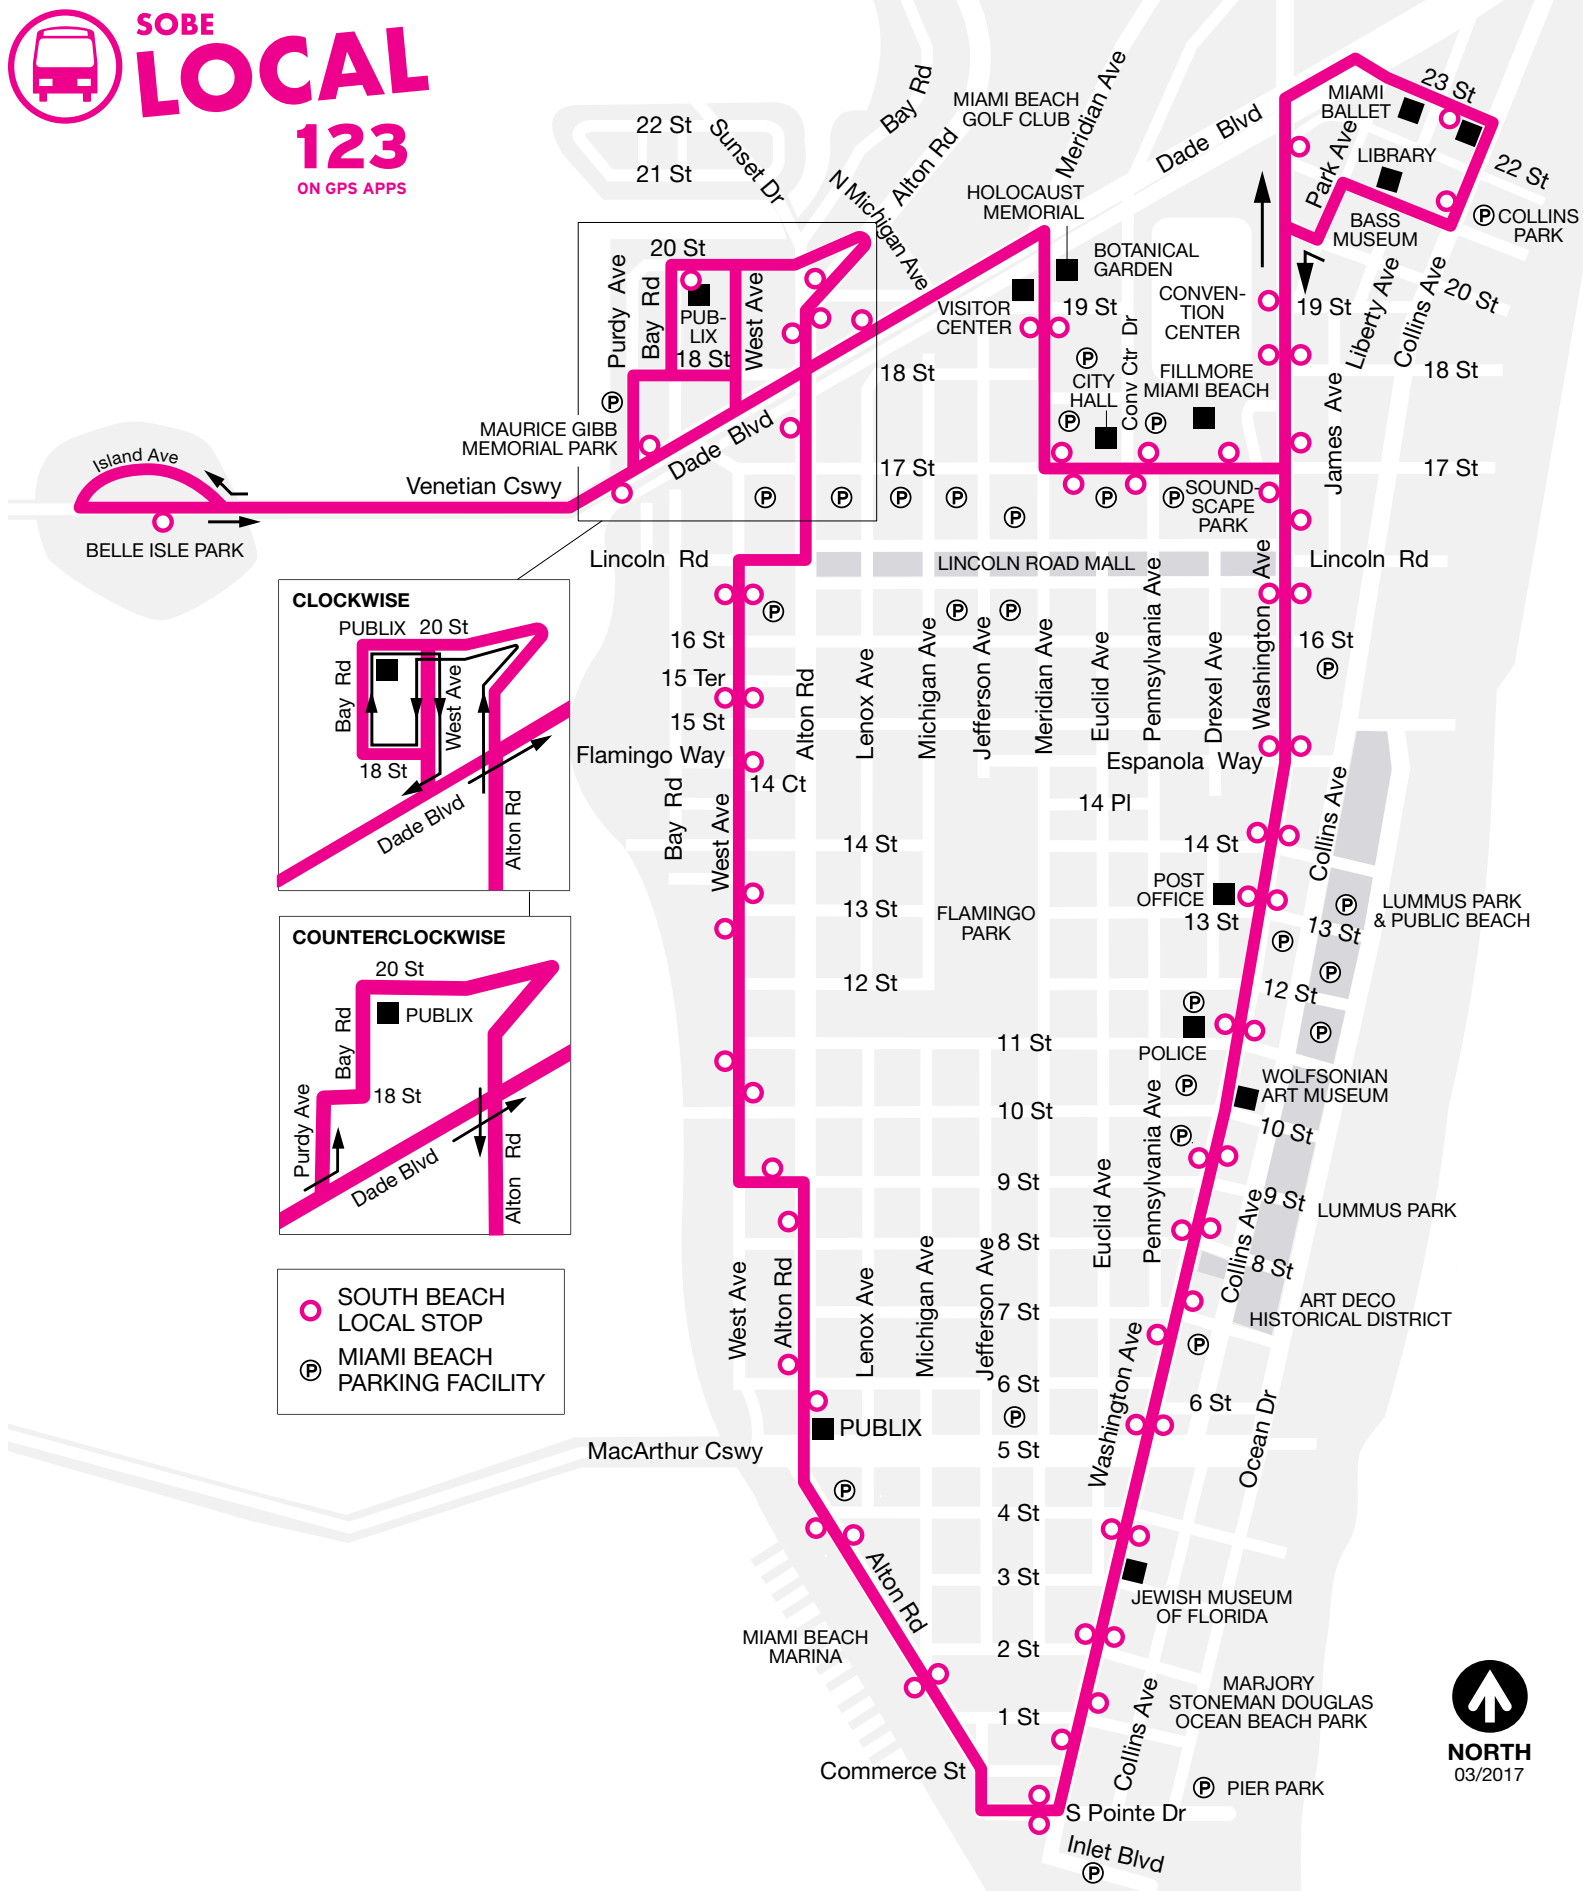

SOBE LOCAL 123
ON GPS APPS

-  SOUTH BEACH LOCAL STOP
-  MIAMI BEACH PARKING FACILITY