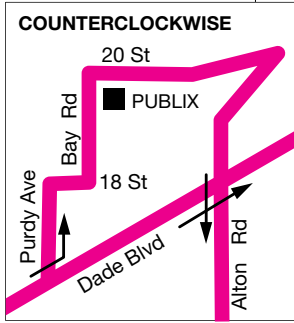

SOBE LOCAL 123
ON GPS APPS

-  SOUTH BEACH LOCAL STOP
-  MIAMI BEACH PARKING FACILITY