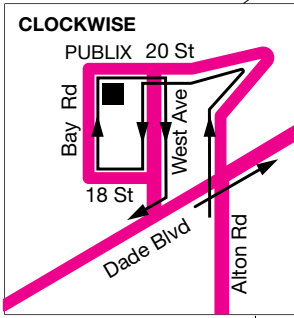

SOBE LOCAL 123
ON GPS APPS

-  SOUTH BEACH LOCAL STOP
-  MIAMI BEACH PARKING FACILITY