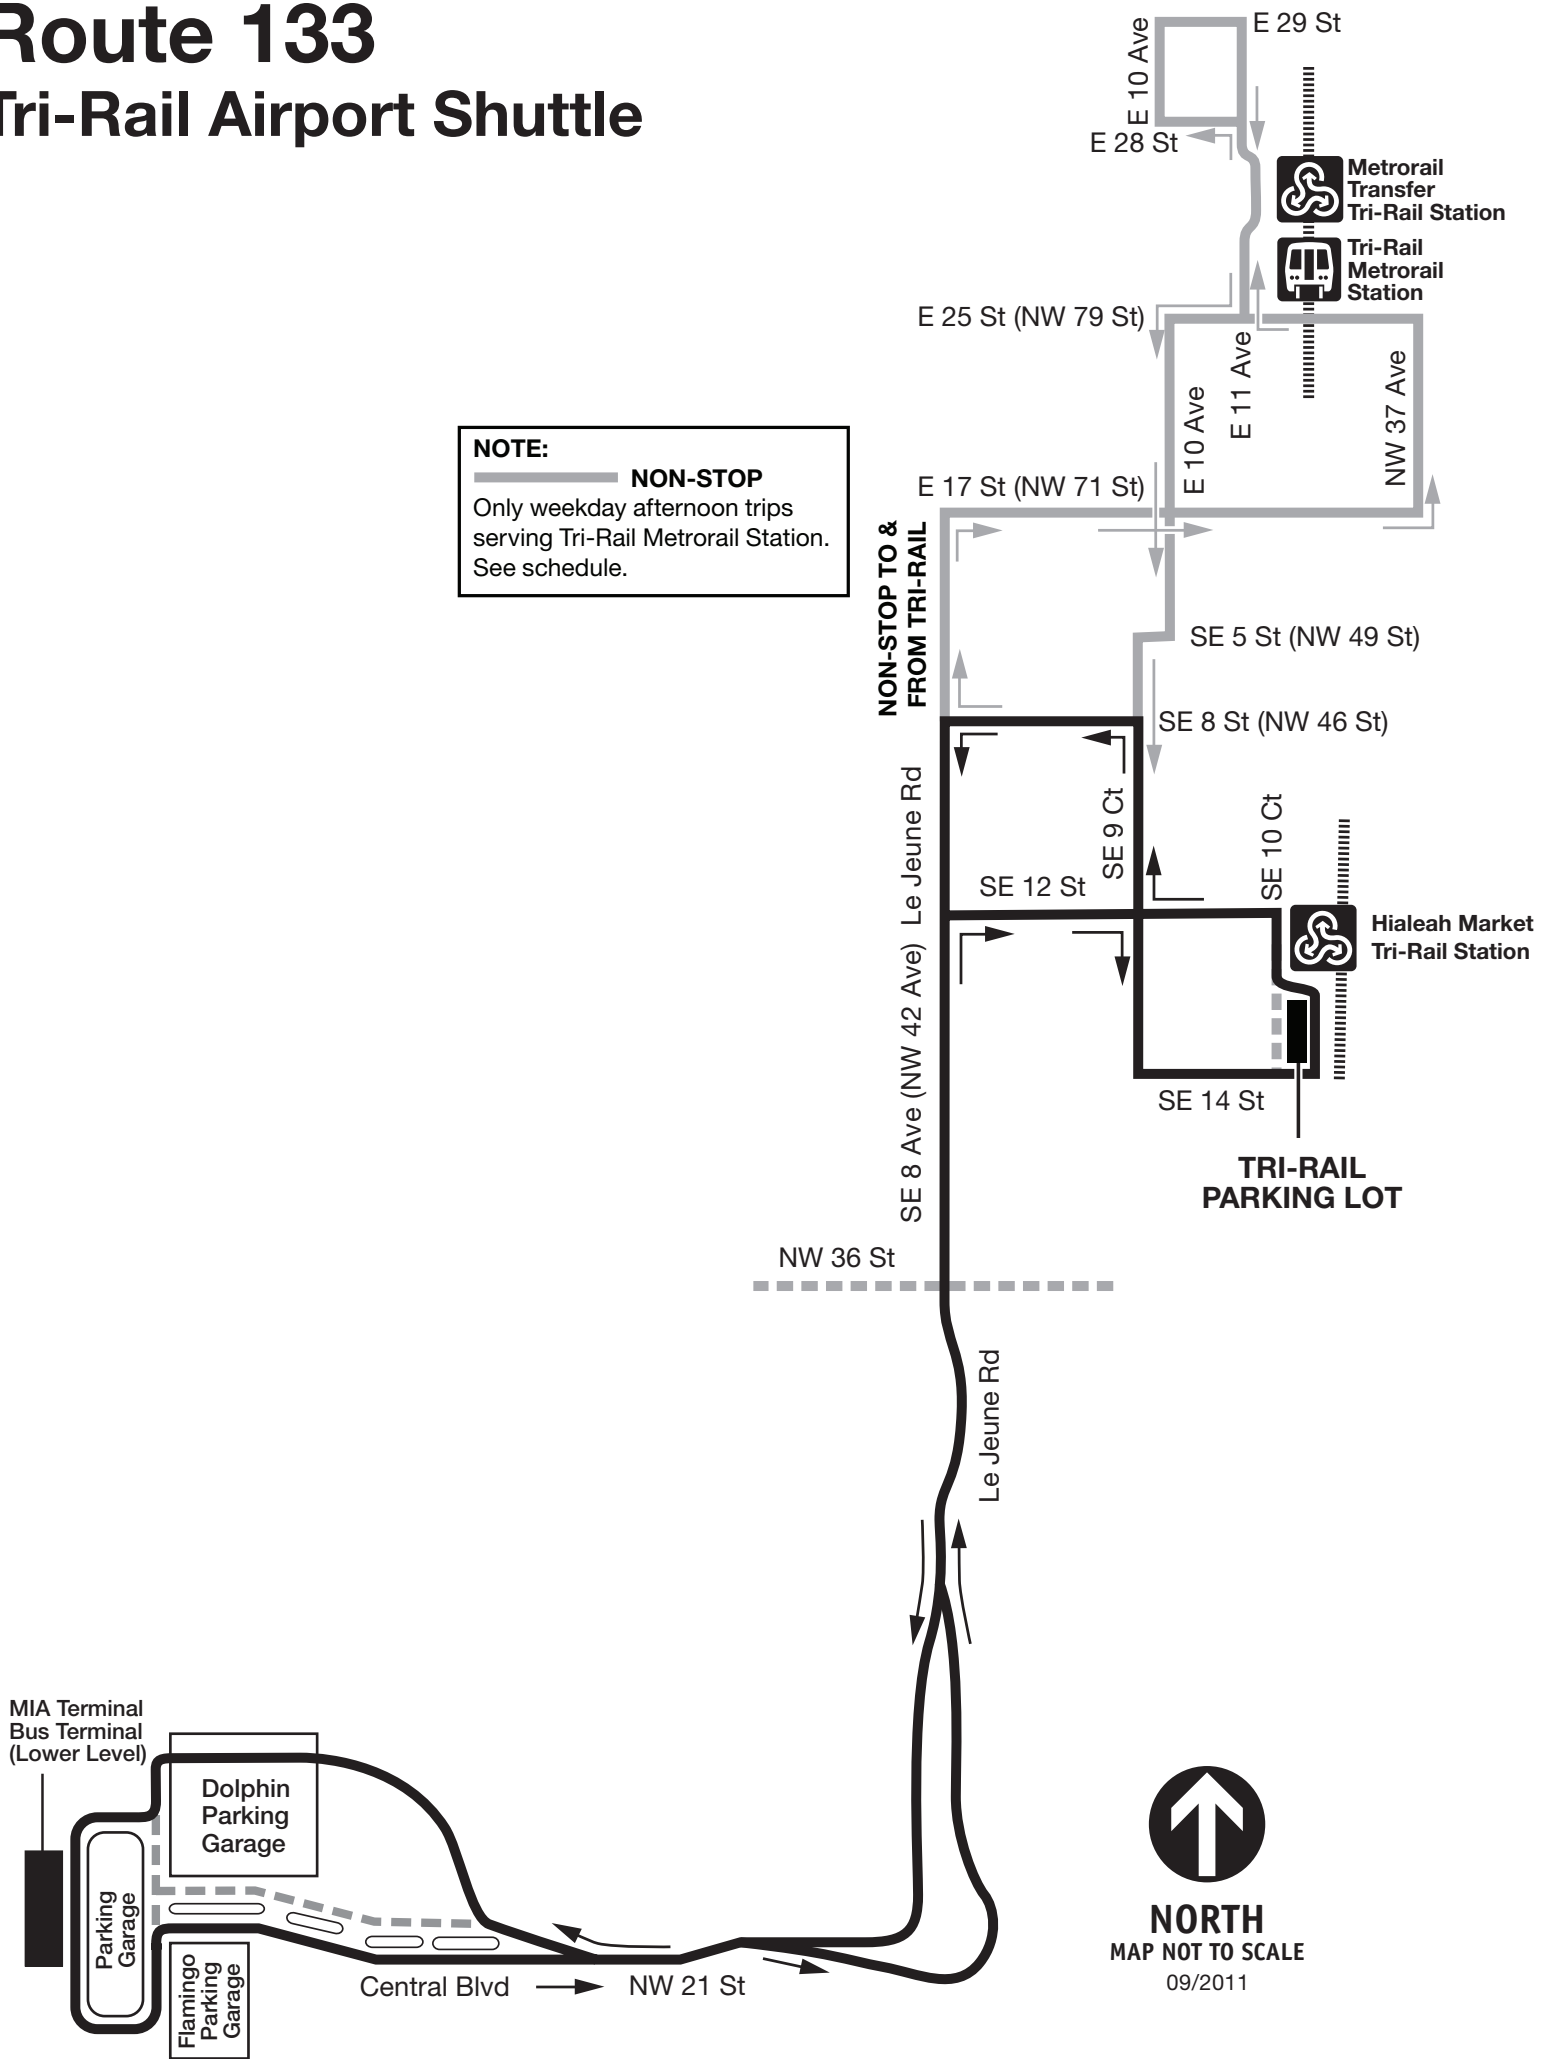

Route 133

Tri-Rail Airport Shuttle

NOTE:
 **NON-STOP**
 Only weekday afternoon trips serving Tri-Rail Metrorail Station.
 See schedule.

NORTH
 MAP NOT TO SCALE
 09/2011