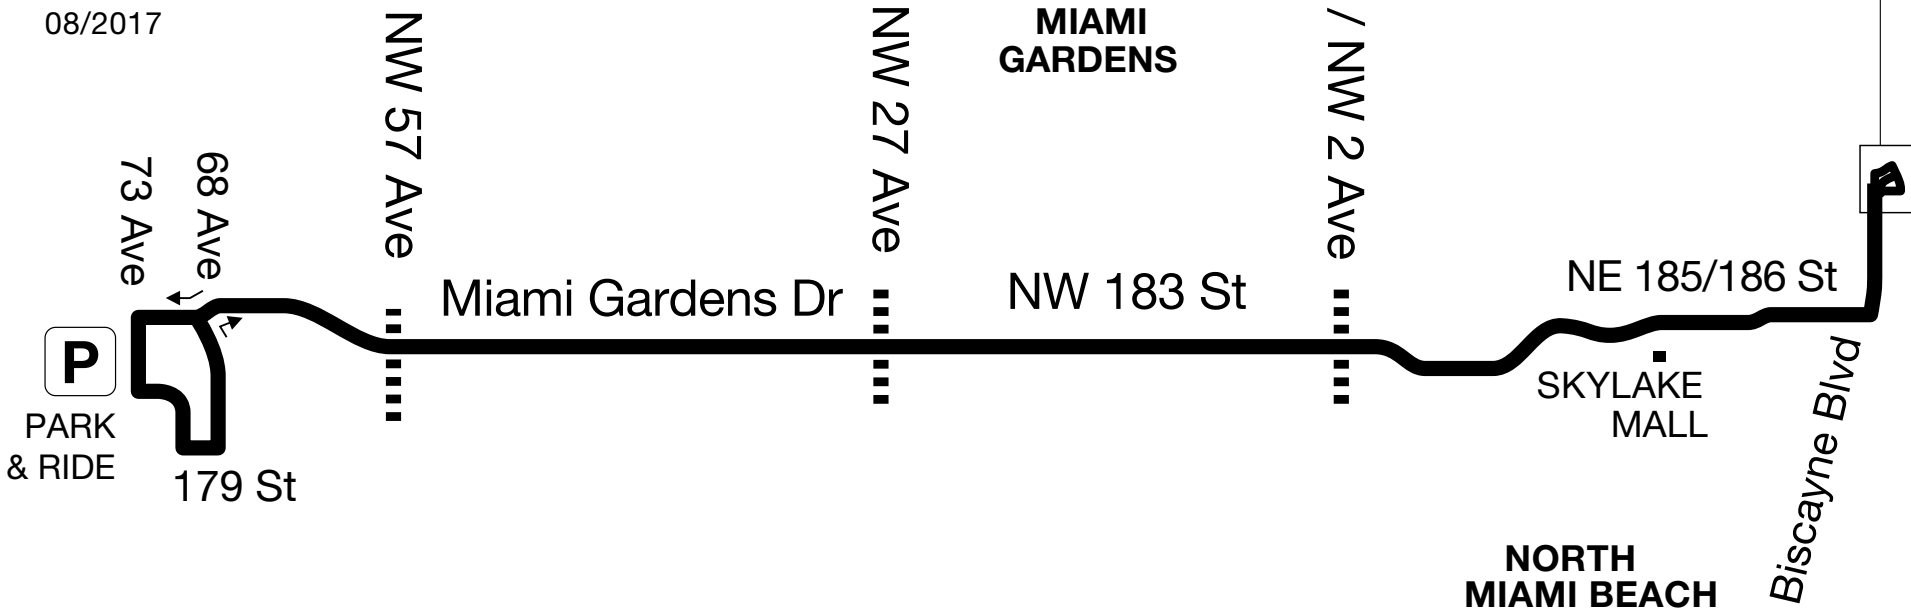

# 183

**NORTH**  
08/2017

[www.miamidade.gov/transit](http://www.miamidade.gov/transit) DEPARTMENT OF TRANSPORTATION AND PUBLIC WORKS

@GoMiamiDade

MDT TRACKER | EASY PAY MIAMI | MDT TRANSIT WATCH

INFORMATION: INFORMACION: ENFOMASYON  
311 OR 305.468.5900 (TDD: 305.468.5402)