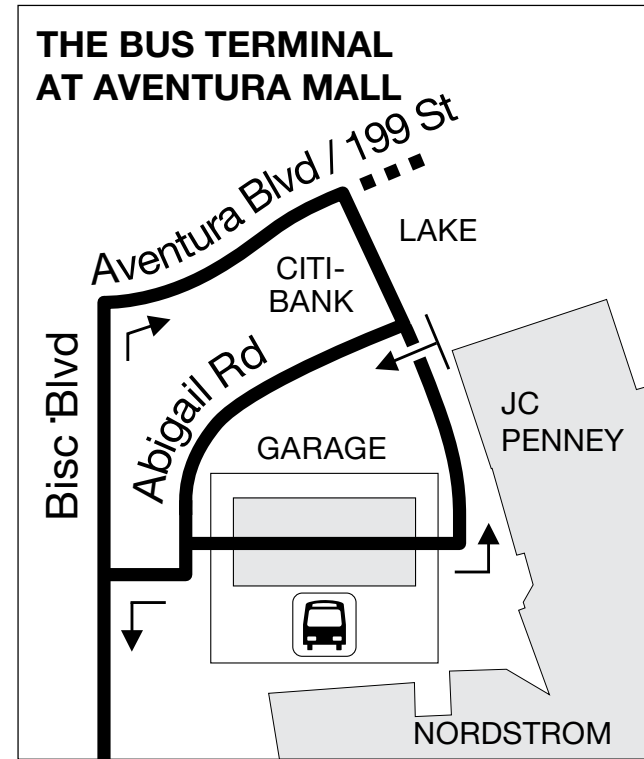

# 183

**NORTH**  
08/2017

[www.miamidade.gov/transit](http://www.miamidade.gov/transit) DEPARTMENT OF TRANSPORTATION AND PUBLIC WORKS

@GoMiamiDade

MDT TRACKER | EASY PAY MIAMI | MDT TRANSIT WATCH

INFORMATION: INFORMACION: ENFOMASYON  
311 OR 305.468.5900 (TDD: 305.468.5402)