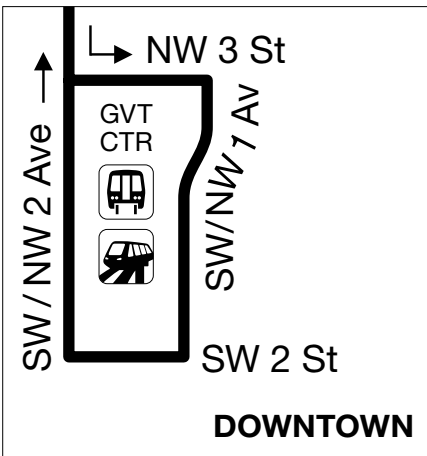

2

NE 167 St

163 St

12 Ave  
NE 15 Ave

(weekdays only)

GOLDEN  
GLADES

NORTH  
MIAMI

MIAMI  
SHORES

PEAK ONLY

(see schedule)

HORACE MANN  
MIDDLE SCHOOL

NW 2 Ave

95 St  
91 St

short turn

NW 79 St

LITTLE  
HAITI

NW 2 Ave

WYNWOOD

NW 3 Ave

20 St

14 St  
2 Ave

NW 1 PI

NORTH  
06/2016

www.miamidade.gov/transit