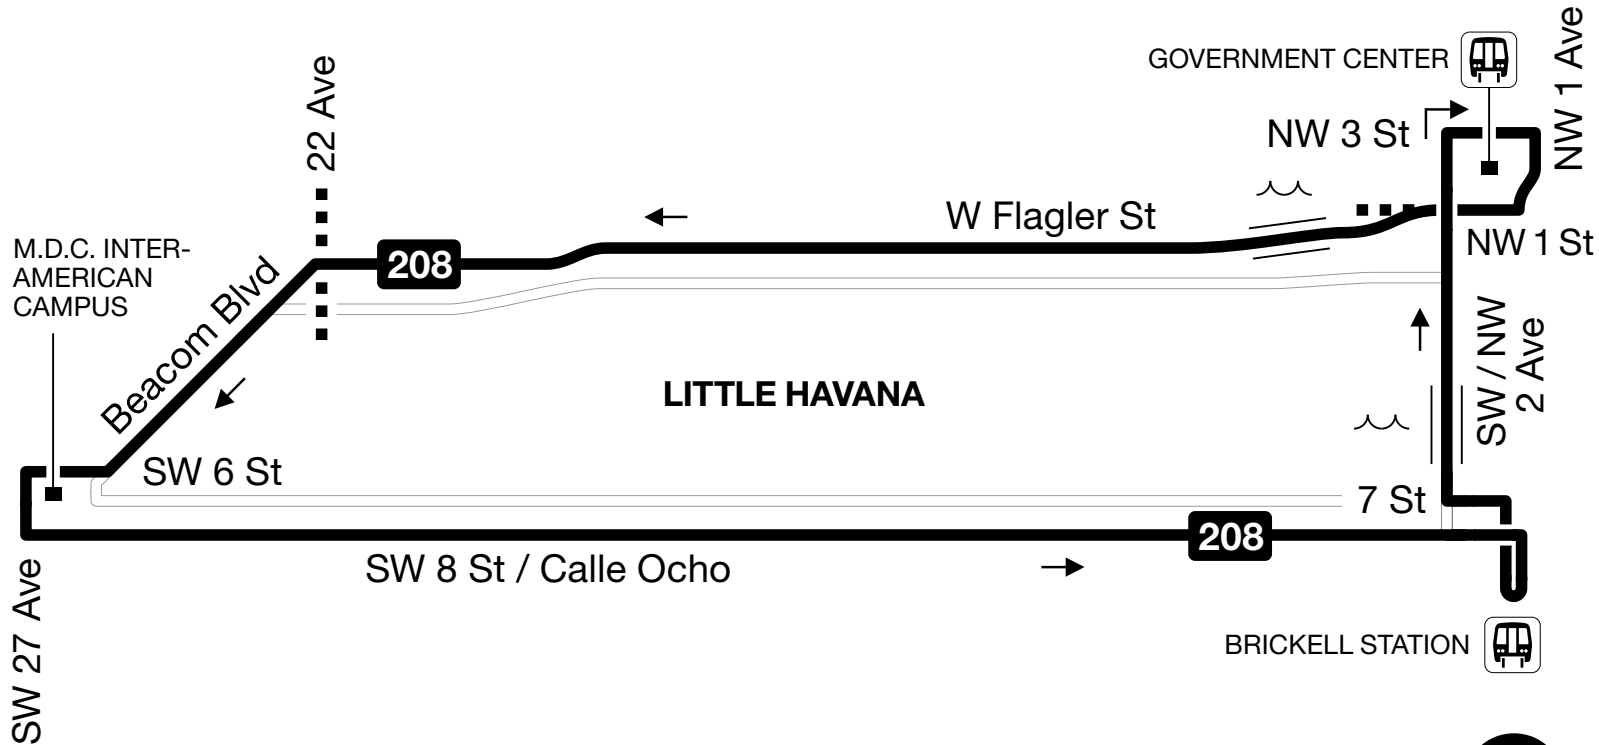

# 208

LITTLE HAVANA CONNECTION  
COUNTERCLOCKWISE

NORTH  
02/2017