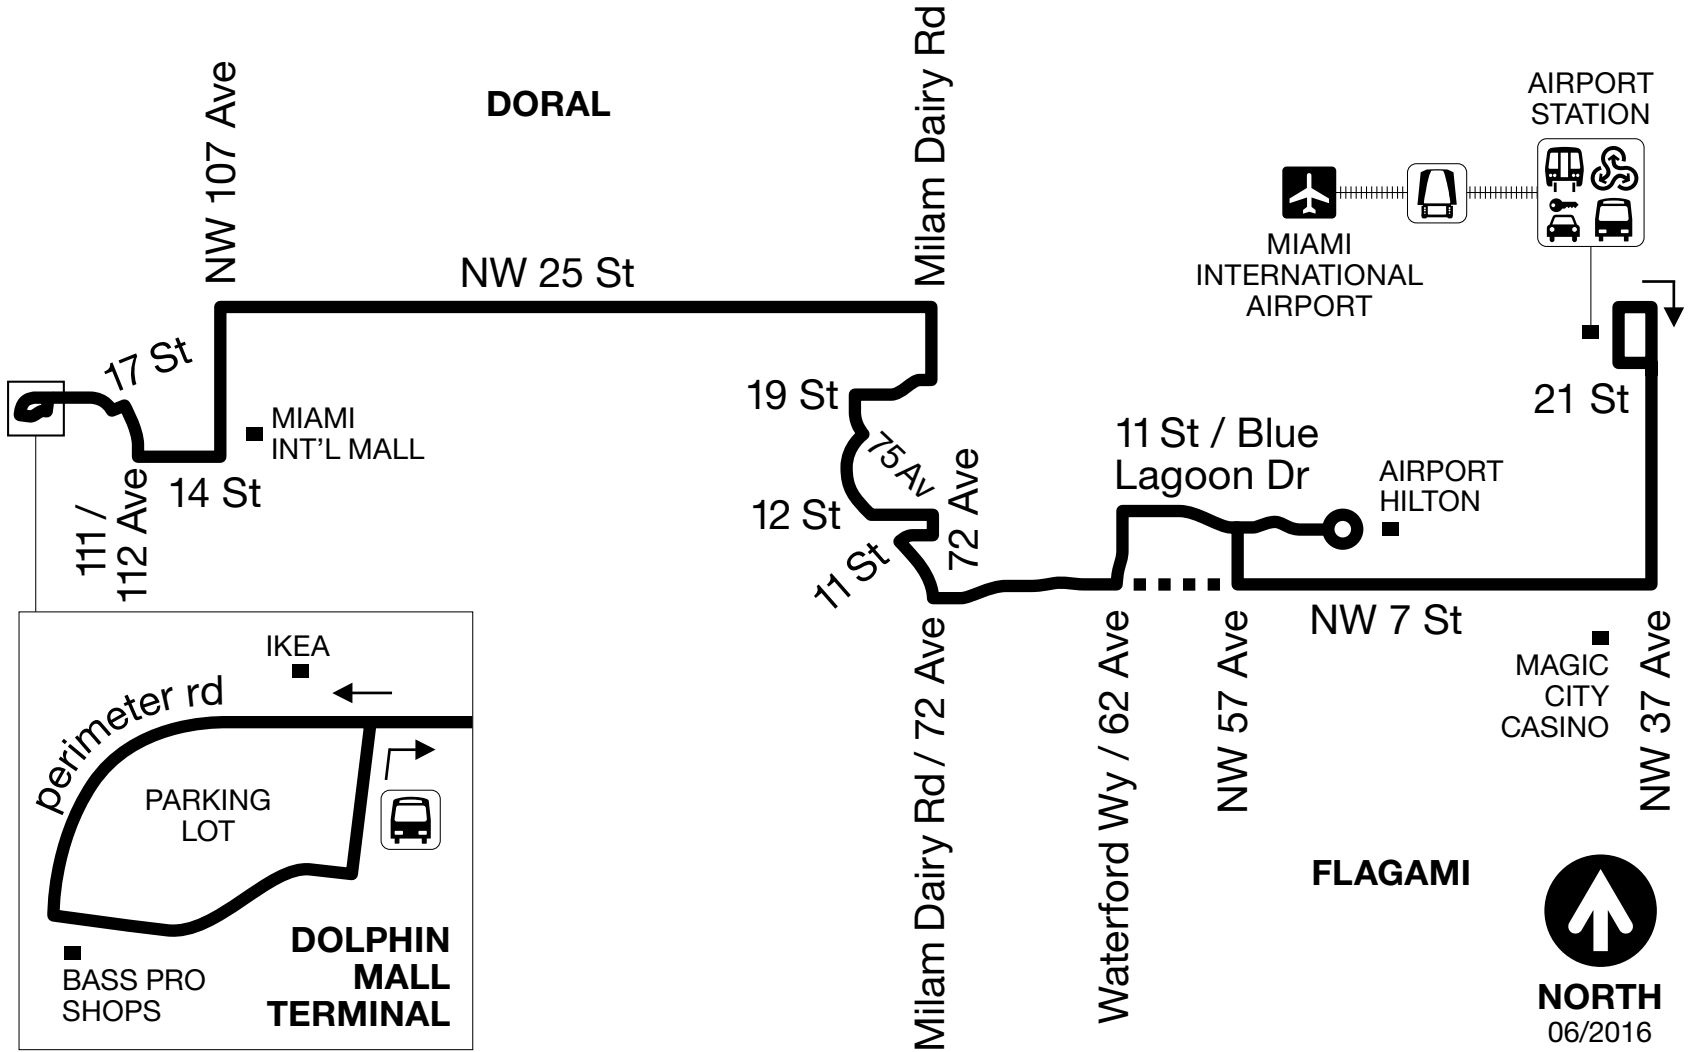

# 238

EAST-WEST  
CONNECTION

[www.miamidade.gov/transit](http://www.miamidade.gov/transit) DEPARTMENT OF TRANSPORTATION AND PUBLIC WORKS

@GoMiamiDade MDT TRACKER | EASY PAY MIAMI | MDT TRANSIT WATCH

INFORMATION : INFORMACION : ENFOMASYON  
311 (305.468.5900) TDD: 305.468.5402