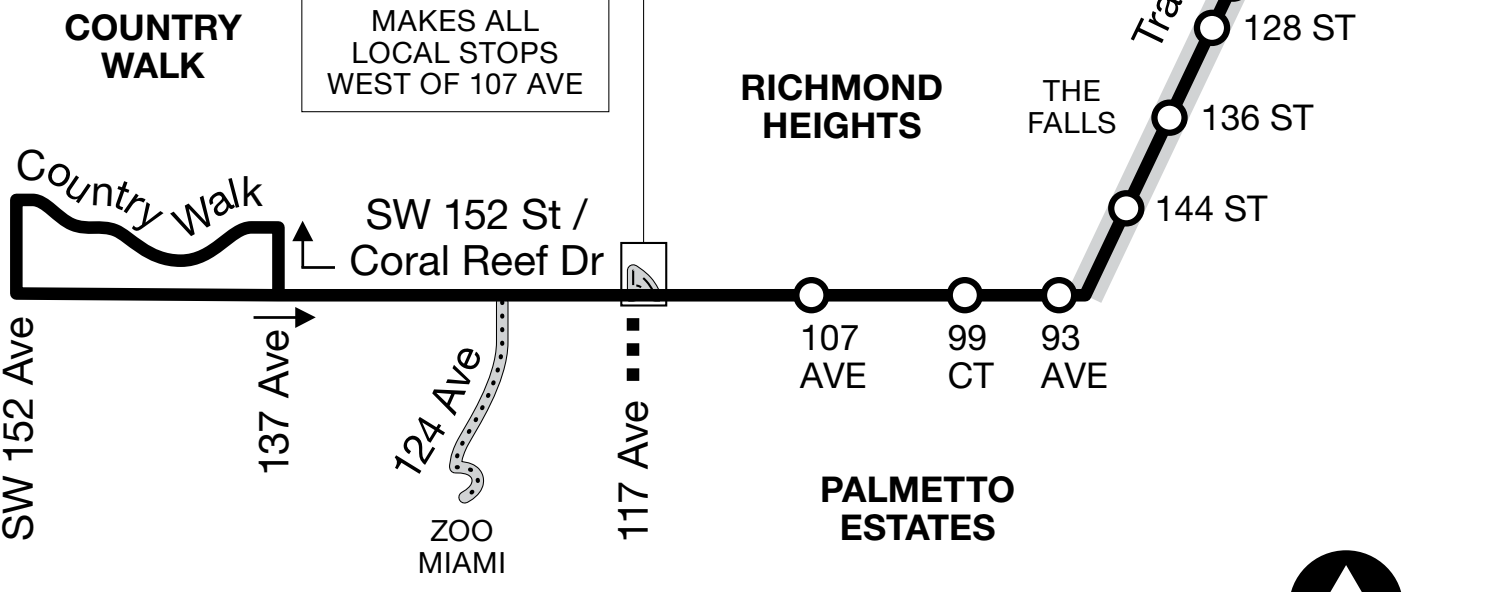

252

CORAL REEF MAX

LIMITED STOPS
Dadeland S. to 107 Ave

MAKES ALL LOCAL STOPS WEST OF 107 AVE

--- WEEKEND ZOO HRS ONLY
(see schedule)

NORTH
08/2017

www.miamidade.gov/transit DEPARTMENT OF TRANSPORTATION AND PUBLIC WORKS

f t i @GoMiamiDade

MDT TRACKER | EASY PAY MIAMI | MDT TRANSIT WATCH

INFORMATION : INFORMACION : ENFOMASYON
311 OR 305.468.5900 (TDD: 305.468.5402)