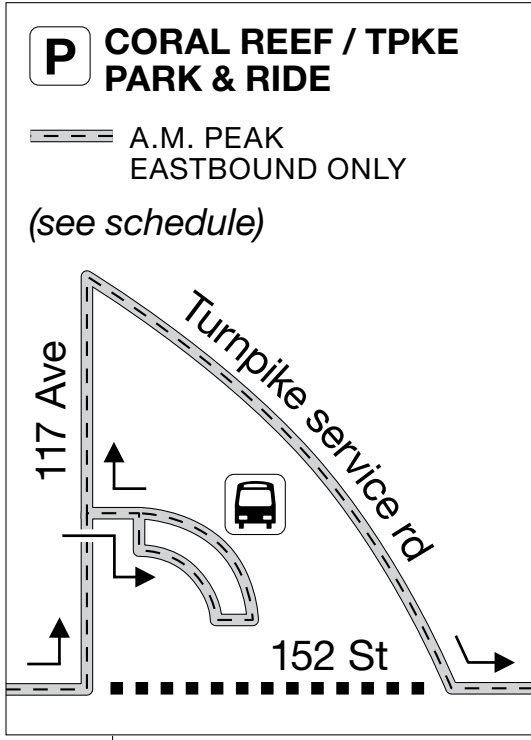

252

CORAL REEF MAX

LIMITED STOPS
Dadeland S. to 107 Ave

MAKES ALL LOCAL STOPS WEST OF 107 AVE

--- WEEKEND ZOO HRS ONLY
(see schedule)

NORTH
08/2017

www.miamidade.gov/transit DEPARTMENT OF TRANSPORTATION AND PUBLIC WORKS

f t i @GoMiamiDade

MDT TRACKER | EASY PAY MIAMI | MDT TRANSIT WATCH

INFORMATION : INFORMACION : ENFOMASYON
311 OR 305.468.5900 (TDD: 305.468.5402)