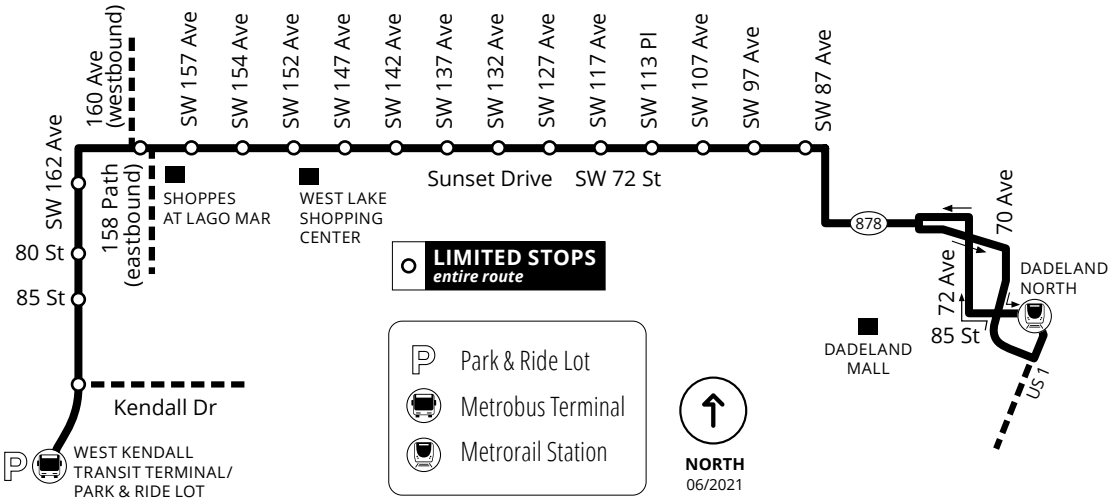

272

SUNSET KAT

EASTBOUND • RUMBO ESTE • DIREKSYON IS

WEEKDAYS DIAS LABORABLES LASEMÈN	A.M.		P.M.	
	EVERY CADA/CHAK	EVERY CADA/CHAK	EVERY CADA/CHAK	
	15-20 min	20 min	20 min	
 West Kendall Transit Terminal	FROM DESDE/DE	5:41 a.m.	6:41 a.m.	4:43 p.m.
	TO HASTA/A	6:41 a.m.	9:13 a.m.	6:45 p.m.
SW 72 St & 157 Ave	FROM DESDE/DE	5:47 a.m.	6:48 a.m.	3:49 p.m.
	TO HASTA/A	6:48 a.m.	9:19 a.m.	6:52 p.m.
SW 72 St & 107 Ave	FROM DESDE/DE	5:59 a.m.	7:15 a.m.	4:05 p.m.
	TO HASTA/A	7:15 a.m.	9:36 a.m.	7:07 p.m.
 Dadeland North Metrorail	FROM DESDE/DE	6:10 a.m.	7:30 a.m.	4:20 p.m.
	TO HASTA/A	7:30 a.m.	9:50 a.m.	7:20 p.m.

WESTBOUND • RUMBO OESTE • DIREKSYON WES

WEEKDAYS DIAS LABORABLES LASEMÈN	A.M.	P.M.	
	EVERY CADA/CHAK	EVERY CADA/CHAK	
	20 min	20 min	
 Dadeland North Metrorail	FROM DESDE/DE	6:20 a.m.	2:50 p.m.
	TO HASTA/A	8:20 a.m.	7:30 p.m.
SW 72 St & 107 Ave	FROM DESDE/DE	6:33 a.m.	3:06 p.m.
	TO HASTA/A	8:35 a.m.	7:44 p.m.
SW 72 St & 157 Ave	FROM DESDE/DE	6:45 a.m.	3:26 p.m.
	TO HASTA/A	8:50 a.m.	8:00 p.m.
 West Kendall Transit Terminal	FROM DESDE/DE	6:52 a.m.	3:30 p.m.
	TO HASTA/A	8:57 p.m.	8:07 p.m.