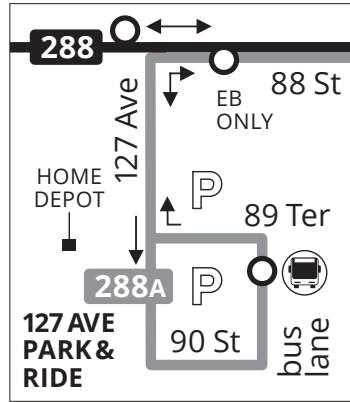

SERVICE ADJUSTMENTS

EFFECTIVE MONDAY, NOVEMBER 29, 2021

LIMITED STOPS
entire route

- Metrobus Terminal
- Park & Ride Lot
- Metrorail Station

REINSTATED ROUTE:
288/288A
KENDALL CRUISER