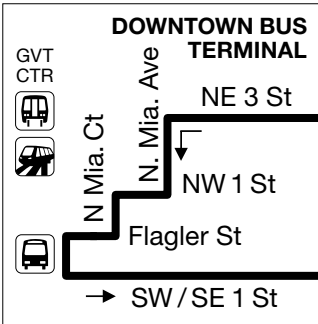

# 3

**NORTH  
MIAMI BEACH**

Aventura Blvd / NE 199 St

**THE BUS TERMINAL  
AT AVENTURA MALL**

167 St  
12 Ave  
15 Ave  
163 ST MALL  
171 / 172 St  
163 St

**MIAMI  
SHORES**

*Biscayne Blvd*

**UPPER  
EAST SIDE**

**ARSHT CTR  
& OMNI BUS  
TERMINAL**

**DOWNTOWN BUS  
TERMINAL**

@GoMiamiDade

MDT Tracker | EASY Pay Miami

[www.miamidade.gov/transit](http://www.miamidade.gov/transit)

311 or 305.468.5900 TTY/Fla Relay: 711