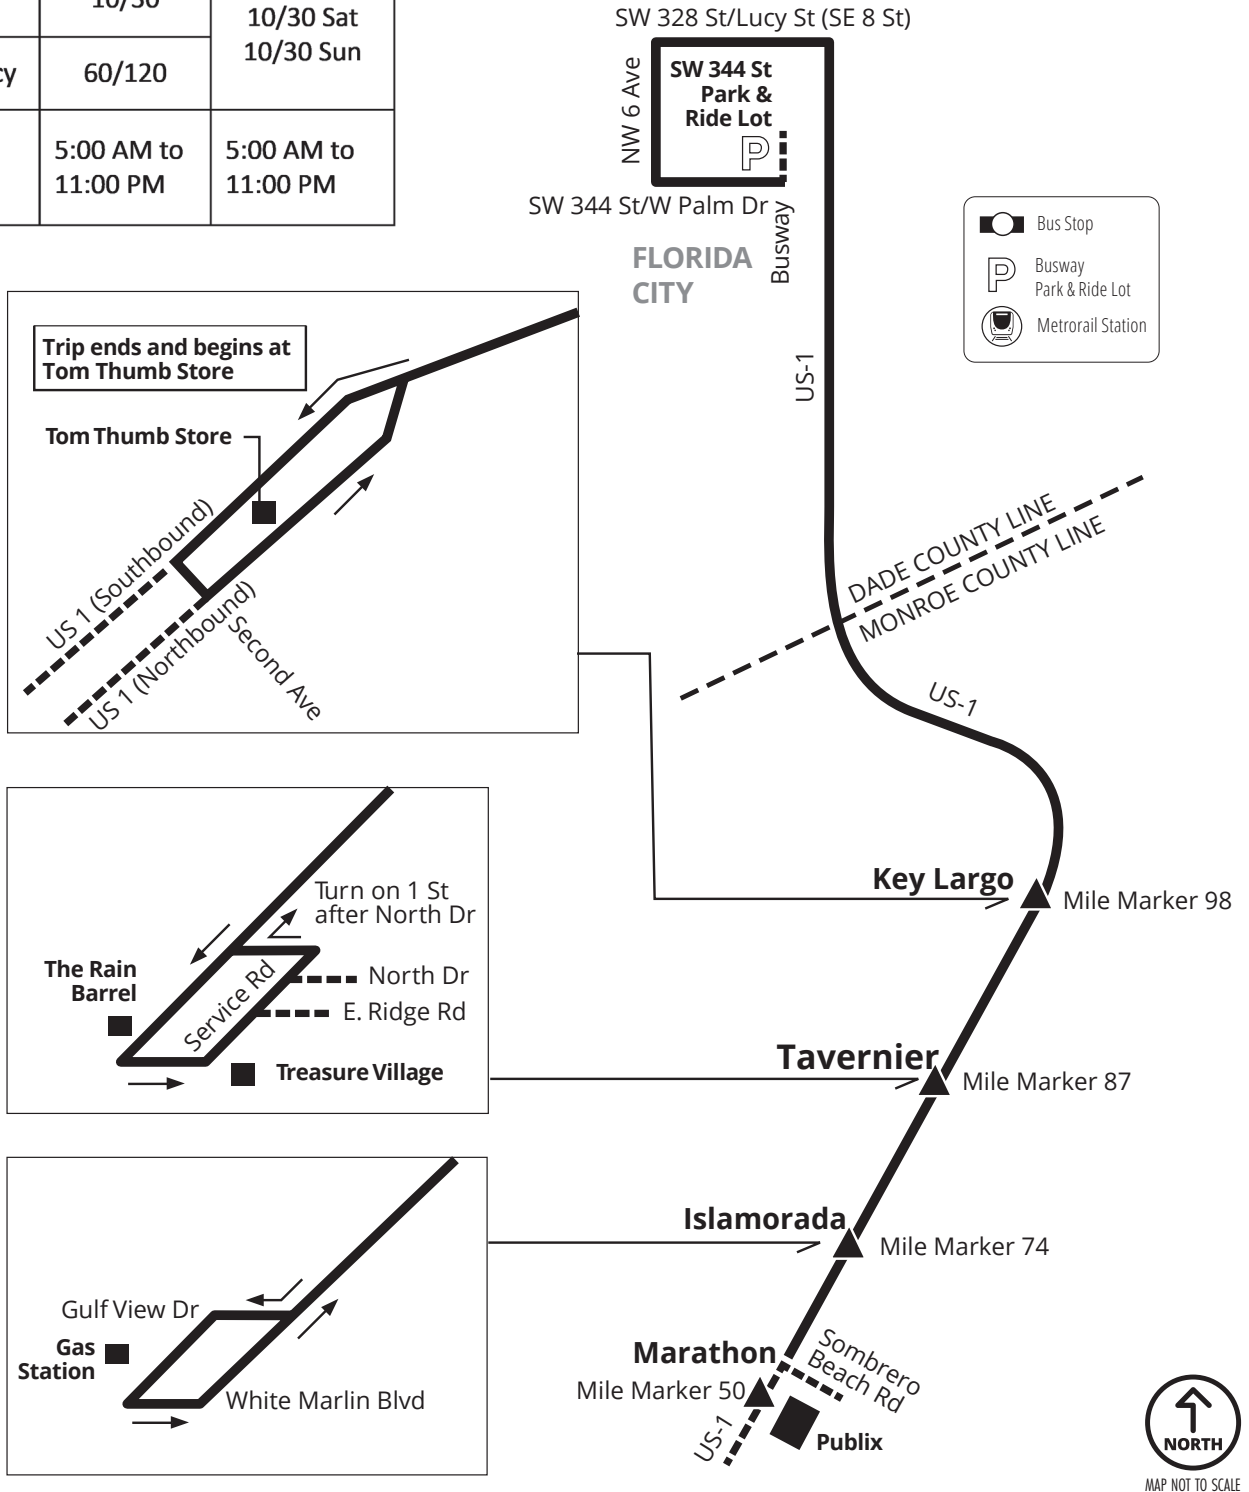

DADE / MONROE EXPRESS 301

DADE/MONROE EXPRESS

Weekday and weekend express service from SW 344 St Park and Ride to Key Largo, Tavernier, Islamorada, and Marathon in the Florida Keys.

	Weekdays	Weekends
Peak Frequency	10/30	10/30 Sat 10/30 Sun
Off Peak Frequency	60/120	
Span of Service	5:00 AM to 11:00 PM	5:00 AM to 11:00 PM

MAP NOT TO SCALE