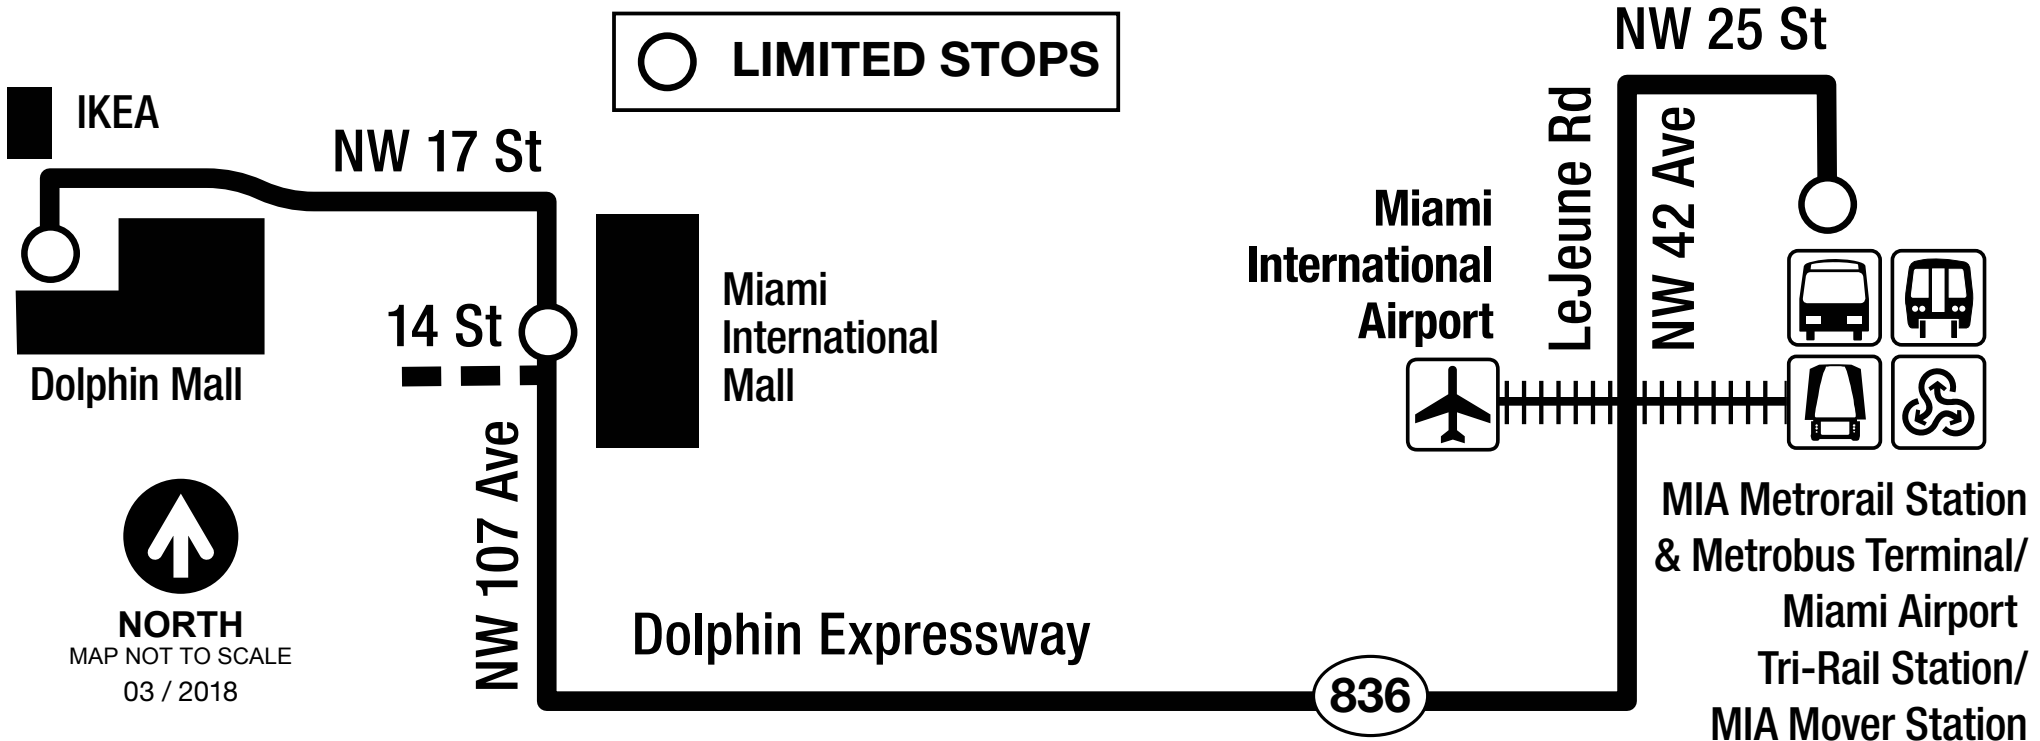

338

WEEKEND EXPRESS

NORTH

MAP NOT TO SCALE

03 / 2018

www.miamidade.gov/transit DEPARTMENT OF TRANSPORTATION AND PUBLIC WORKS

@GoMiamiDade

MDT TRACKER | EASY PAY MIAMI | MDT TRANSIT WATCH