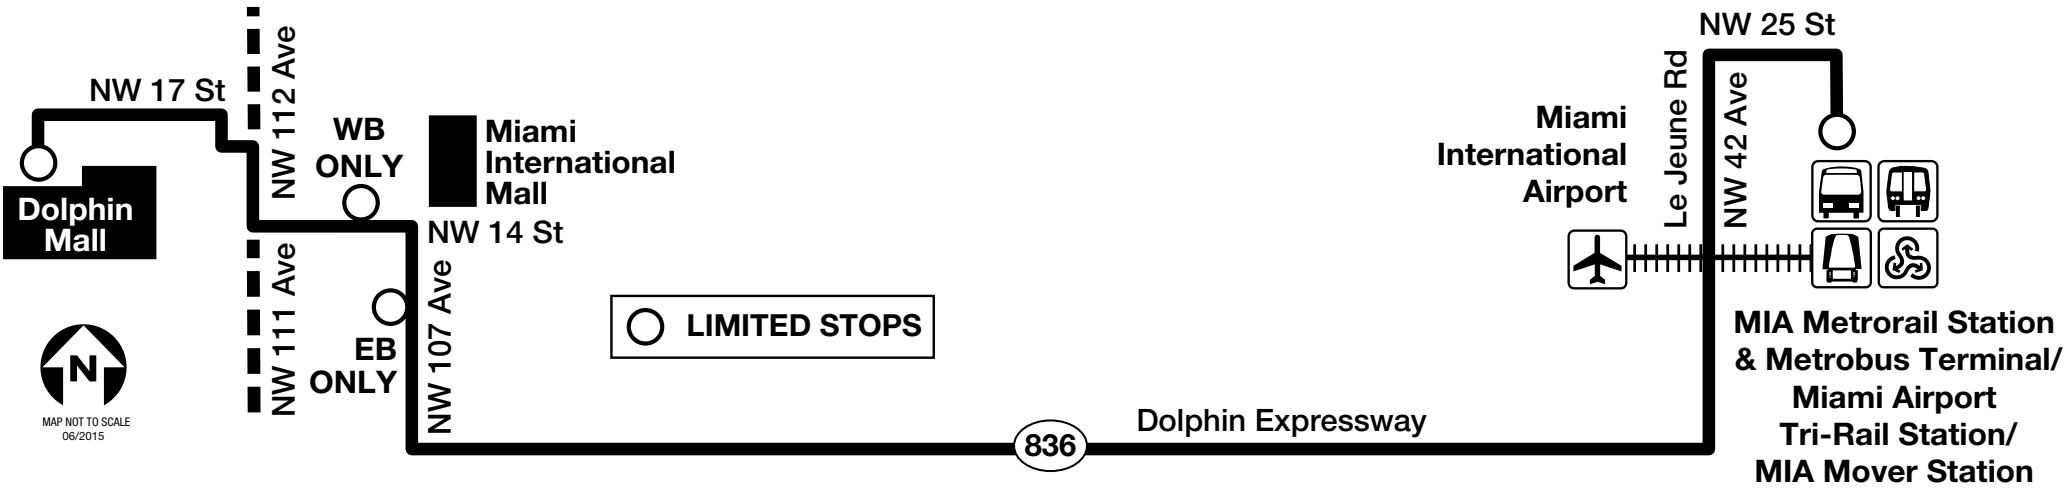

338

WEEKEND

EXPRESS

www.miamidade.gov/transit DEPARTMENT OF TRANSPORTATION AND PUBLIC WORKS

MDT TRACKER | EASY PAY MIAMI | MDT TRANSIT WATCH

INFORMATION : INFORMACION : ENFOMASYON
311 (305.468.5900) TDD: 305.468.5402