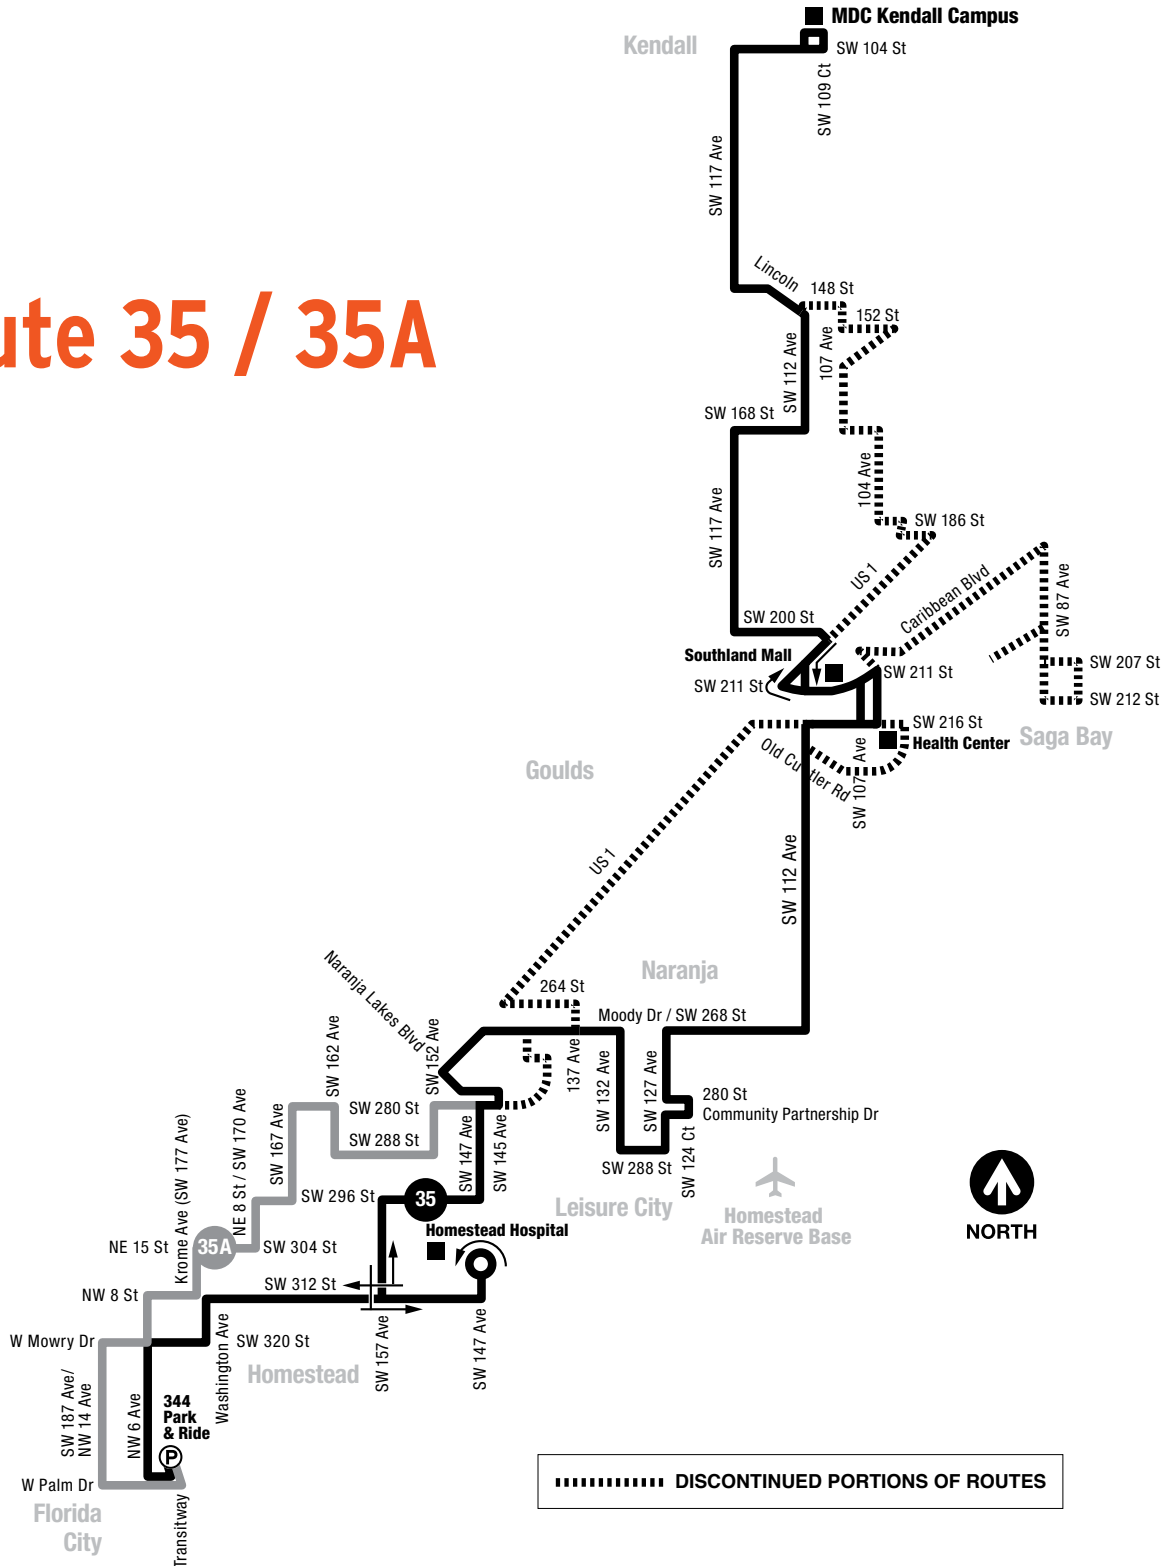

METROBUS SERVICE ADJUSTMENTS EFFECTIVE SUNDAY, MARCH 11, 2018

Route 35 / 35A

www.miamidade.gov/transit 311 OR 305.468.5900 (TDD: 305.468.5402)

@GOMIAMIDADE

MDT TRACKER | EASY PAY MIAMI | MDT TRANSIT WATCH