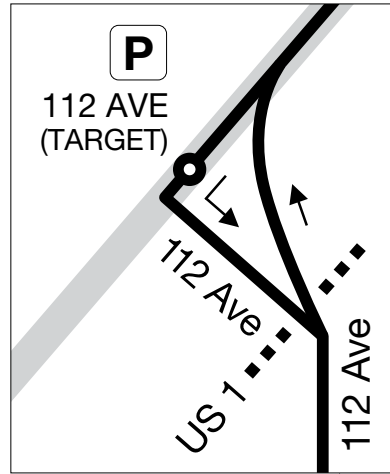

38

BUSWAY MAX

● TRANSITWAY STATION

P PARK & RIDE LOT

DADELAND SOUTH

Transitway

SW 104 ST
SW 112 ST
SW 120 ST
SW 124 ST
SW 128 ST

THE FALLS
SW 136 ST
SW 144 ST
SW 152 ST

SW 160 ST
SW 168 ST
SW 173 ST
INDIGO ST
SW 184 ST

MARLIN RD

SW 200 ST / CARIBBEAN BLVD

SOUTHLAND MALL

SW 216 ST
SW 220 ST
216 St

SW 232 ST
SW 244 ST

NORTH
MAP NOT TO SCALE
08/2018

SW 264 ST
SW 272 ST
South Dade Transitway

WALDIN DR / SW 280 ST

SW 296 ST

NE 2 DR (HIST. HMSD)
SW 312 ST
SW 324 ST

FLORIDA CITY