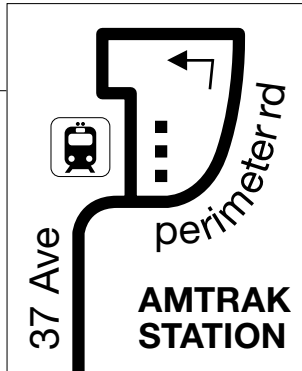

E 25 St / NW 79 St

37 Ave

NW 42 Ave /
LeJeune Rd /
E 8 Ave

NW 25 St

AIRPORT STATION

short turn

LeJeune Rd

Bird Rd / SW 40 St

40 St

38 Ave

37 Ave

DOUGLAS RD STATION

TRI-RAIL /
METRORAIL
TRANSFER

AMTRAK
STATION

OPA-LOCKA
TRI-RAIL STA.

NORTH
06/2016