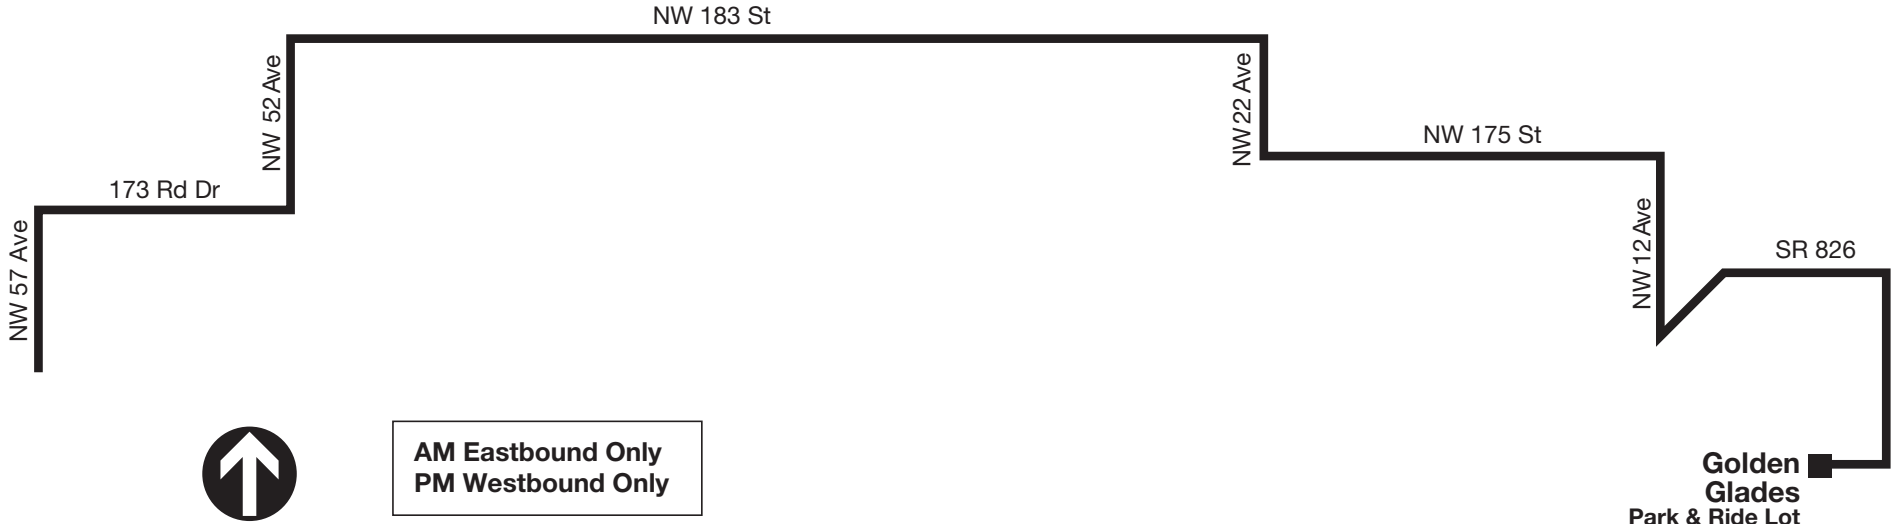

Route 49

NORTH
MAP NOT TO SCALE
12/2009

AM Eastbound Only
PM Westbound Only

Golden Glades
Park & Ride Lot