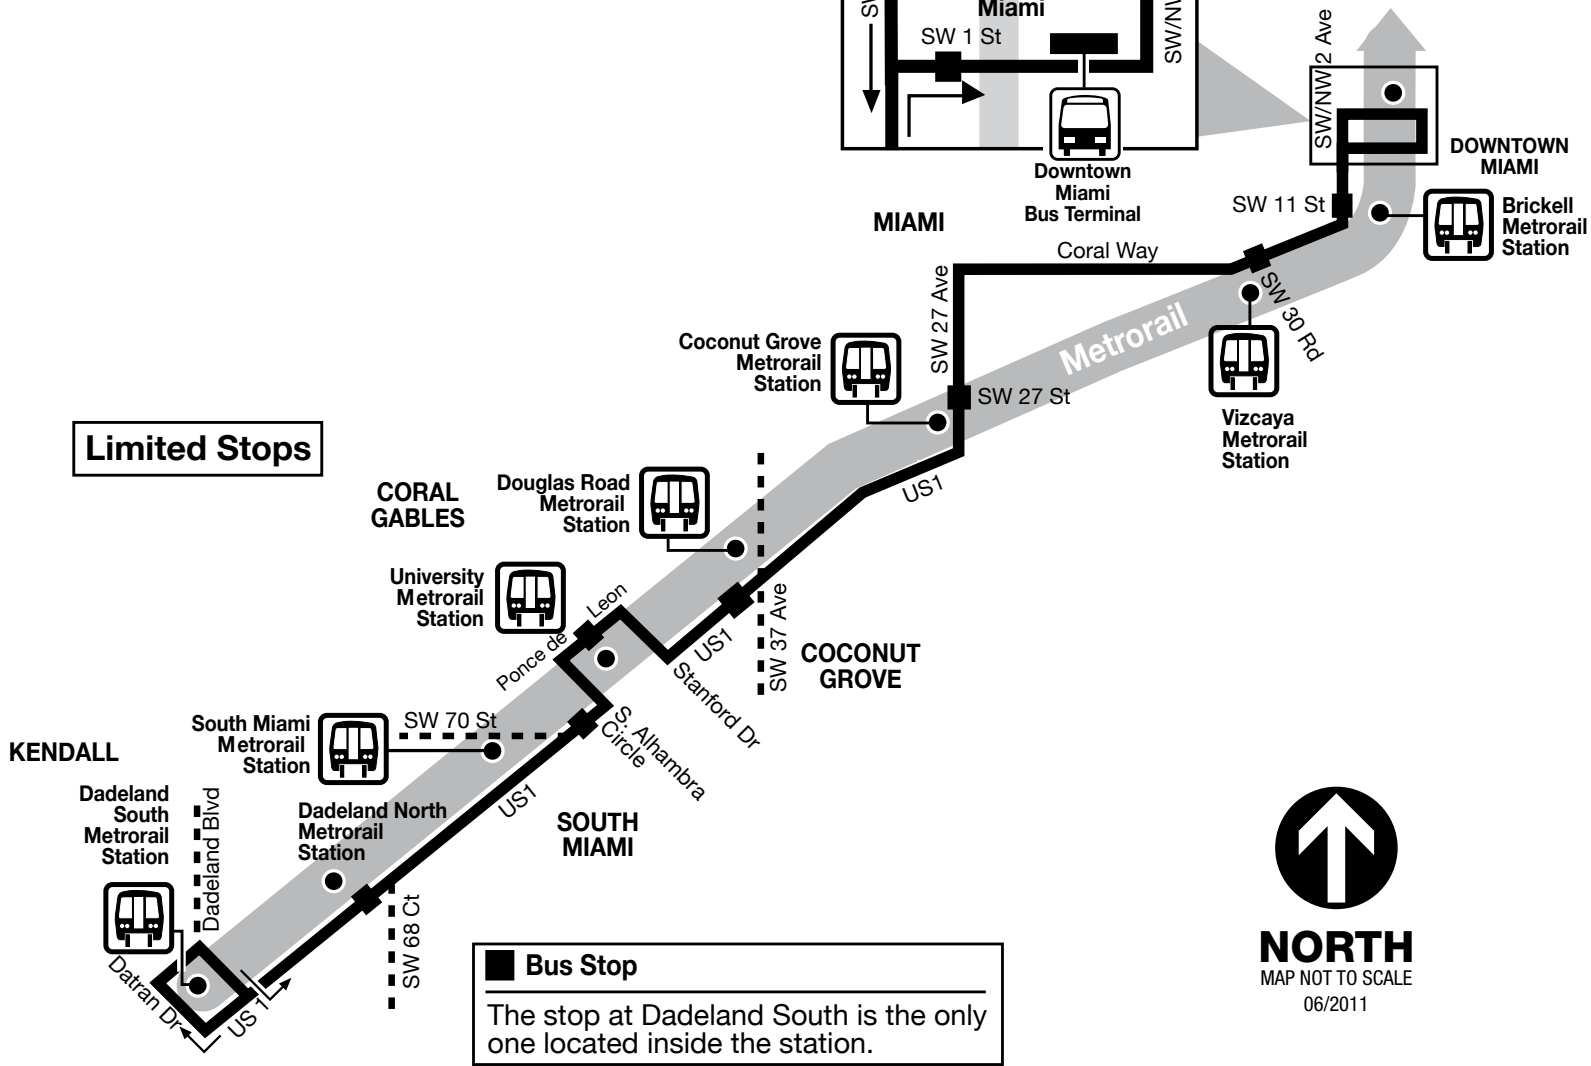

500

MIDNIGHT OWL

Limited Stops

NORTH
MAP NOT TO SCALE
06/2011