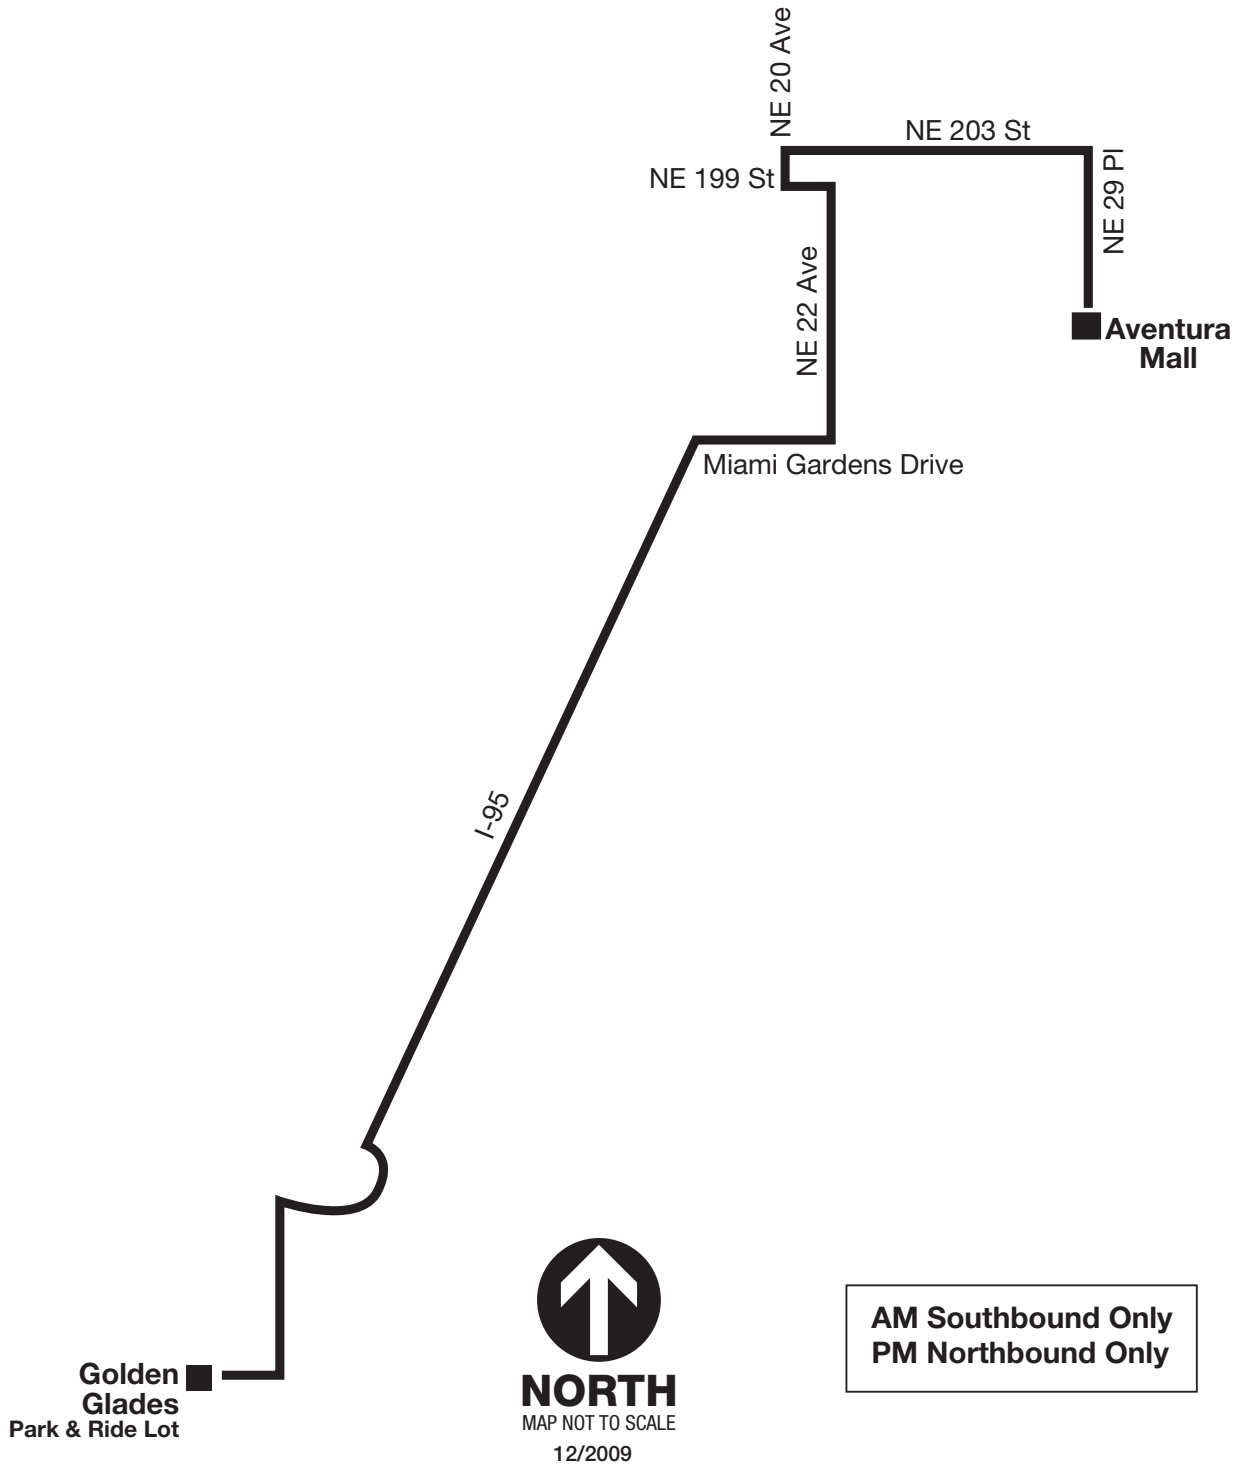

# Route 59

**NORTH**  
MAP NOT TO SCALE  
12/2009

**AM Southbound Only  
PM Northbound Only**