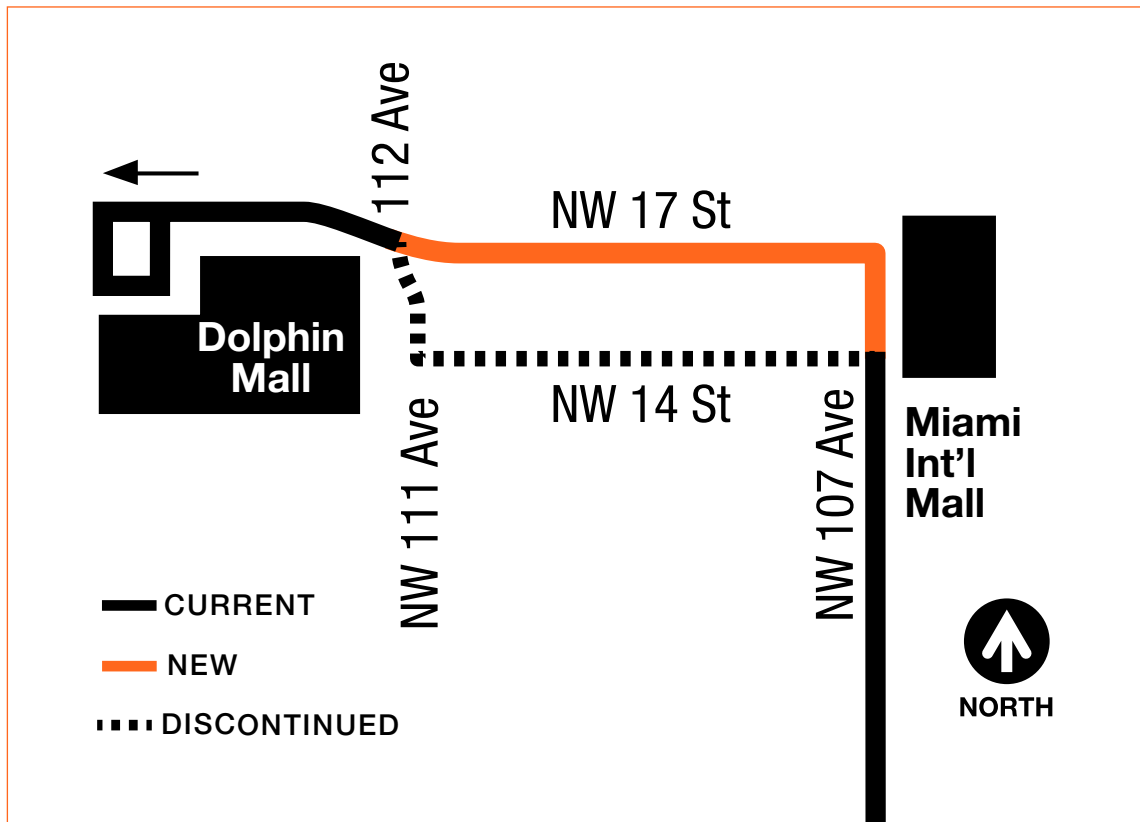

METROBUS SERVICE ADJUSTMENTS EFFECTIVE SUNDAY, MARCH 11, 2018

Route 7, 71, 137 West Dade Connection & 338 Weekend Express (portion)

www.miamidade.gov/transit **311** OR 305.468.5900 (TDD: 305.468.5402)

@GOMIAMIDADE

MDT TRACKER | EASY PAY MIAMI | MDT TRANSIT WATCH