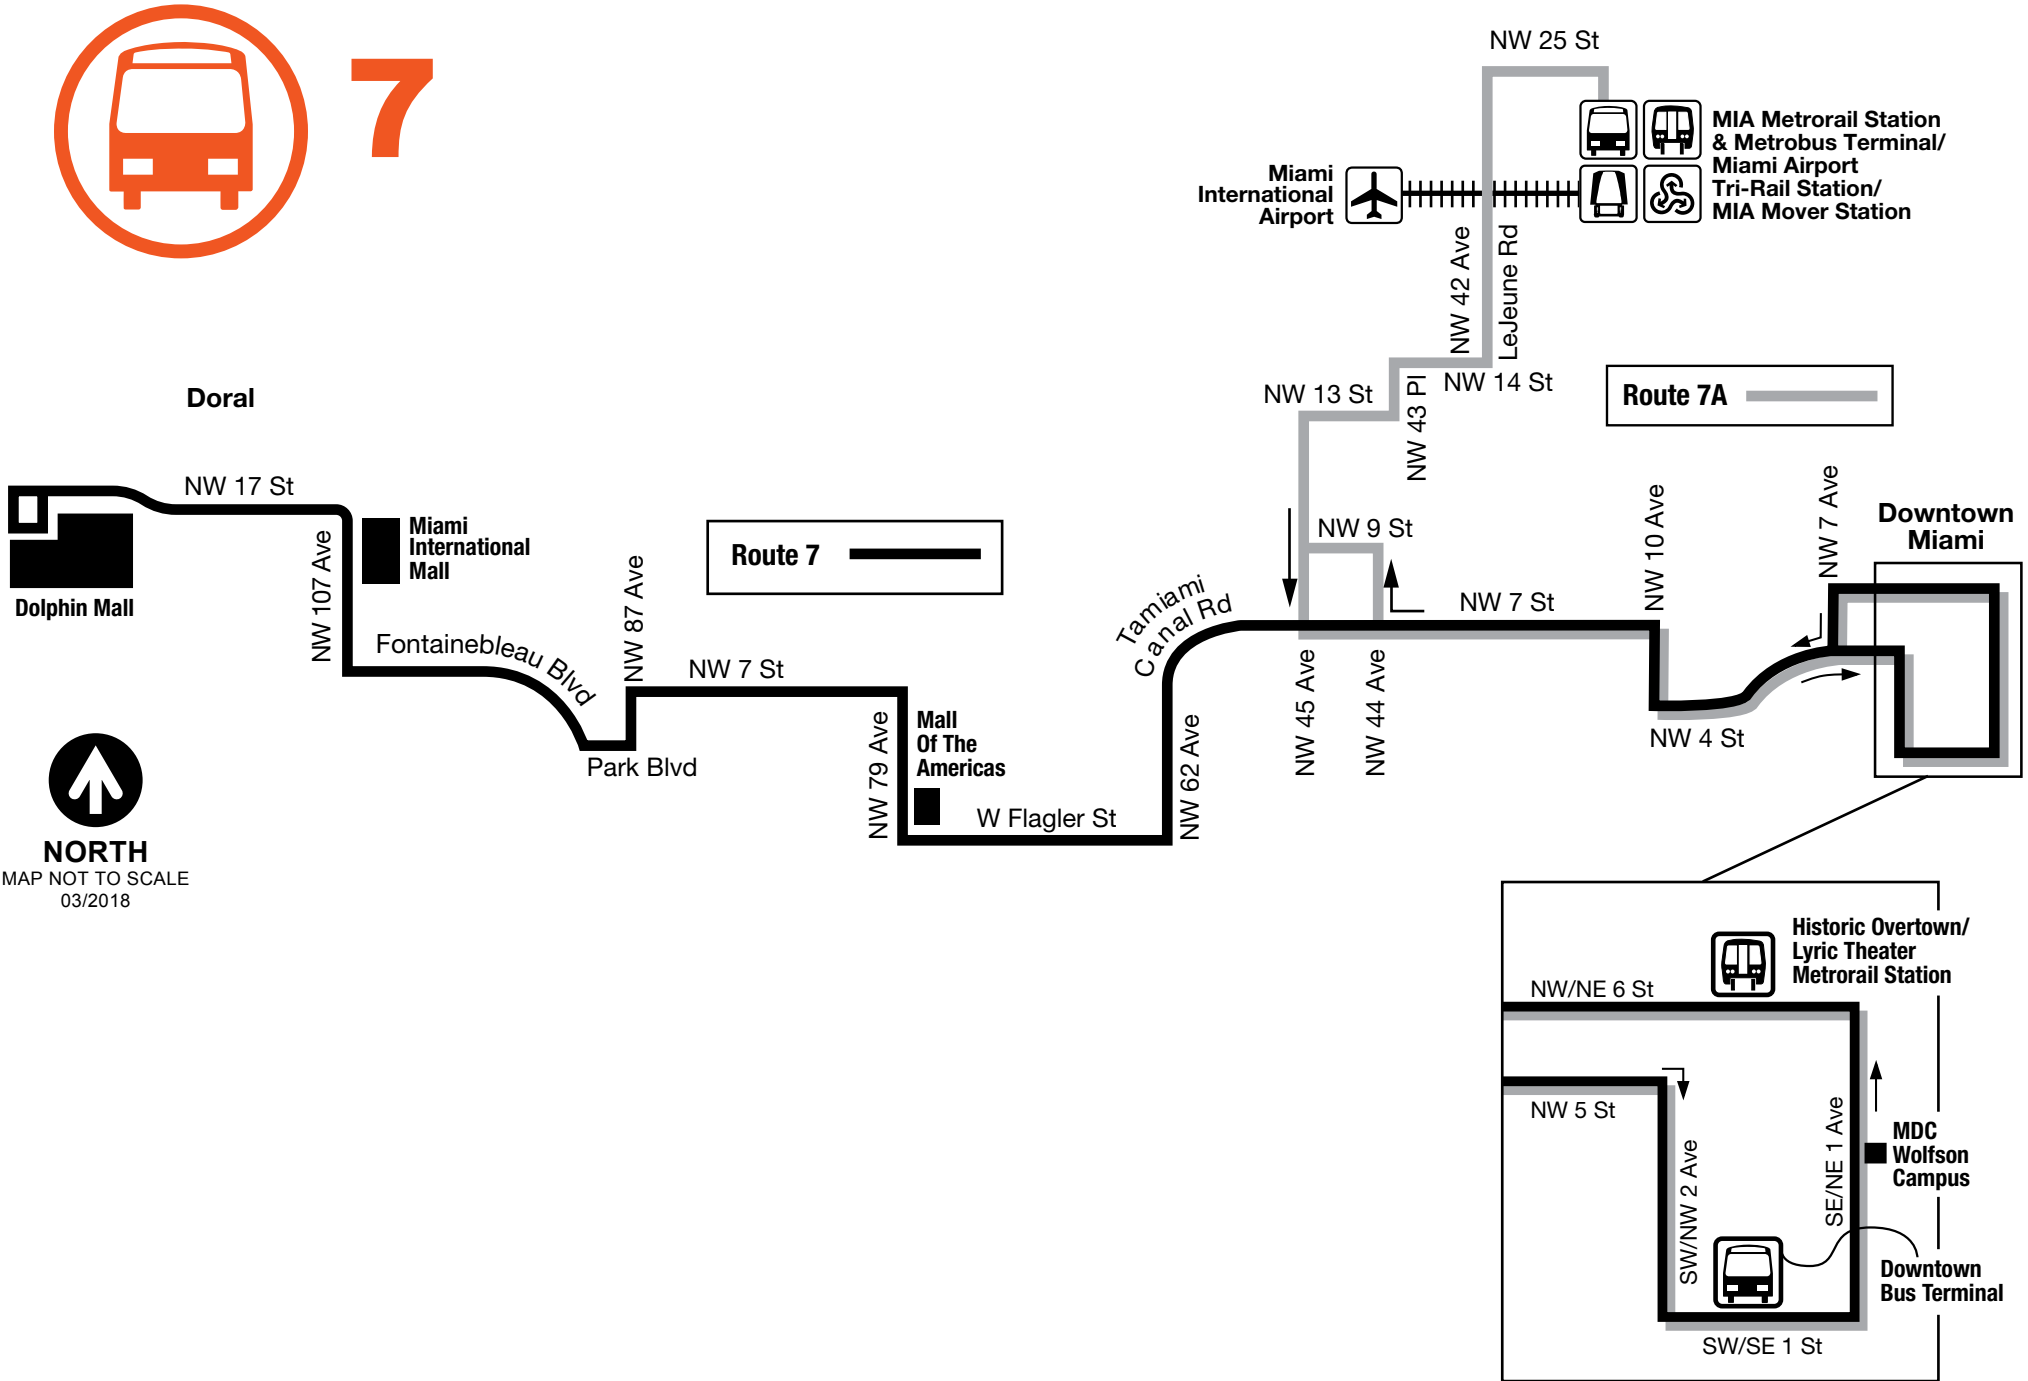

7

www.miamidade.gov/transit DEPARTMENT OF TRANSPORTATION AND PUBLIC WORKS

MDT TRACKER | EASY PAY MIAMI | MDT TRANSIT WATCH

INFORMATION: INFORMACION: ENFOMASYON
311 OR 305.468.5900 (TDD: 305.468.5402)