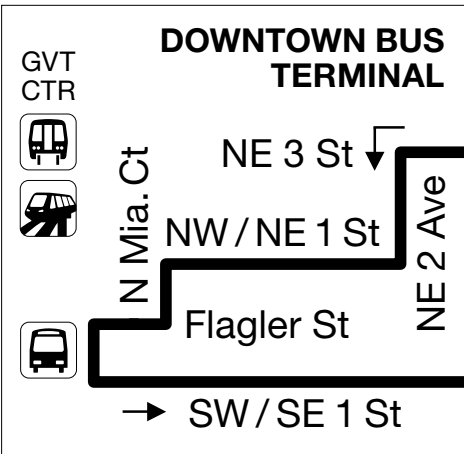

93

BISCAYNE MAX

Aventura Blvd / NE 199 St

MAKES ALL LOCAL STOPS NORTH OF 163 ST

LIMITED STOPS
19 St to 163 St

NORTH MIAMI

MIAMI SHORES

UPPER EAST SIDE

EDGEWATER

DOWNTOWN BUS TERMINAL

MAKES ALL LOCAL STOPS SOUTH OF 19 ST

NORTH
06/2016

Biscayne Blvd
19 ST
29 ST
36 ST

Biscayne Blvd
123 ST
135 ST
146 ST
151 ST
163 ST

UPPER EAST SIDE
54 ST
62 ST
70 ST (NORTHBOUND)
71 ST (SOUTHBOUND)
79 ST
91 ST
96 ST