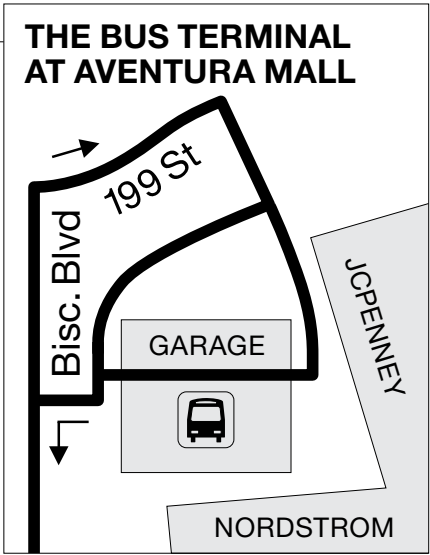

93

BISCAYNE MAX

Aventura Blvd / NE 199 St

MAKES ALL LOCAL STOPS NORTH OF 163 ST

LIMITED STOPS
19 St to 163 St

NORTH MIAMI

MIAMI SHORES

UPPER EAST SIDE

EDGEWATER

DOWNTOWN BUS TERMINAL

MAKES ALL LOCAL STOPS SOUTH OF 19 ST

NORTH
06/2016

Biscayne Blvd
19 ST
29 ST
36 ST

Biscayne Blvd
123 ST
135 ST
146 ST
151 ST
163 ST

UPPER EAST SIDE
54 ST
62 ST
70 ST (NORTHBOUND)
71 ST (SOUTHBOUND)
79 ST
91 ST
96 ST