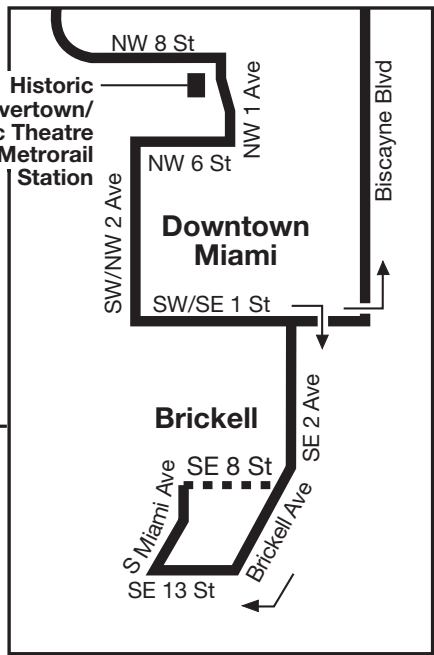

95 EXPRESS

Golden Glades

Serves all local stops south of NW 20 St only

DOWNTOWN/BRICKELL A.M.

DOWNTOWN/BRICKELL P.M.

NORTH
MAP NOT TO SCALE
01.2010