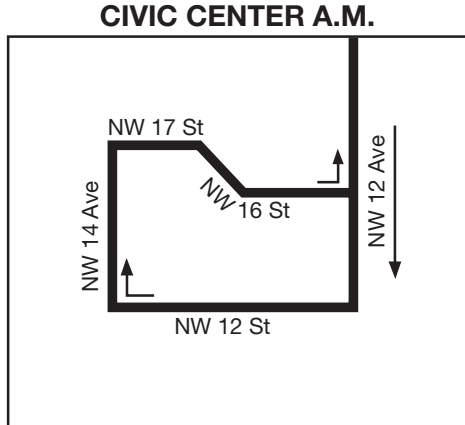

95 EXPRESS

Golden Glades

Serves all local stops south of NW 20 St only

DOWNTOWN/BRICKELL A.M.

DOWNTOWN/BRICKELL P.M.

NORTH
MAP NOT TO SCALE
01.2010