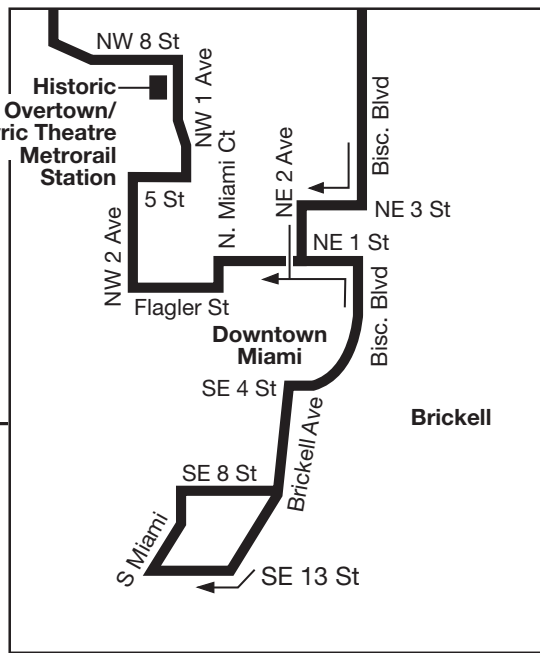

95 EXPRESS

Golden Glades

Serves all local stops south of NW 20 St only

DOWNTOWN/BRICKELL A.M.

DOWNTOWN/BRICKELL P.M.

NORTH
MAP NOT TO SCALE
01.2010