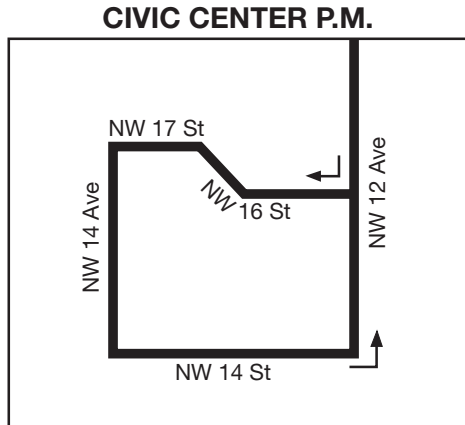

95 EXPRESS

Golden Glades

Serves all local stops south of NW 20 St only

DOWNTOWN/BRICKELL A.M.

DOWNTOWN/BRICKELL P.M.

NORTH
MAP NOT TO SCALE
01.2010