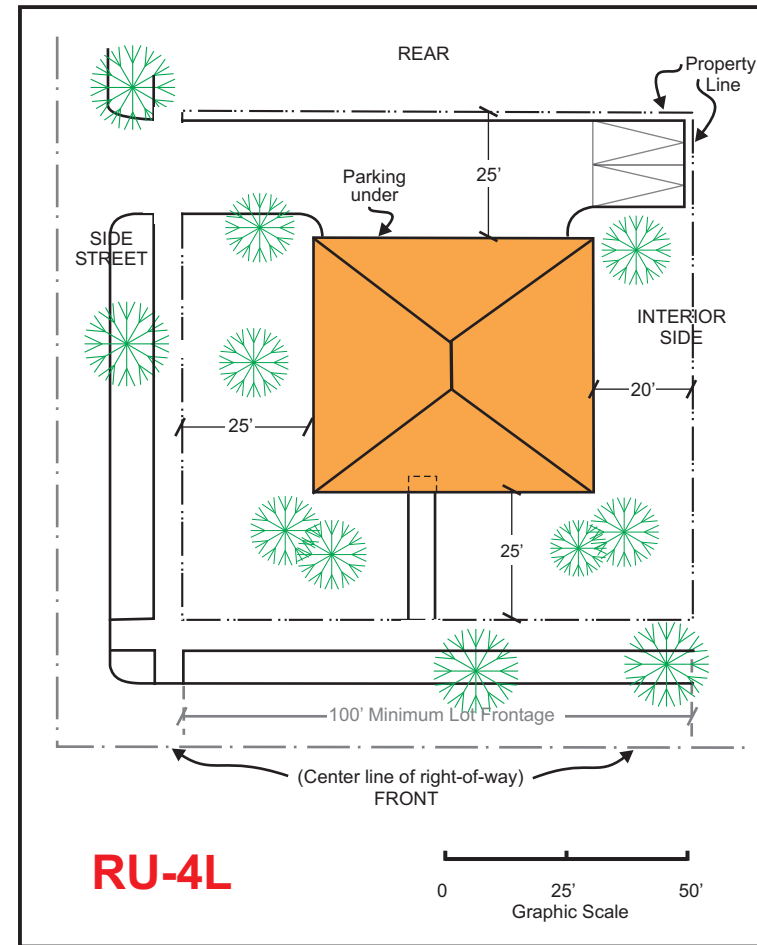

3 Unit • 2 Story Apartment Building

4 Unit • 3 Story Apartment Building

SITE PLAN

A Public Information Service of Miami-Dade County

For a complete history of your property, see Regulatory and Economic Resources Department, Zoning Information Section, or call 305-375-2800.