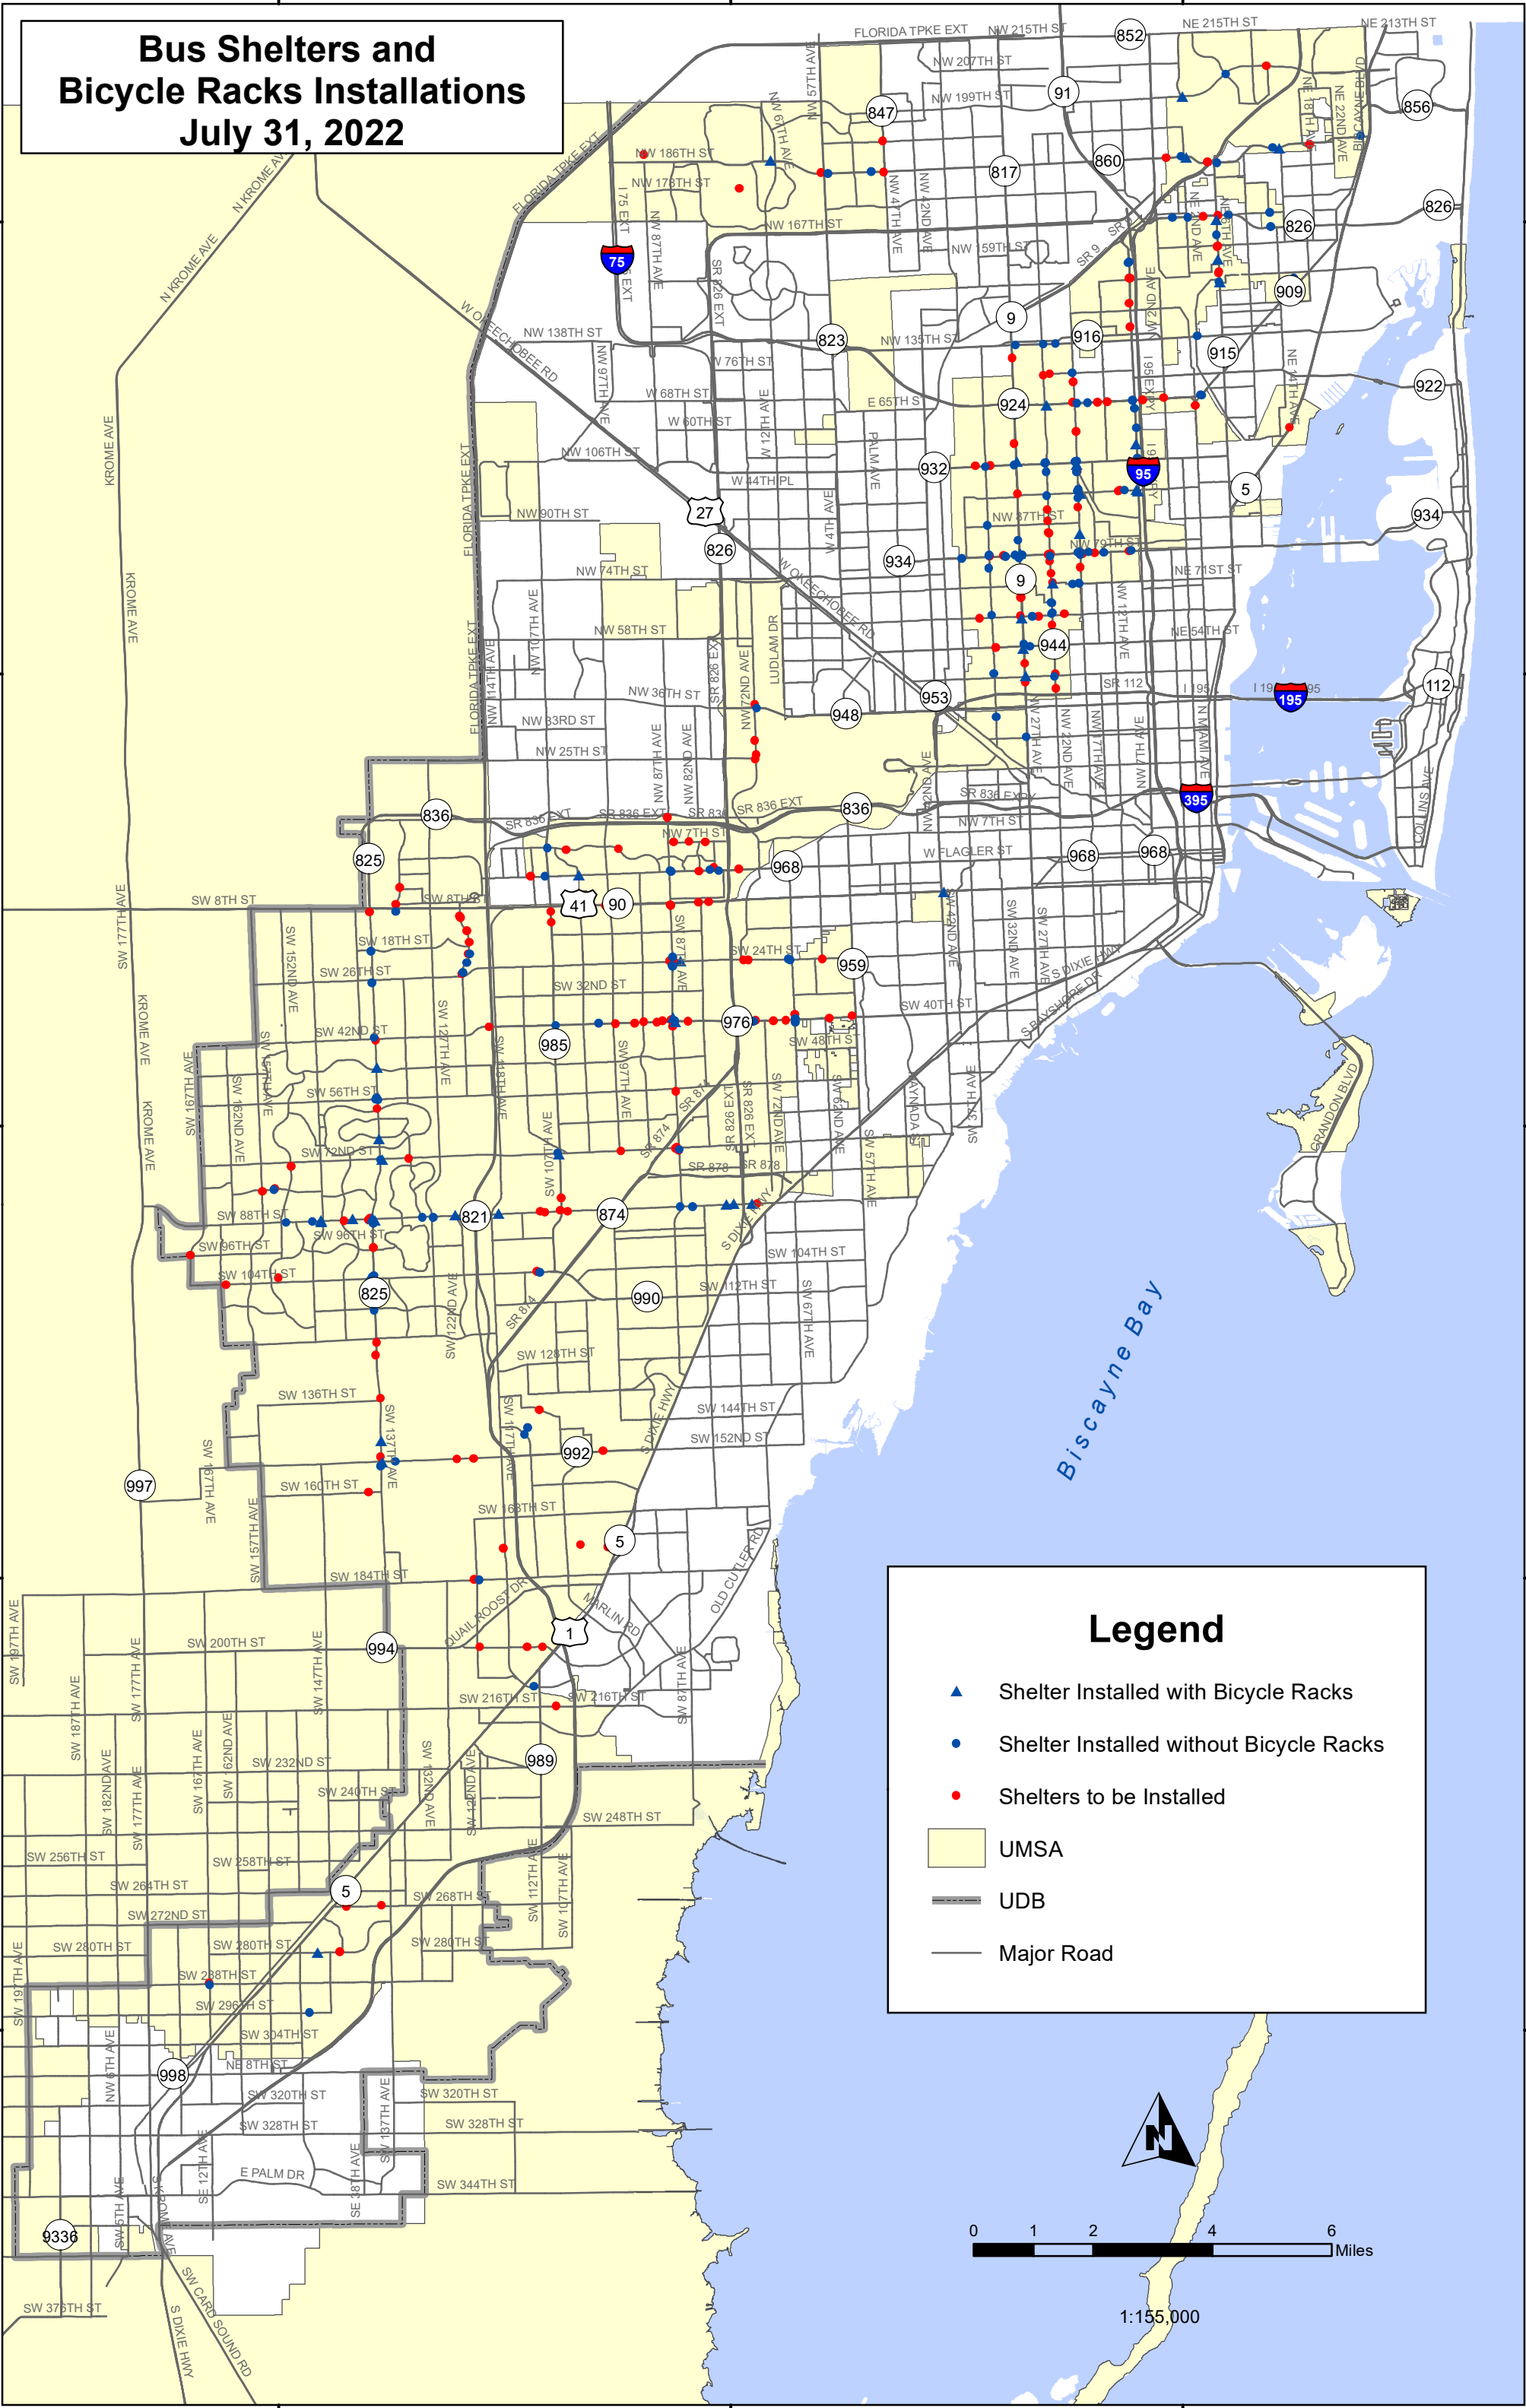

Bus Shelters and Bicycle Racks Installations July 31, 2022

Legend

- ▲ Shelter Installed with Bicycle Racks
- Shelter Installed without Bicycle Racks
- Shelters to be Installed
- UMSA
- UDB
- Major Road

840000 000000 880000 000000 920000 000000

580000 000000 580000 000000

540000 000000 540000 000000

500000 000000 500000 000000

460000 000000 460000 000000

420000 000000 420000 000000

840000 000000 880000 000000 920000 000000