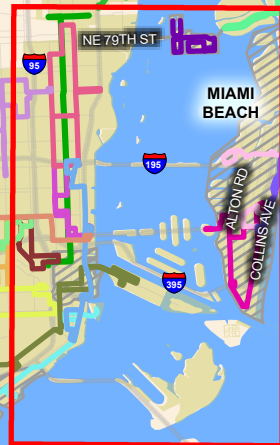

**Broward County**  
**Miami-Dade County**

**2022 Miami-Dade  
Municipal Shuttles**

- |                           |                            |                            |
|---------------------------|----------------------------|----------------------------|
| <b>Aventura</b>           | <b>Miami</b>               | <b>North Miami Beach</b>   |
| Purple                    | Allapattah                 | Route A                    |
| Green                     | Biscayne                   | Route B                    |
| Yellow                    | Brickell                   | Route C                    |
|                           | Coconut Grove              | Route D                    |
| <b>Bay Harbor Islands</b> | Coral Way                  |                            |
| Bay Harbor Islands        | Flagami Route              | <b>Opa-locka</b>           |
|                           | Health District            | North Link                 |
| <b>Coral Gables</b>       | Grand Ave                  | North Link (Saturdays)     |
| Trolley Route             | Liberty City - 67th Street |                            |
|                           | Little Haiti               | <b>Palmetto Bay</b>        |
| <b>Cutler Bay</b>         | Little Havana              | iBus Route A               |
| Cutler Bay Circulator     | Overtown                   | iBus Route B               |
|                           | Stadium                    |                            |
| <b>Doral</b>              | Wynwood                    | <b>Pinecrest</b>           |
| FIU Trolley               |                            | Palmetto HS Central        |
| Route 1                   | <b>Miami Gardens</b>       | Palmetto HS North          |
| Route 2                   | Blue                       | Palmetto HS South          |
| Route 3                   | Orange                     | Palmetto Middle North      |
|                           | Red                        | Palmetto Middle South      |
| <b>El Portal</b>          | <b>Miami Shores</b>        |                            |
| El Portal Freebee         | East                       | <b>Sunny Isles Beach</b>   |
|                           | MS/VG Shuttle              | Blue                       |
| <b>Hialeah</b>            | <b>North Bay Village</b>   | Orange                     |
| Flamingo                  | North Bay Village Shuttle  |                            |
| Marlin                    |                            | <b>Surfside</b>            |
| Saturday                  | <b>Miami Springs</b>       | Surfside Circulator        |
|                           | Sweetwater Shuttle         | <b>Sweetwater</b>          |
| <b>Homestead</b>          | <b>North Miami</b>         | Sweetwater Circulator      |
| Downtown                  | Blue                       |                            |
| East-West                 | Green                      | <b>West Miami</b>          |
|                           | Orange                     | City of West Miami Shuttle |
| <b>Miami Beach</b>        | Red                        | <b>On Demand Zones</b>     |
| Collins Express           |                            | Cutler Bay GO Connect      |
| Middle Beach Loop         |                            | Freebee Service Area       |
| North Beach Loop          |                            | Urban Development Boundary |
| South Beach Loops         |                            |                            |