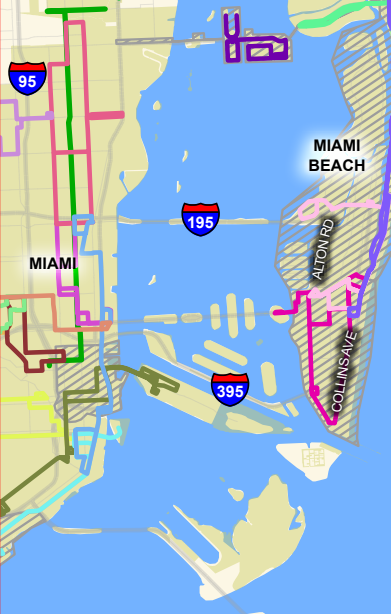

**Broward County**  
**Miami-Dade County**

**2022 Miami-Dade  
Municipal Shuttles**

- |                           |                            |                            |
|---------------------------|----------------------------|----------------------------|
| <b>Aventura</b>           | <b>Miami</b>               | <b>North Miami Beach</b>   |
| Purple                    | Allapattah                 | Route A                    |
| Green                     | Biscayne                   | Route B                    |
| Yellow                    | Brickell                   | Route C                    |
|                           | Coconut Grove              | Route D                    |
| <b>Bay Harbor Islands</b> | Coral Way                  |                            |
| Bay Harbor Islands        | Flagami Route              | <b>Opa-locka</b>           |
|                           | Health District            | North Link                 |
| <b>Coral Gables</b>       | Grand Ave                  | North Link (Saturdays)     |
| Trolley Route             | Liberty City - 67th Street |                            |
|                           | Little Haiti               | <b>Palmetto Bay</b>        |
| <b>Cutler Bay</b>         | Little Havana              | iBus Route A               |
| Cutler Bay Circulator     | Overtown                   | iBus Route B               |
|                           | Stadium                    |                            |
| <b>Doral</b>              | Wynwood                    | <b>Pinecrest</b>           |
| FIU Trolley               |                            | Palmetto HS Central        |
| Route 1                   | <b>Miami Gardens</b>       | Palmetto HS North          |
| Route 2                   | Blue                       | Palmetto HS South          |
| Route 3                   | Orange                     | Palmetto Middle North      |
|                           | Red                        | Palmetto Middle South      |
| <b>El Portal</b>          | <b>Miami Shores</b>        |                            |
| El Portal Freebee         | East                       | <b>Sunny Isles Beach</b>   |
|                           | MS/VG Shuttle              | Blue                       |
| <b>Hialeah</b>            | <b>North Bay Village</b>   | Orange                     |
| Flamingo                  | North Bay Village Shuttle  |                            |
| Marlin                    |                            | <b>Surfside</b>            |
| Saturday                  | <b>Miami Springs</b>       | Surfside Circulator        |
|                           | Sweetwater Shuttle         | <b>Sweetwater</b>          |
| <b>Homestead</b>          | <b>North Miami</b>         | Sweetwater Circulator      |
| Downtown                  | Blue                       |                            |
| East-West                 | Green                      | <b>West Miami</b>          |
|                           | Orange                     | City of West Miami Shuttle |
| <b>Miami Beach</b>        | Red                        | <b>On Demand Zones</b>     |
| Collins Express           |                            | Cutler Bay GO Connect      |
| Middle Beach Loop         |                            | Freebee Service Area       |
| North Beach Loop          |                            | Urban Development Boundary |
| South Beach Loops         |                            |                            |