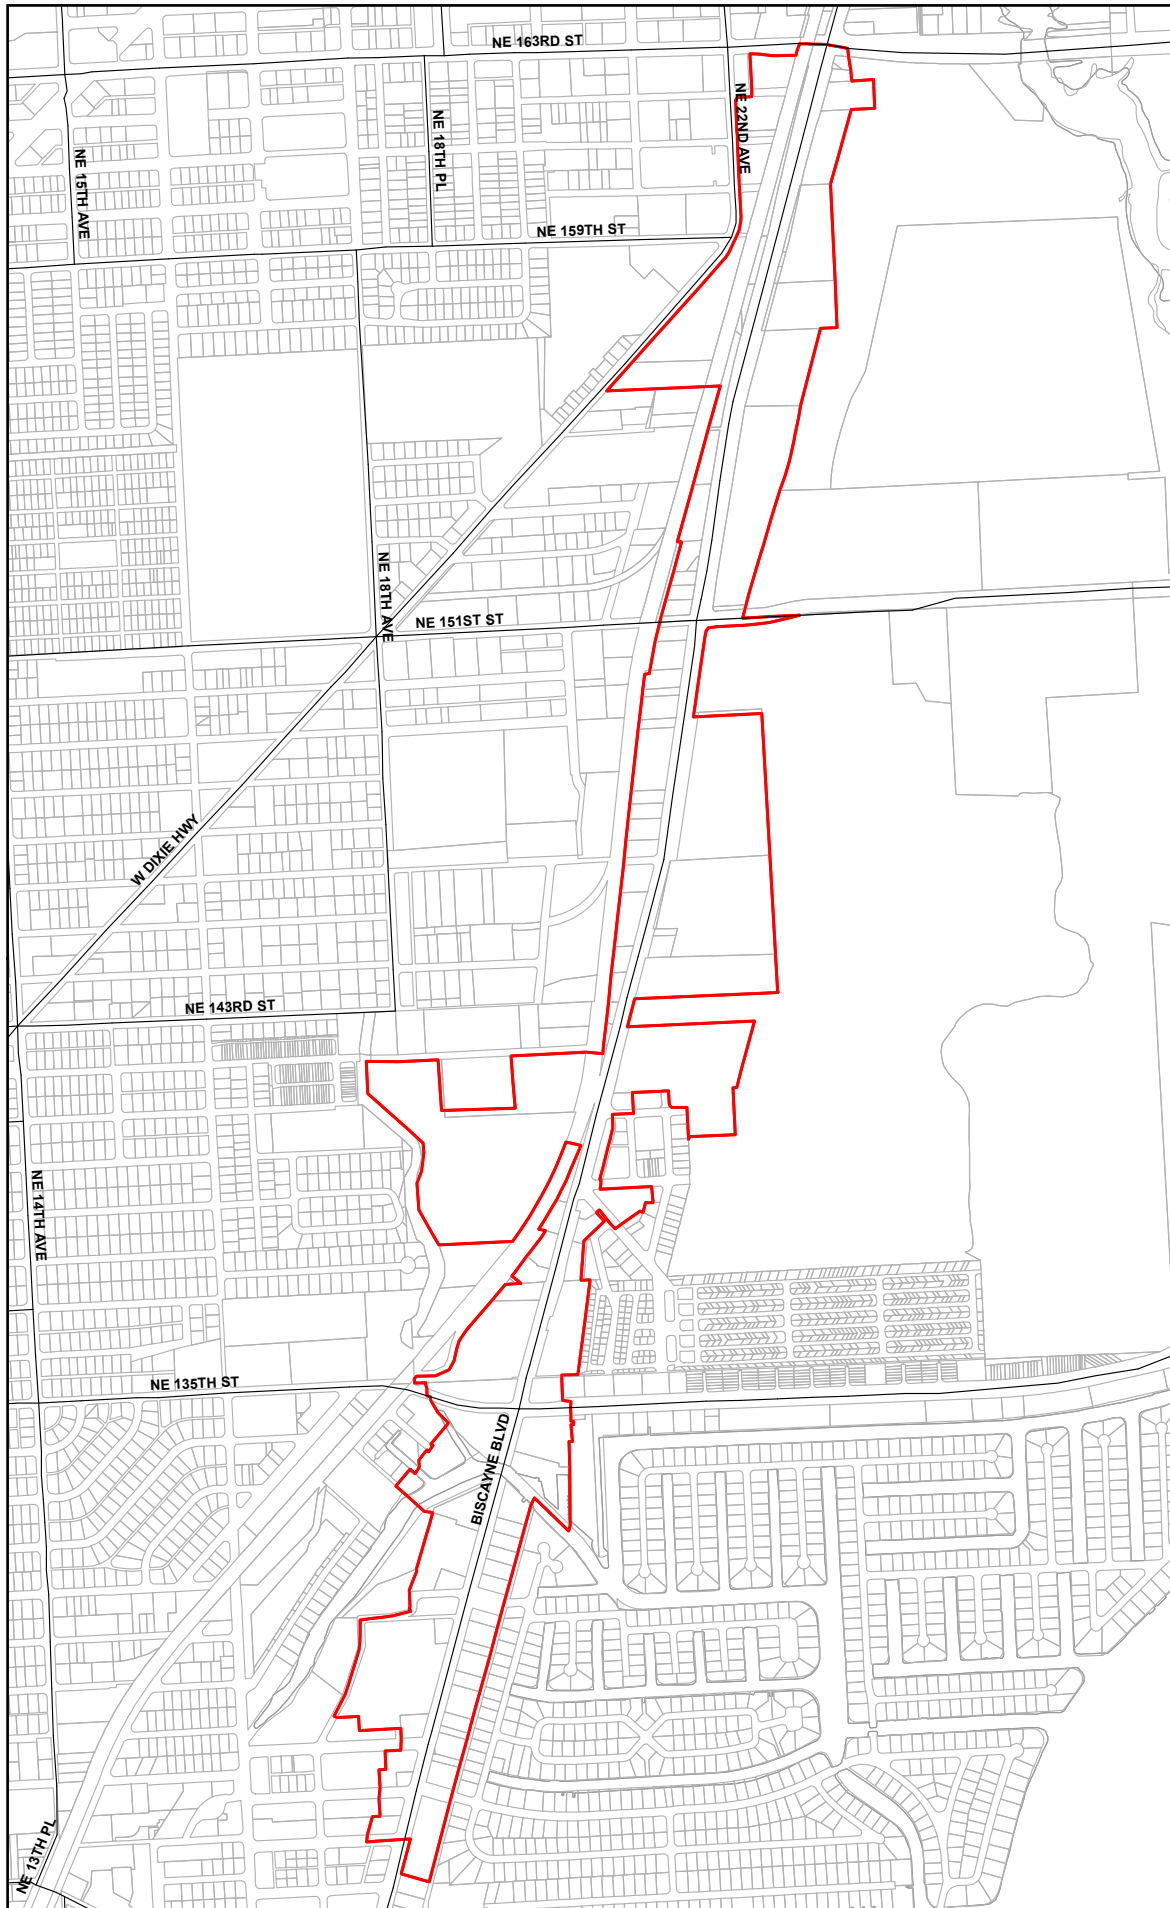

NORTH MIAMI BISCAZYNE BOULEVARD DISTRICT TARGETED URBAN AREA

 *Includes all Parces Fronting Biscayne Boulevard from NE 125 Street. to NE 163 Street
 Major Streets and Highways