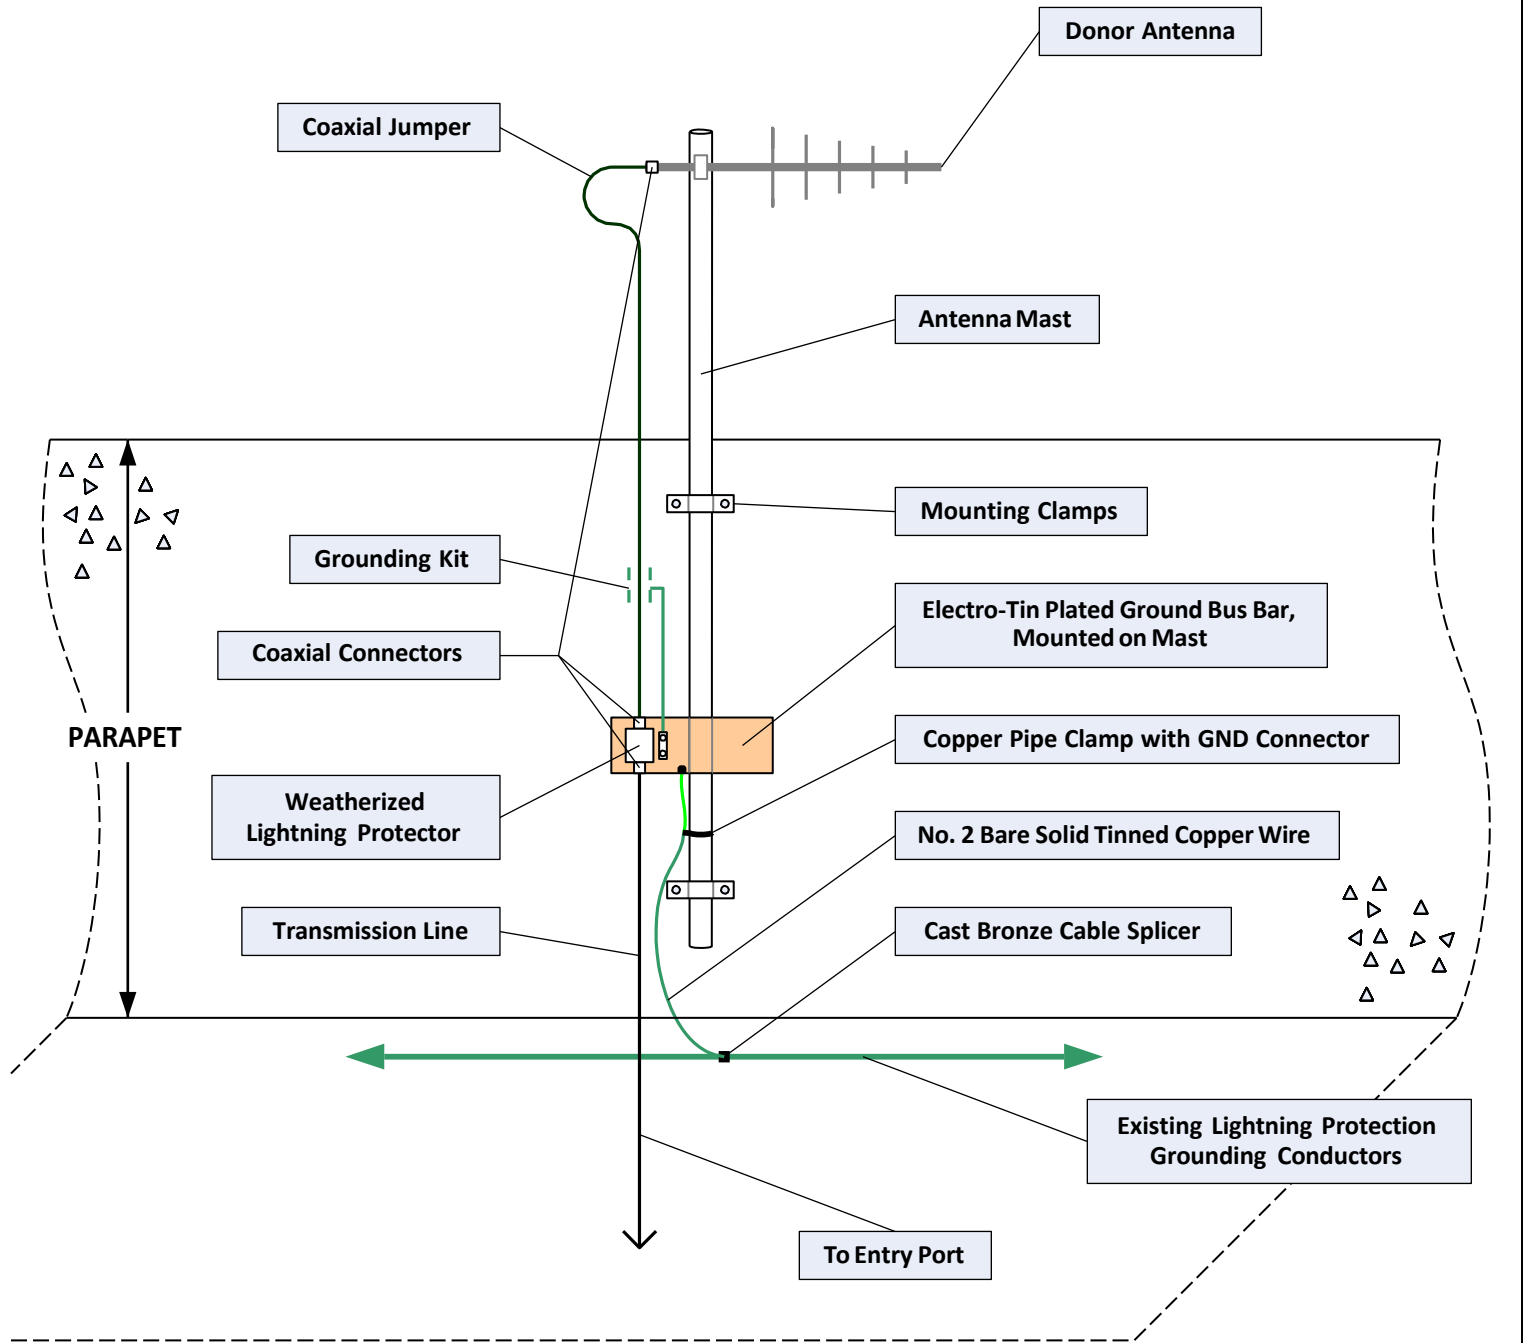

# TYPICAL ANTENNA INSTALLATION

|   |                             |                                      |           |         |
|---|-----------------------------|--------------------------------------|-----------|---------|
|  | ITD RADIO ENGINEERING GROUP |                                      |           |         |
|   | TITLE                       | TYPICAL 800 MHz ANTENNA INSTALLATION |           |         |
| DESIGN BY: ALBERTO DELGADO  | FILE NAME                   | TYP 800 ANT INST                     | REV. DATE | REV 2.0 |
| PROJECT:  | SCALE                       | DATE                                 | SHEET     | 1 OF 1  |