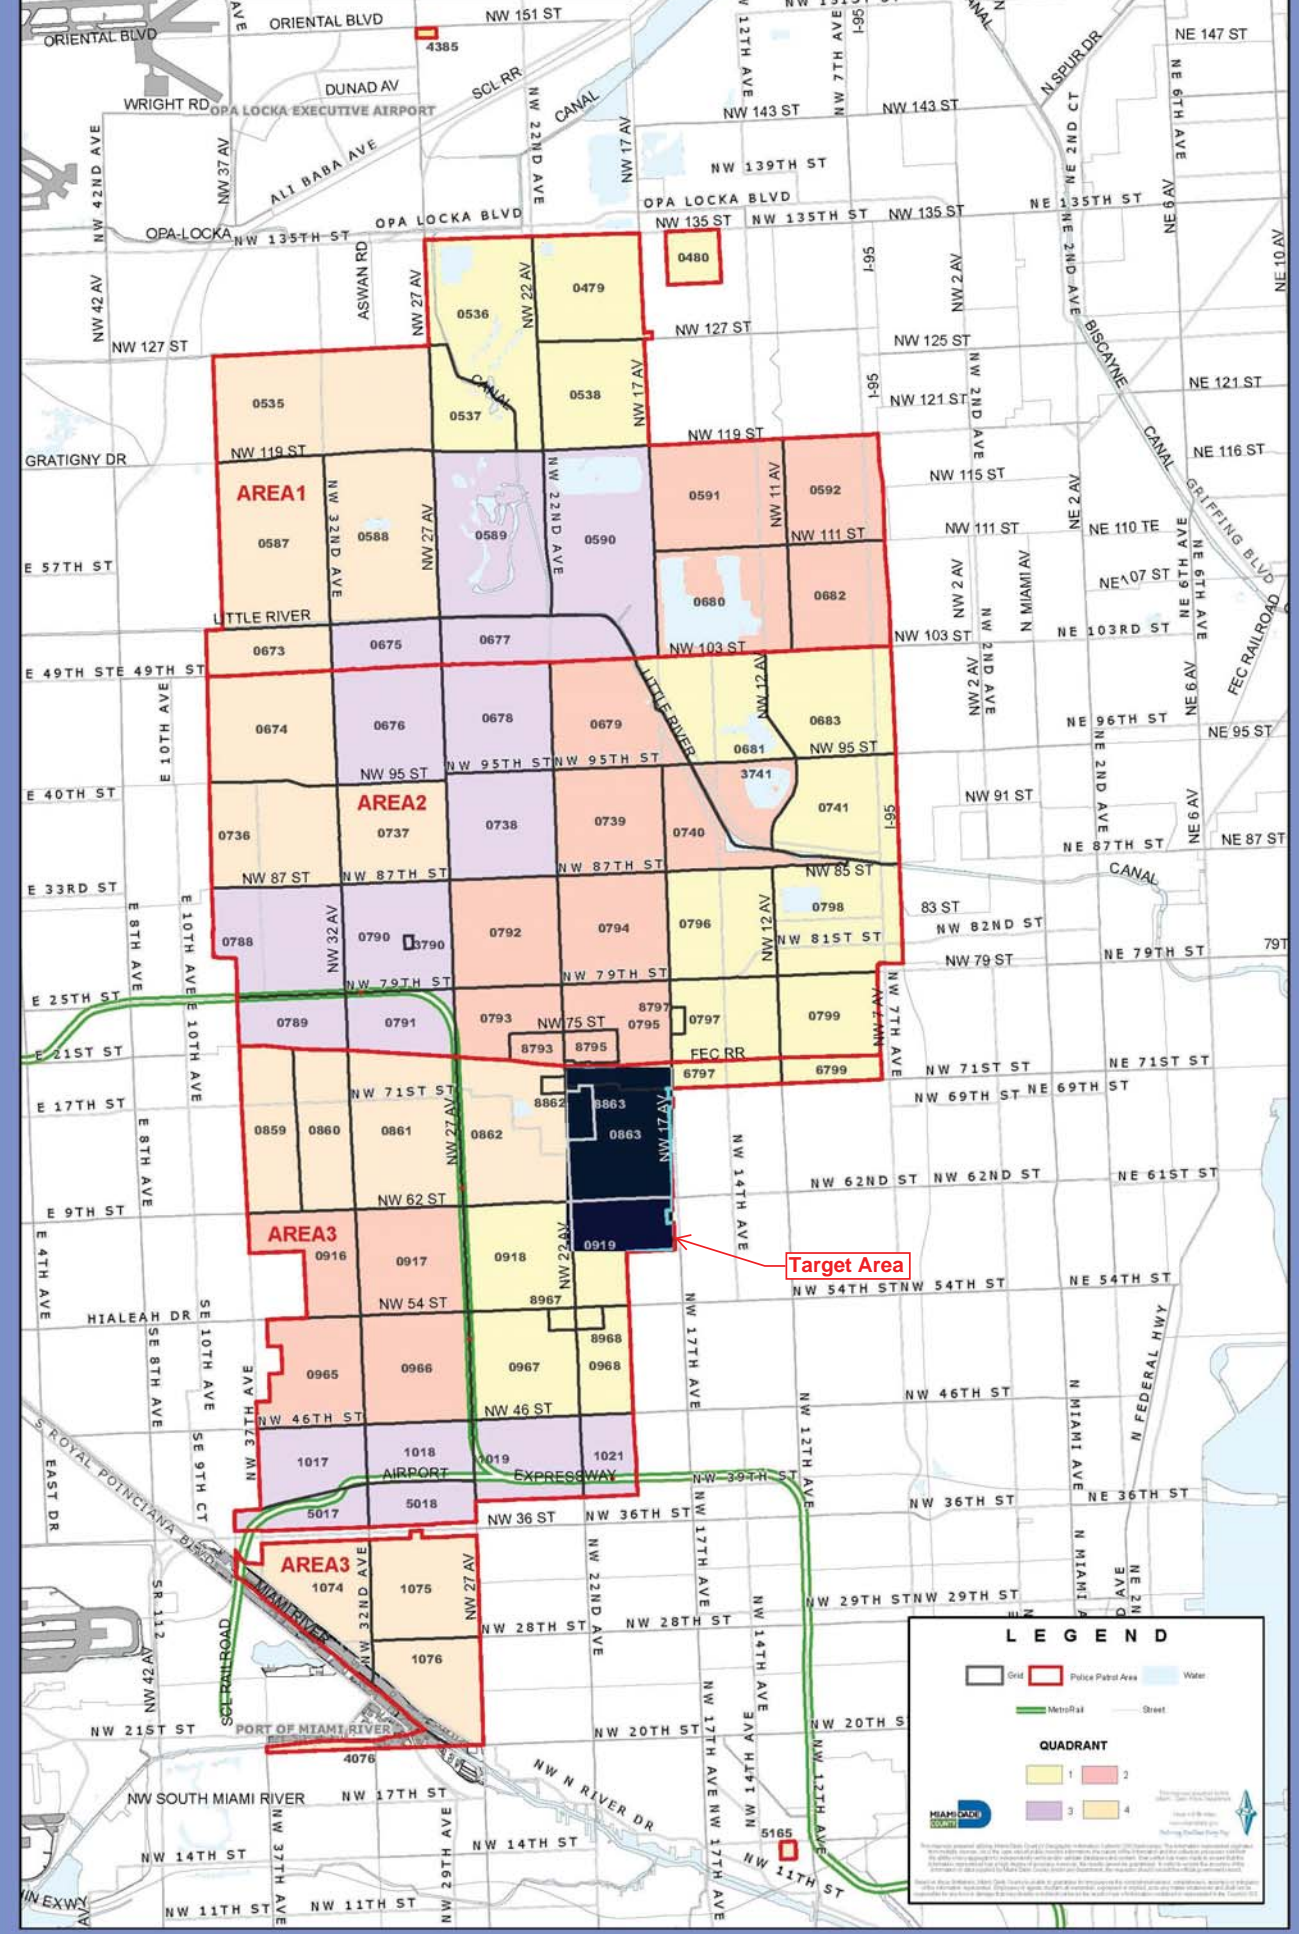

MIAMI - DADE POLICE DEPARTMENT
NORTHSIDE DISTRICT
PATROL AREAS, GRIDS AND QUADRANTS

LEGEND

- Grid
- Police Patrol Area
- Water
- MetroRail
- Street

QUADRANT

- 1 (Yellow)
- 2 (Pink)
- 3 (Purple)
- 4 (Orange)