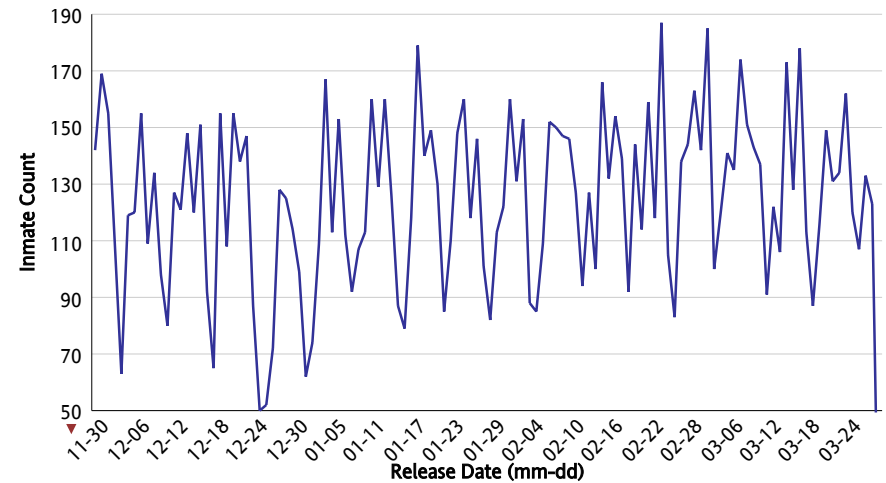

Total Supervised: 5,329

Total Booked: 150

Total Released: 123

Total In Jail On Mar 28, 2023: 5,452

Daily Bookings for the Past 4 Months

Daily Releases for the Past 4 Months

Miami-Dade County
Corrections and Rehabilitation Department
Daily Jail Population Statistics
 Data for: **Tuesday, March 28, 2023**

Director James Reyes (786) 263-6010

In Custody: 4,377
Total Booked: 150

Out of Custody: 952

Total Supervised: 5,329
Total Released: 123
Total In Jail On Mar 28, 2023: 5,452

Men: 92%

Women: 8%

| | Female | Male | Totals |
|----------------|------------|--------------|--------------|
| Hispanic | 147 | 1,781 | 1,928 |
| Non-Hispanic | 209 | 2,279 | 2,488 |
| Unknown | 85 | 828 | 913 |
| Totals: | 441 | 4,888 | 5,329 |