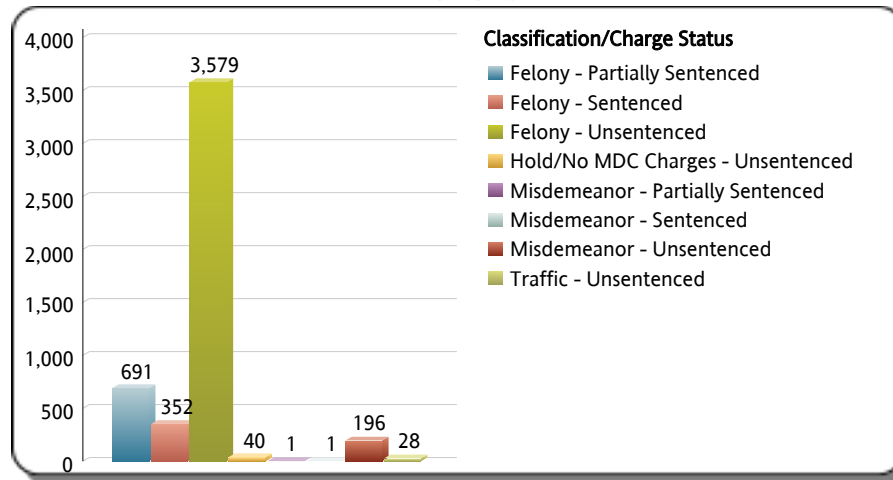

Total Supervised: 5,329

Total Booked: 150

Total Released: 123

Total In Jail On Mar 28, 2023: 5,452

Daily Bookings for the Past 4 Months

Daily Releases for the Past 4 Months

Miami-Dade County
Corrections and Rehabilitation Department
Daily Jail Population Statistics
 Data for: **Tuesday, March 28, 2023**

Director James Reyes (786) 263-6010

In Custody: 4,377
Total Booked: 150

Out of Custody: 952

Total Supervised: 5,329
Total Released: 123
Total In Jail On Mar 28, 2023: 5,452

Men: 92%

Women: 8%

| | Female | Male | Totals |
|----------------|------------|--------------|--------------|
| Hispanic | 147 | 1,781 | 1,928 |
| Non-Hispanic | 209 | 2,279 | 2,488 |
| Unknown | 85 | 828 | 913 |
| Totals: | 441 | 4,888 | 5,329 |