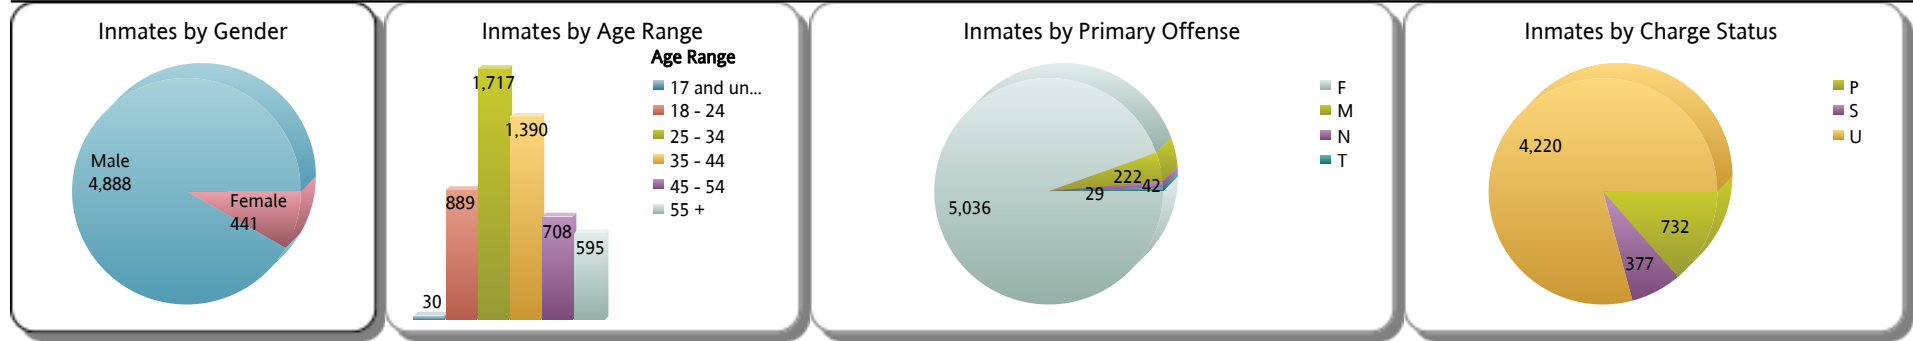

Total Supervised: 5,329

Total Booked: 150

Total Released: 123

Total In Jail On Mar 28, 2023: 5,452

Average Daily Population (ADP) Over the Last 180 Days: 4,419

Average Length of Stay (ALOS) Over the Last 180 Days: 55.16