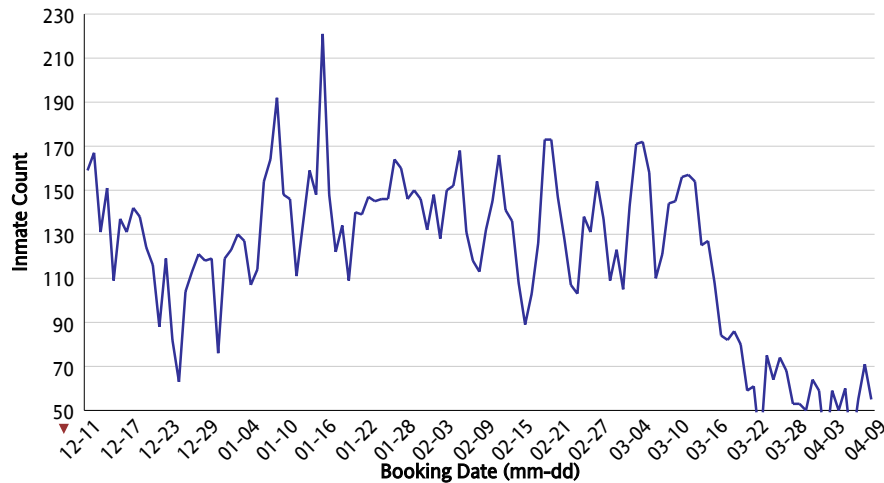

**In Facilities Inmate Population: 3,336**

**Outside Facilities Inmate Population: 1,090**

**Total Inmates Supervised: 4,426**

**Total Inmates Booked: 55**

**Total Inmates Released: 79**

**Total Inmates In Jail During Apr 9, 2020: 4,505**

**Daily Bookings for the Past 4 Months**

**Daily Releases for the Past 4 Months**

**Miami-Dade County**  
**Corrections and Rehabilitation Department**  
**Daily Jail Population Statistics**  
 Data for: **Thursday, April 9, 2020**

Director Daniel Junior (786) 263-6010

Mayor Carlos A. Gimenez

**In Facilities Inmate Population: 3,336**  
**Total Inmates Booked: 55**

**Outside Facilities Inmate Population: 1,090**

**Total Inmates Supervised: 4,426**  
**Total Inmates Released: 79**  
**Total Inmates In Jail During Apr 9, 2020: 4,505**