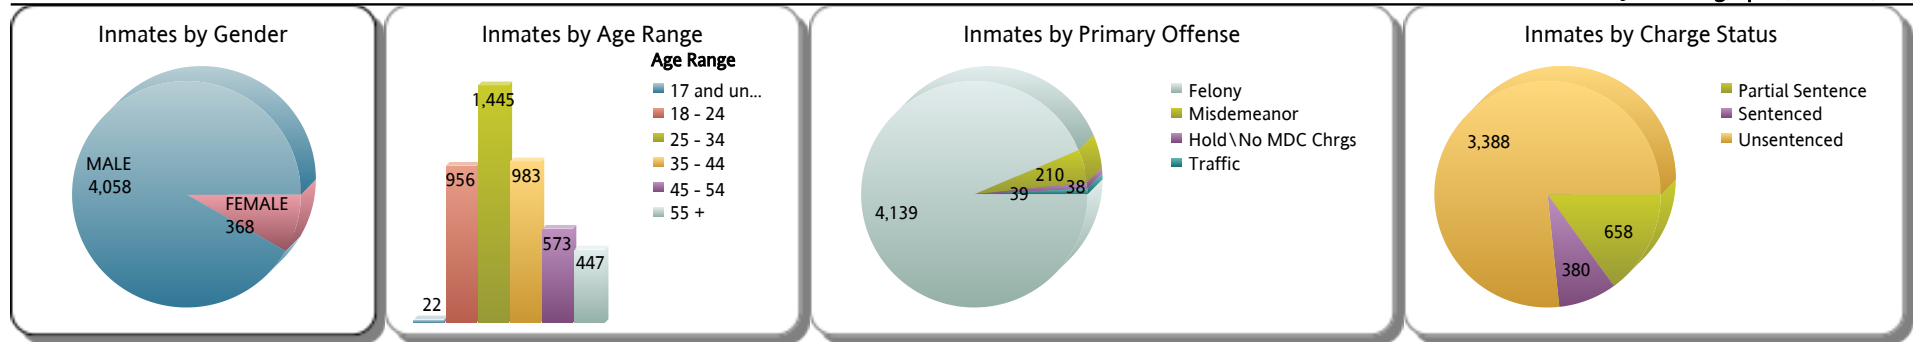

**In Facilities Inmate Population: 3,336**

**Outside Facilities Inmate Population: 1,090**

**Total Inmates Supervised: 4,426**

**Total Inmates Booked: 55**

**Total Inmates Released: 79**

**Total Inmates In Jail During Apr 9, 2020: 4,505**

**Average Daily Population (ADP) Over the Last 180 Days: 3,816**

**Average Length of Stay (ALOS) Over the Last 180 Days: 36.58**

**Top 12 Inmates with the Longest Length of Stay (In Days)**

LOS	JAIL NUMBER	LAST NAME	FIRST NAME	RACE	GENDER	HIGHEST OFFENSE
5,166	060013544	LAWSON	LARRY	B	M	MURDER 1ST DEGREE
4,754	070029579	SULET	LEMAY	W	M	MURDER 1ST DEGREE
4,565	070088206	CHARLES	JOHNNY	B	M	MURDER 1ST DEGREE
4,487	070113502	CADET	BENSON	B	M	MURDER 1ST DEGREE
4,411	080022681	DANIEL	MAX	B	M	MURDER 1ST DEGREE
3,874	090074528	BROWN	STEVIE	B	M	MURDER 1ST DEGREE
3,757	090108604	MARTIN	GREGORY	B	M	MURDER 1ST DEGREE
3,738	100003323	BROWN	WILLIAM	B	M	MURDER 1ST DEGREE
3,675	100021756	JULMICE	LEOPOLE	B	M	BURGLARY/ASLTT/ARMED
3,323	110015993	BARAHONA	CARMEN	W	F	MURDER 1ST DEGREE
3,305	110020445	BARAHONA	JORGE	W	M	MURDER 1ST DEGREE
3,207	110045303	ROBINSON	JAVON	B	M	MURDER 1ST DEGREE