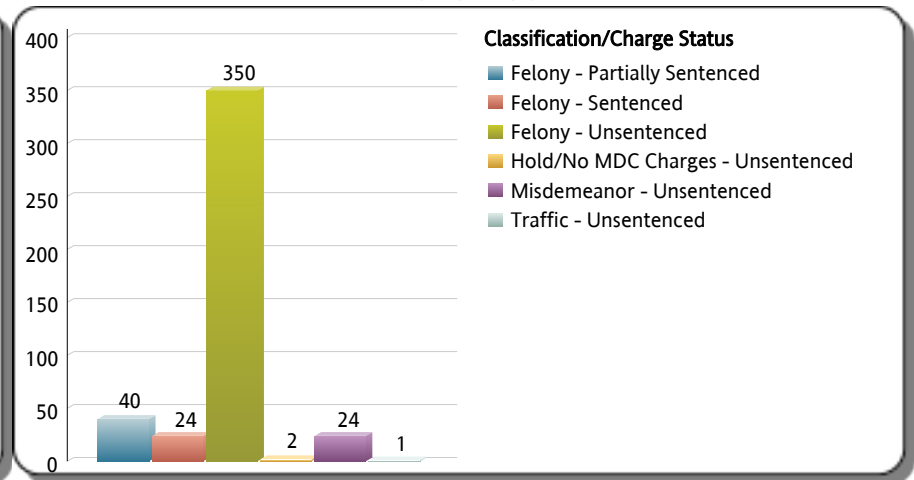

Total Supervised: 5,329

Total Booked: 150

Total Released: 123

Total In Jail On Mar 28, 2023: 5,452

Daily Bookings for the Past 4 Months

Daily Releases for the Past 4 Months

Miami-Dade County
Corrections and Rehabilitation Department
Daily Jail Population Statistics
 Data for: **Tuesday, March 28, 2023**

Director James Reyes (786) 263-6010

In Custody: 4,377
Total Booked: 150

Out of Custody: 952

Total Supervised: 5,329
Total Released: 123
Total In Jail On Mar 28, 2023: 5,452

Men: 92%

Women: 8%

| | Female | Male | Totals |
|----------------|------------|--------------|--------------|
| Hispanic | 147 | 1,781 | 1,928 |
| Non-Hispanic | 209 | 2,279 | 2,488 |
| Unknown | 85 | 828 | 913 |
| Totals: | 441 | 4,888 | 5,329 |