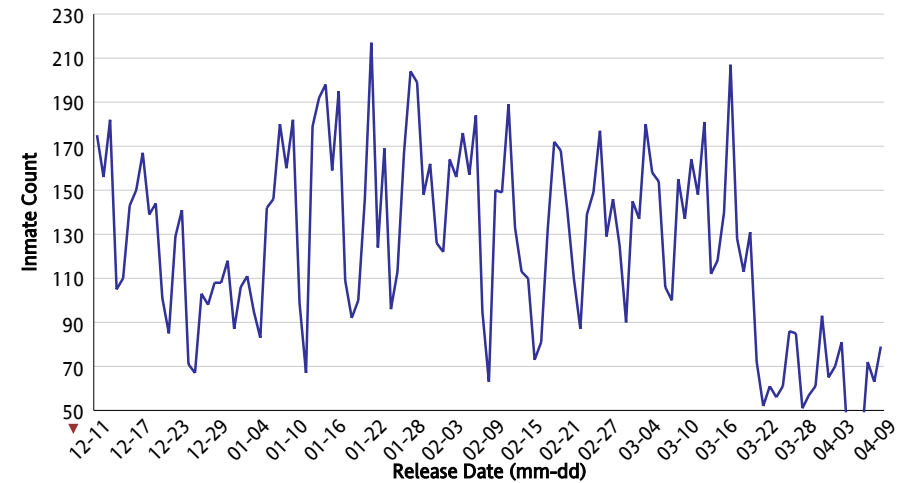

Daily Releases for the Past 4 Months