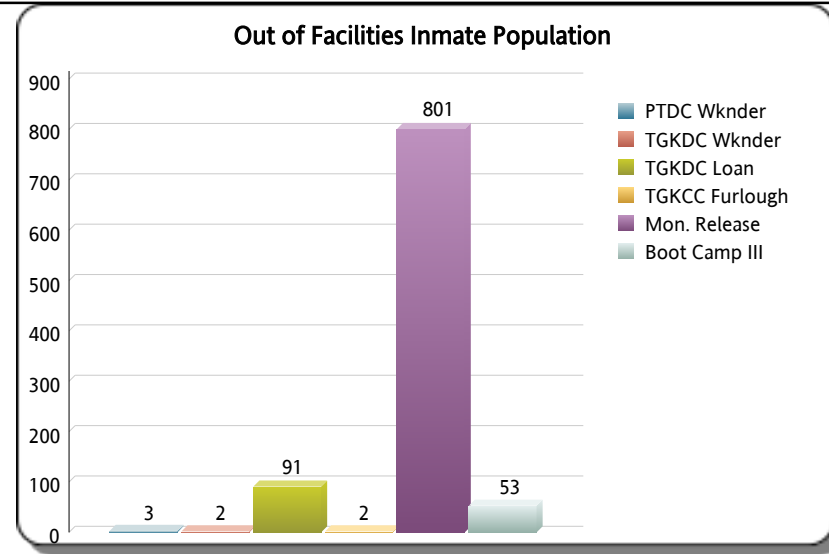

Average Daily Population (ADP) now counts In-Custody Defendants only. Average Length of Stay (ALOS) counts all defendants, who have been released during the past 180 days, and totals the length of stay they have been in custody.

Miami-Dade County
Corrections and Rehabilitation Department
Daily Jail Population Statistics
 Data for: **Tuesday, March 28, 2023**

Director James Reyes (786) 263-6010

In Custody: 4,377

Out of Custody: 952

Total Supervised: 5,329

Total Booked: 150

Total Released: 123

Total In Jail On Mar 28, 2023: 5,452

Daily Bookings for the Past 4 Months

Daily Releases for the Past 4 Months

Miami-Dade County
Corrections and Rehabilitation Department
Daily Jail Population Statistics
 Data for: **Tuesday, March 28, 2023**

Director James Reyes (786) 263-6010

In Custody: 4,377
Total Booked: 150

Out of Custody: 952

Total Supervised: 5,329
Total Released: 123
Total In Jail On Mar 28, 2023: 5,452

Men: 92%

Women: 8%

| | Female | Male | Totals |
|----------------|------------|--------------|--------------|
| Hispanic | 147 | 1,781 | 1,928 |
| Non-Hispanic | 209 | 2,279 | 2,488 |
| Unknown | 85 | 828 | 913 |
| Totals: | 441 | 4,888 | 5,329 |