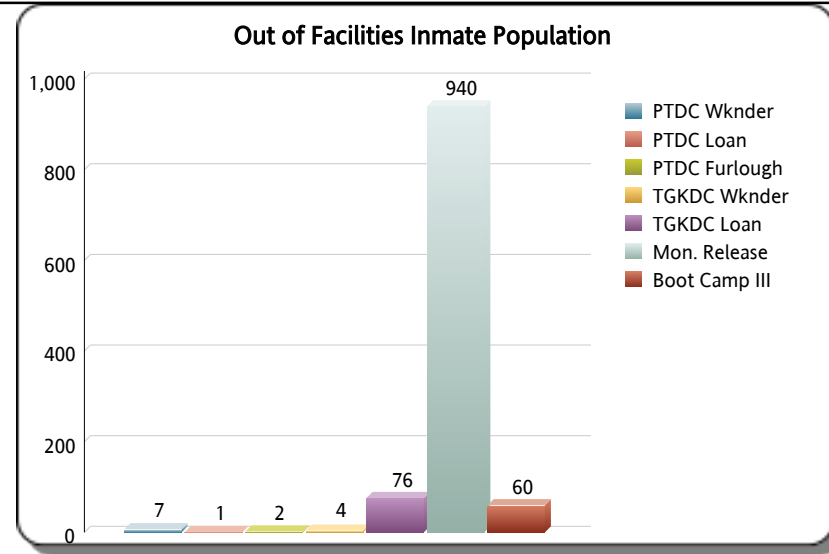

**In Facilities Inmate Population: 3,336**

**Outside Facilities Inmate Population: 1,090**

**Total Inmates Supervised: 4,426**

**Total Inmates Booked: 55**

**Total Inmates Released: 79**

**Total Inmates In Jail During Apr 9, 2020: 4,505**

**Daily Bookings for the Past 4 Months**

**Daily Releases for the Past 4 Months**

**Miami-Dade County**  
**Corrections and Rehabilitation Department**  
**Daily Jail Population Statistics**  
 Data for: **Thursday, April 9, 2020**

Director Daniel Junior (786) 263-6010

Mayor Carlos A. Gimenez

**In Facilities Inmate Population: 3,336**  
**Total Inmates Booked: 55**

**Outside Facilities Inmate Population: 1,090**

**Total Inmates Supervised: 4,426**  
**Total Inmates Released: 79**  
**Total Inmates In Jail During Apr 9, 2020: 4,505**