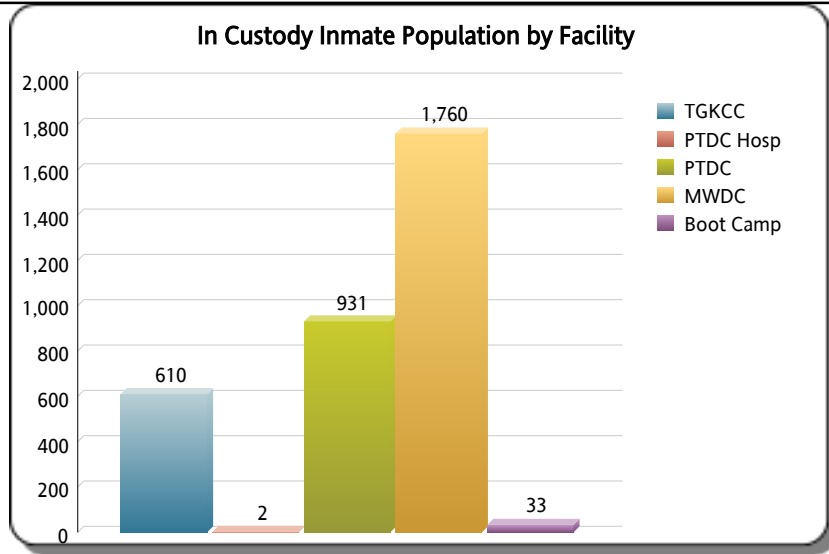

**In Facilities Inmate Population: 3,336**

**Outside Facilities Inmate Population: 1,090**

**Total Inmates Supervised: 4,426**

**Total Inmates Booked: 55**

**Total Inmates Released: 79**

**Total Inmates In Jail During Apr 9, 2020: 4,505**