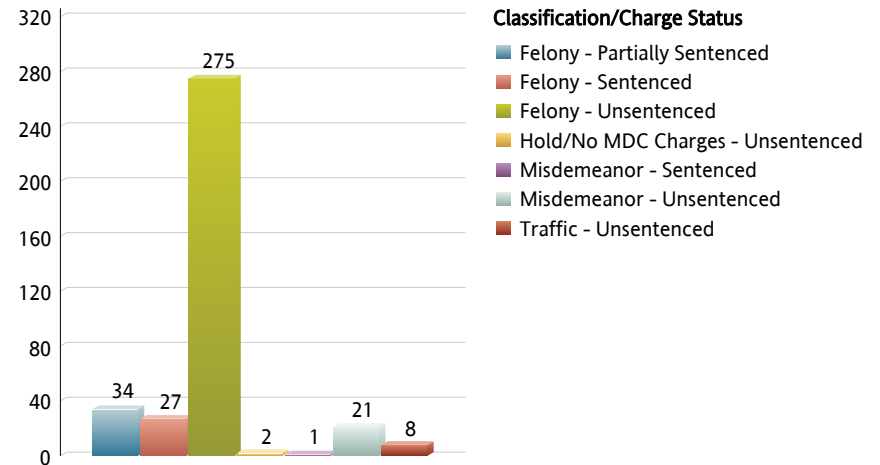

Women: 368 8%