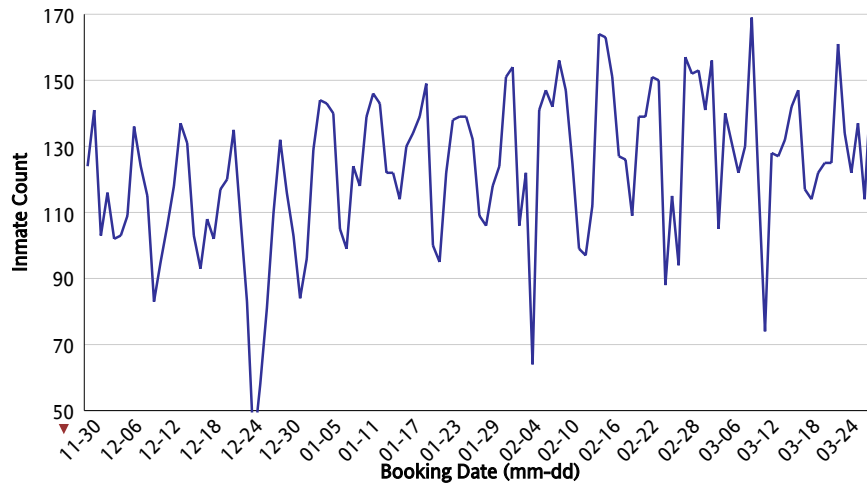

Total Supervised: 5,329

Total Booked: 150

Total Released: 123

Total In Jail On Mar 28, 2023: 5,452

Daily Bookings for the Past 4 Months

Daily Releases for the Past 4 Months

Miami-Dade County
Corrections and Rehabilitation Department
Daily Jail Population Statistics
 Data for: **Tuesday, March 28, 2023**

Director James Reyes (786) 263-6010

In Custody: 4,377
Total Booked: 150

Out of Custody: 952

Total Supervised: 5,329
Total Released: 123
Total In Jail On Mar 28, 2023: 5,452

Men: 92%

Women: 8%

| | Female | Male | Totals |
|----------------|------------|--------------|--------------|
| Hispanic | 147 | 1,781 | 1,928 |
| Non-Hispanic | 209 | 2,279 | 2,488 |
| Unknown | 85 | 828 | 913 |
| Totals: | 441 | 4,888 | 5,329 |