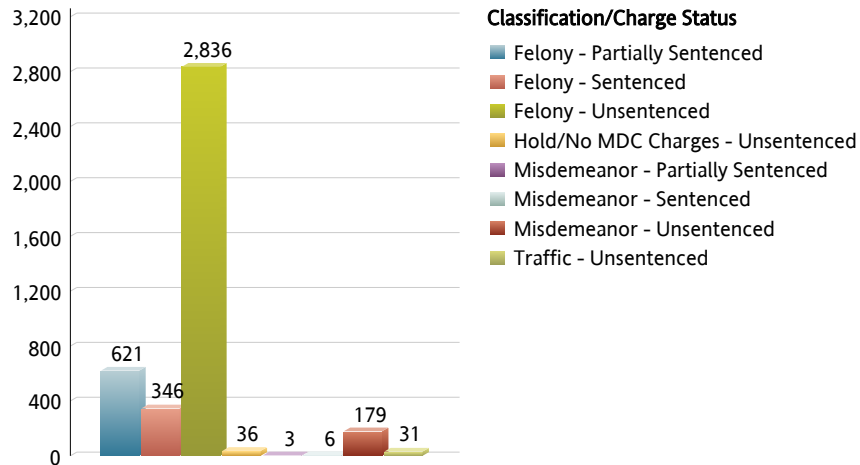

Miami-Dade County
Corrections and Rehabilitation Department
Daily Jail Population Statistics
Data for: **Thursday, April 9, 2020**

Director Daniel Junior (786) 263-6010

Mayor Carlos A. Gimenez

In Facilities Inmate Population: 3,336
Total Inmates Booked: 55

Outside Facilities Inmate Population: 1,090

Total Inmates Supervised: 4,426
Total Inmates Released: 79
Total Inmates In Jail During Apr 9, 2020: 4,505

Men: 4,058 92%