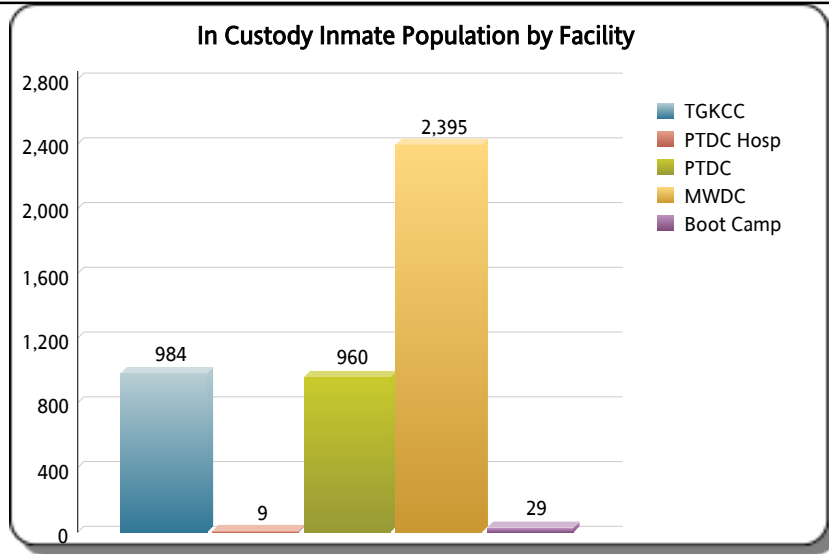

Average Daily Population (ADP) now counts In-Custody Defendants only. Average Length of Stay (ALOS) counts all defendants, who have been released during the past 180 days, and totals the length of stay they have been in custody.

Miami-Dade County
Corrections and Rehabilitation Department
Daily Jail Population Statistics
 Data for: **Tuesday, March 28, 2023**

Director James Reyes (786) 263-6010

In Custody: 4,377

Out of Custody: 952

Total Supervised: 5,329

Total Booked: 150

Total Released: 123

Total In Jail On Mar 28, 2023: 5,452

Daily Bookings for the Past 4 Months

Daily Releases for the Past 4 Months

Miami-Dade County
Corrections and Rehabilitation Department
Daily Jail Population Statistics
 Data for: **Tuesday, March 28, 2023**