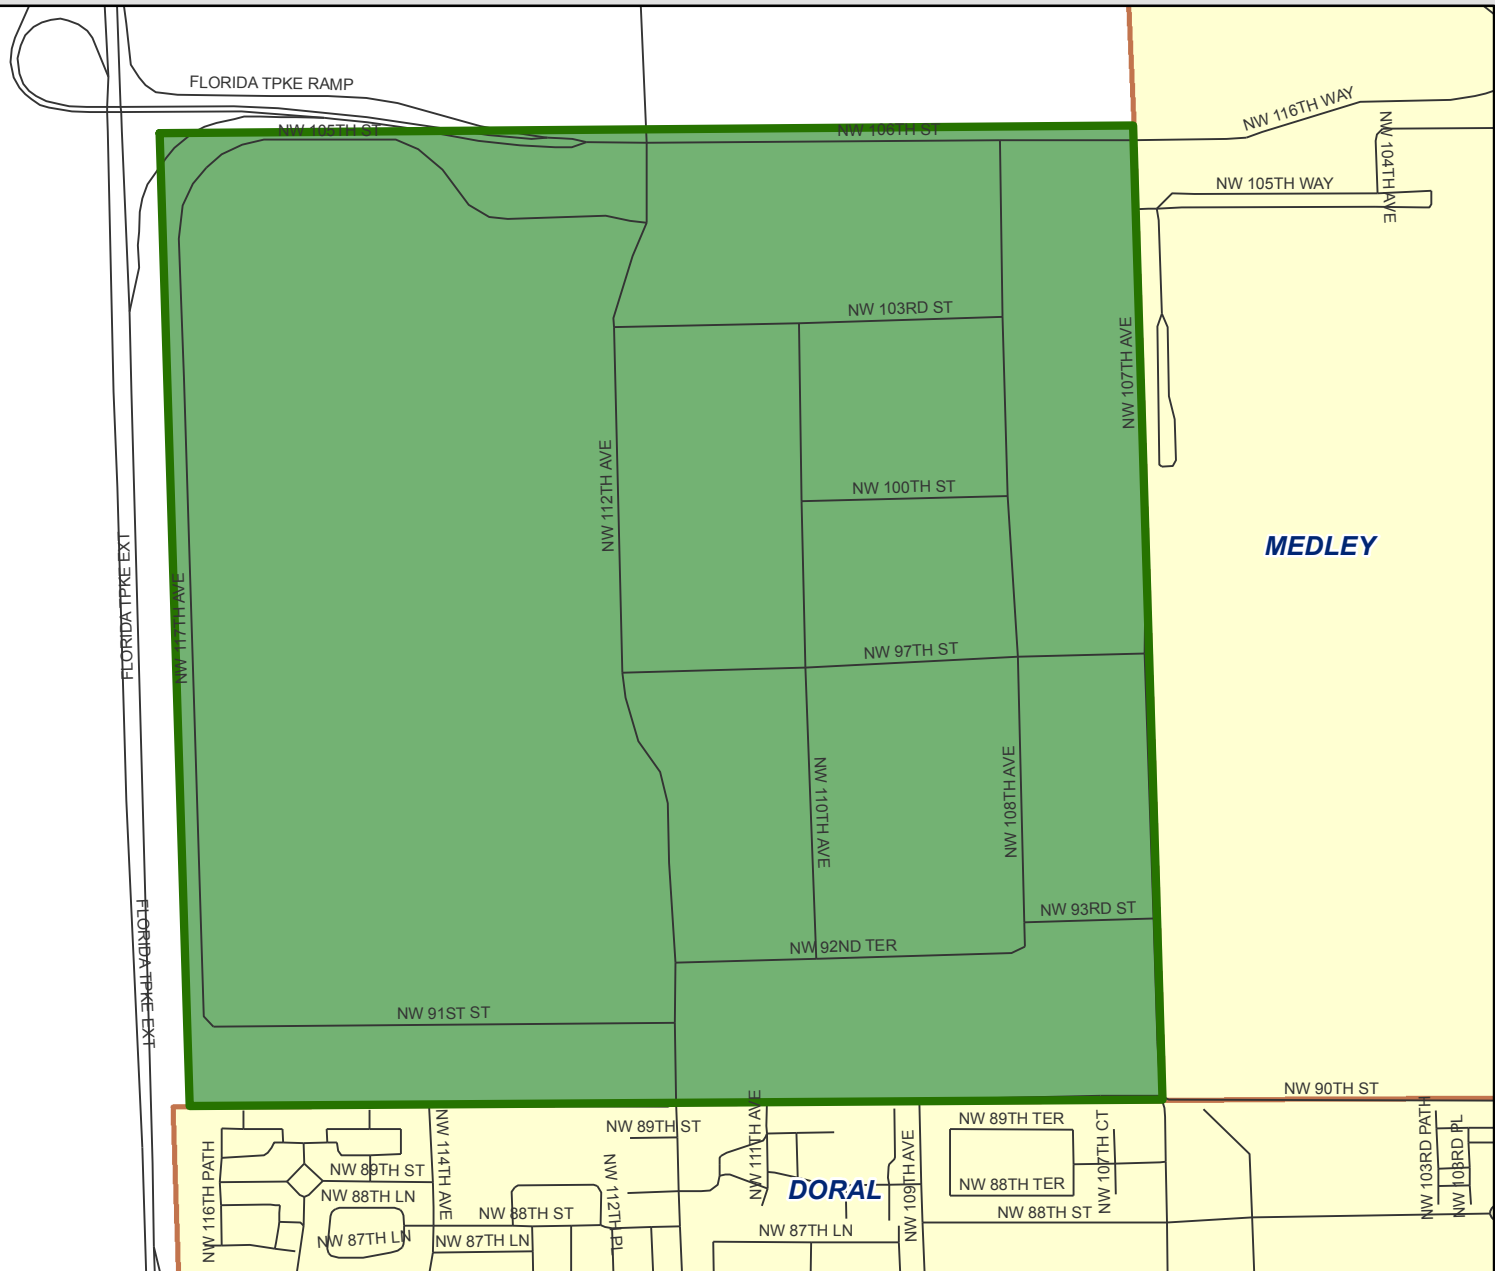

MIAMI-DADE COUNTY

Doral Annexation - Area 6

Legend

- Doral Proposed Annexation
- Municipality
- Street

This map was prepared by the Miami Dade County Information Technology Department Geographic Information Systems (GIS) Division. For the Office of Management and Budget
April 2019