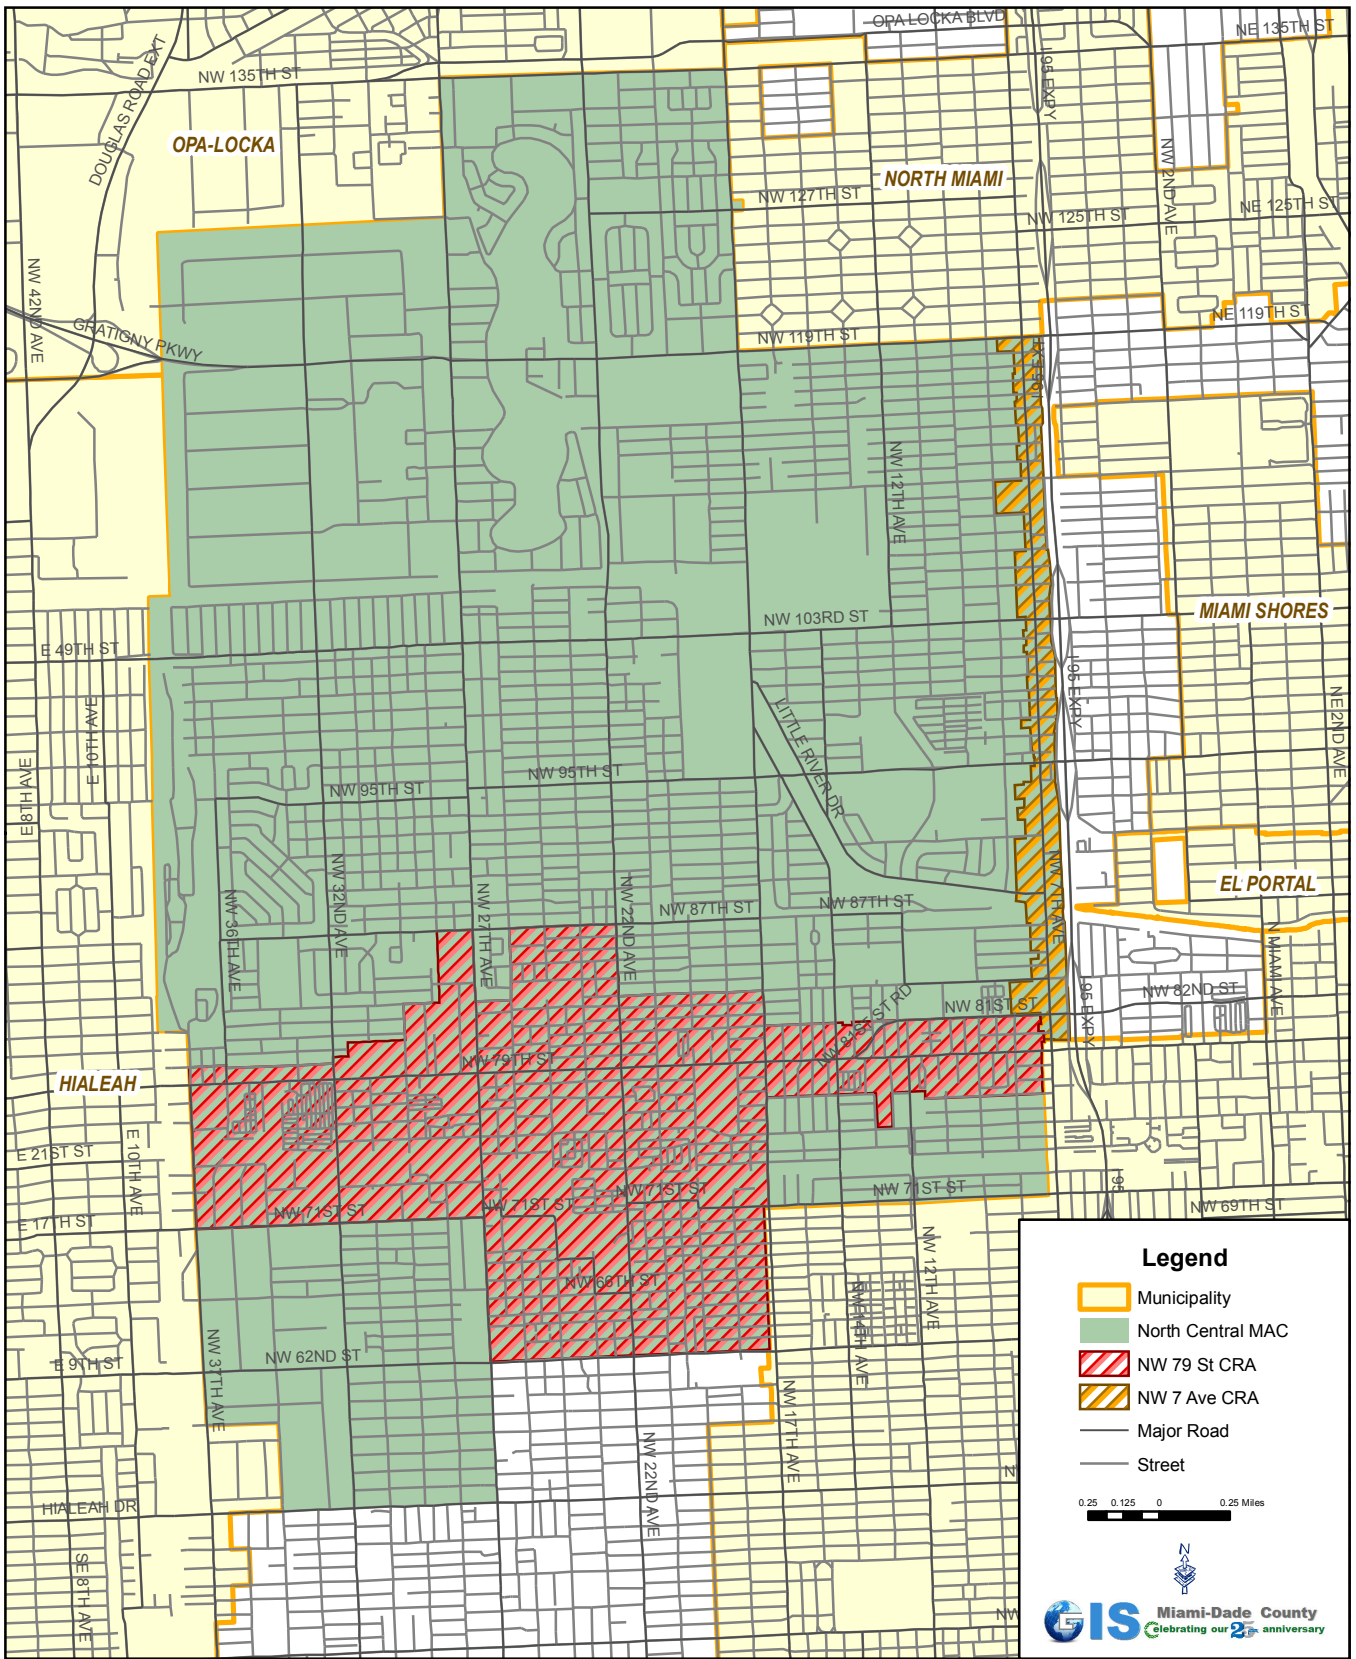

MIAMI-DADE COUNTY NORTH CENTRAL MAC

This map was prepared by the Miami Dade County Information Technology Department Geographic Information Systems (GIS) Division For the Office of Management and Budget
June 2013

This map and associated information is to be used only for public business as may be authorized by law and no reproduction for commercial use or sale is permitted.
No expressed or implied warranties including but not limited to the implied warranties of merchantability or fitness for a particular purpose is made. User is warned the materials contained herein are provided "as is".