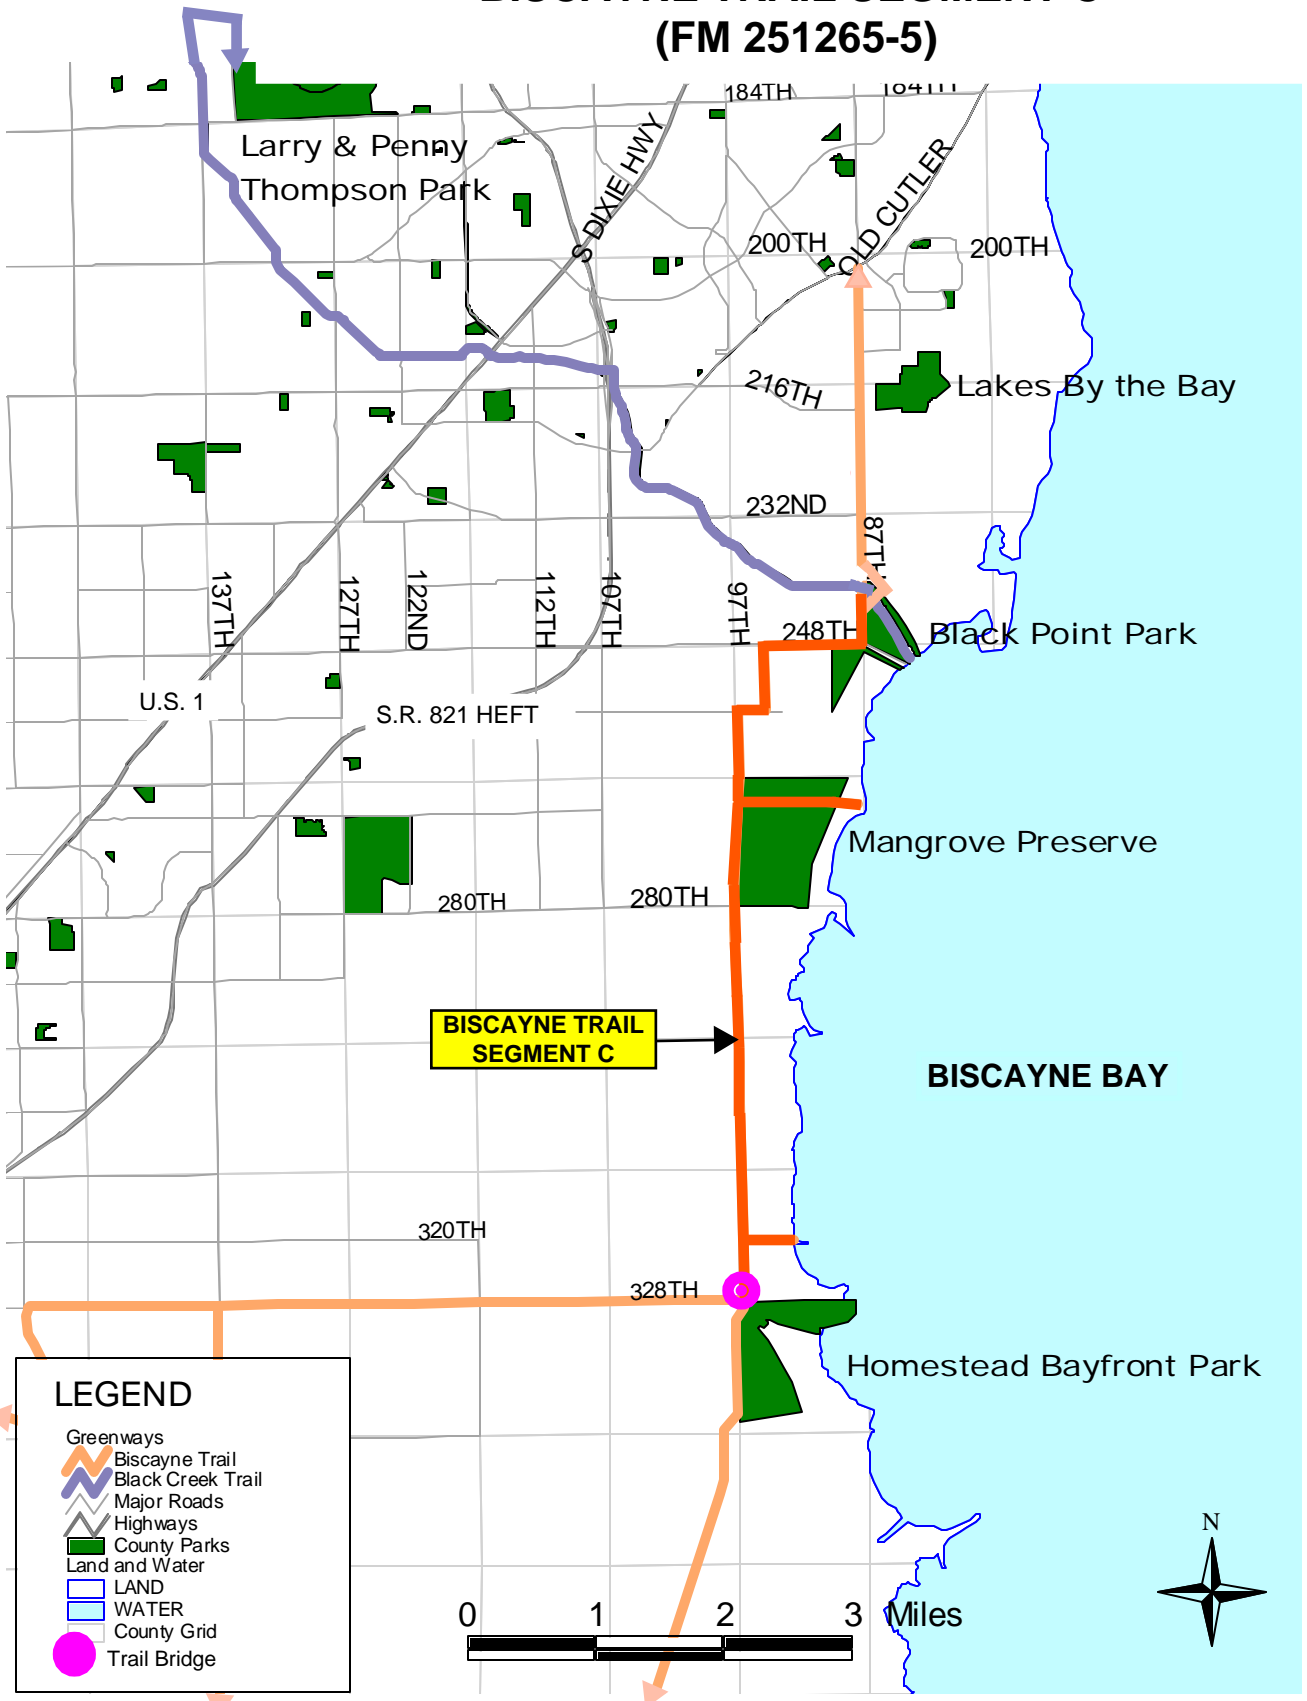

MIAMI-DADE COUNTY
PARKS, RECREATION and OPEN SPACES DEPARTMENT
SOUTH DADE GREENWAYS NETWORK
BISCAYNE TRAIL SEGMENT C
(FM 251265-5)

LEGEND

- Greenways
 - Biscayne Trail
 - Black Creek Trail
- Major Roads
- Highways
- County Parks
- Land and Water
 - LAND
 - WATER
- County Grid
- Trail Bridge