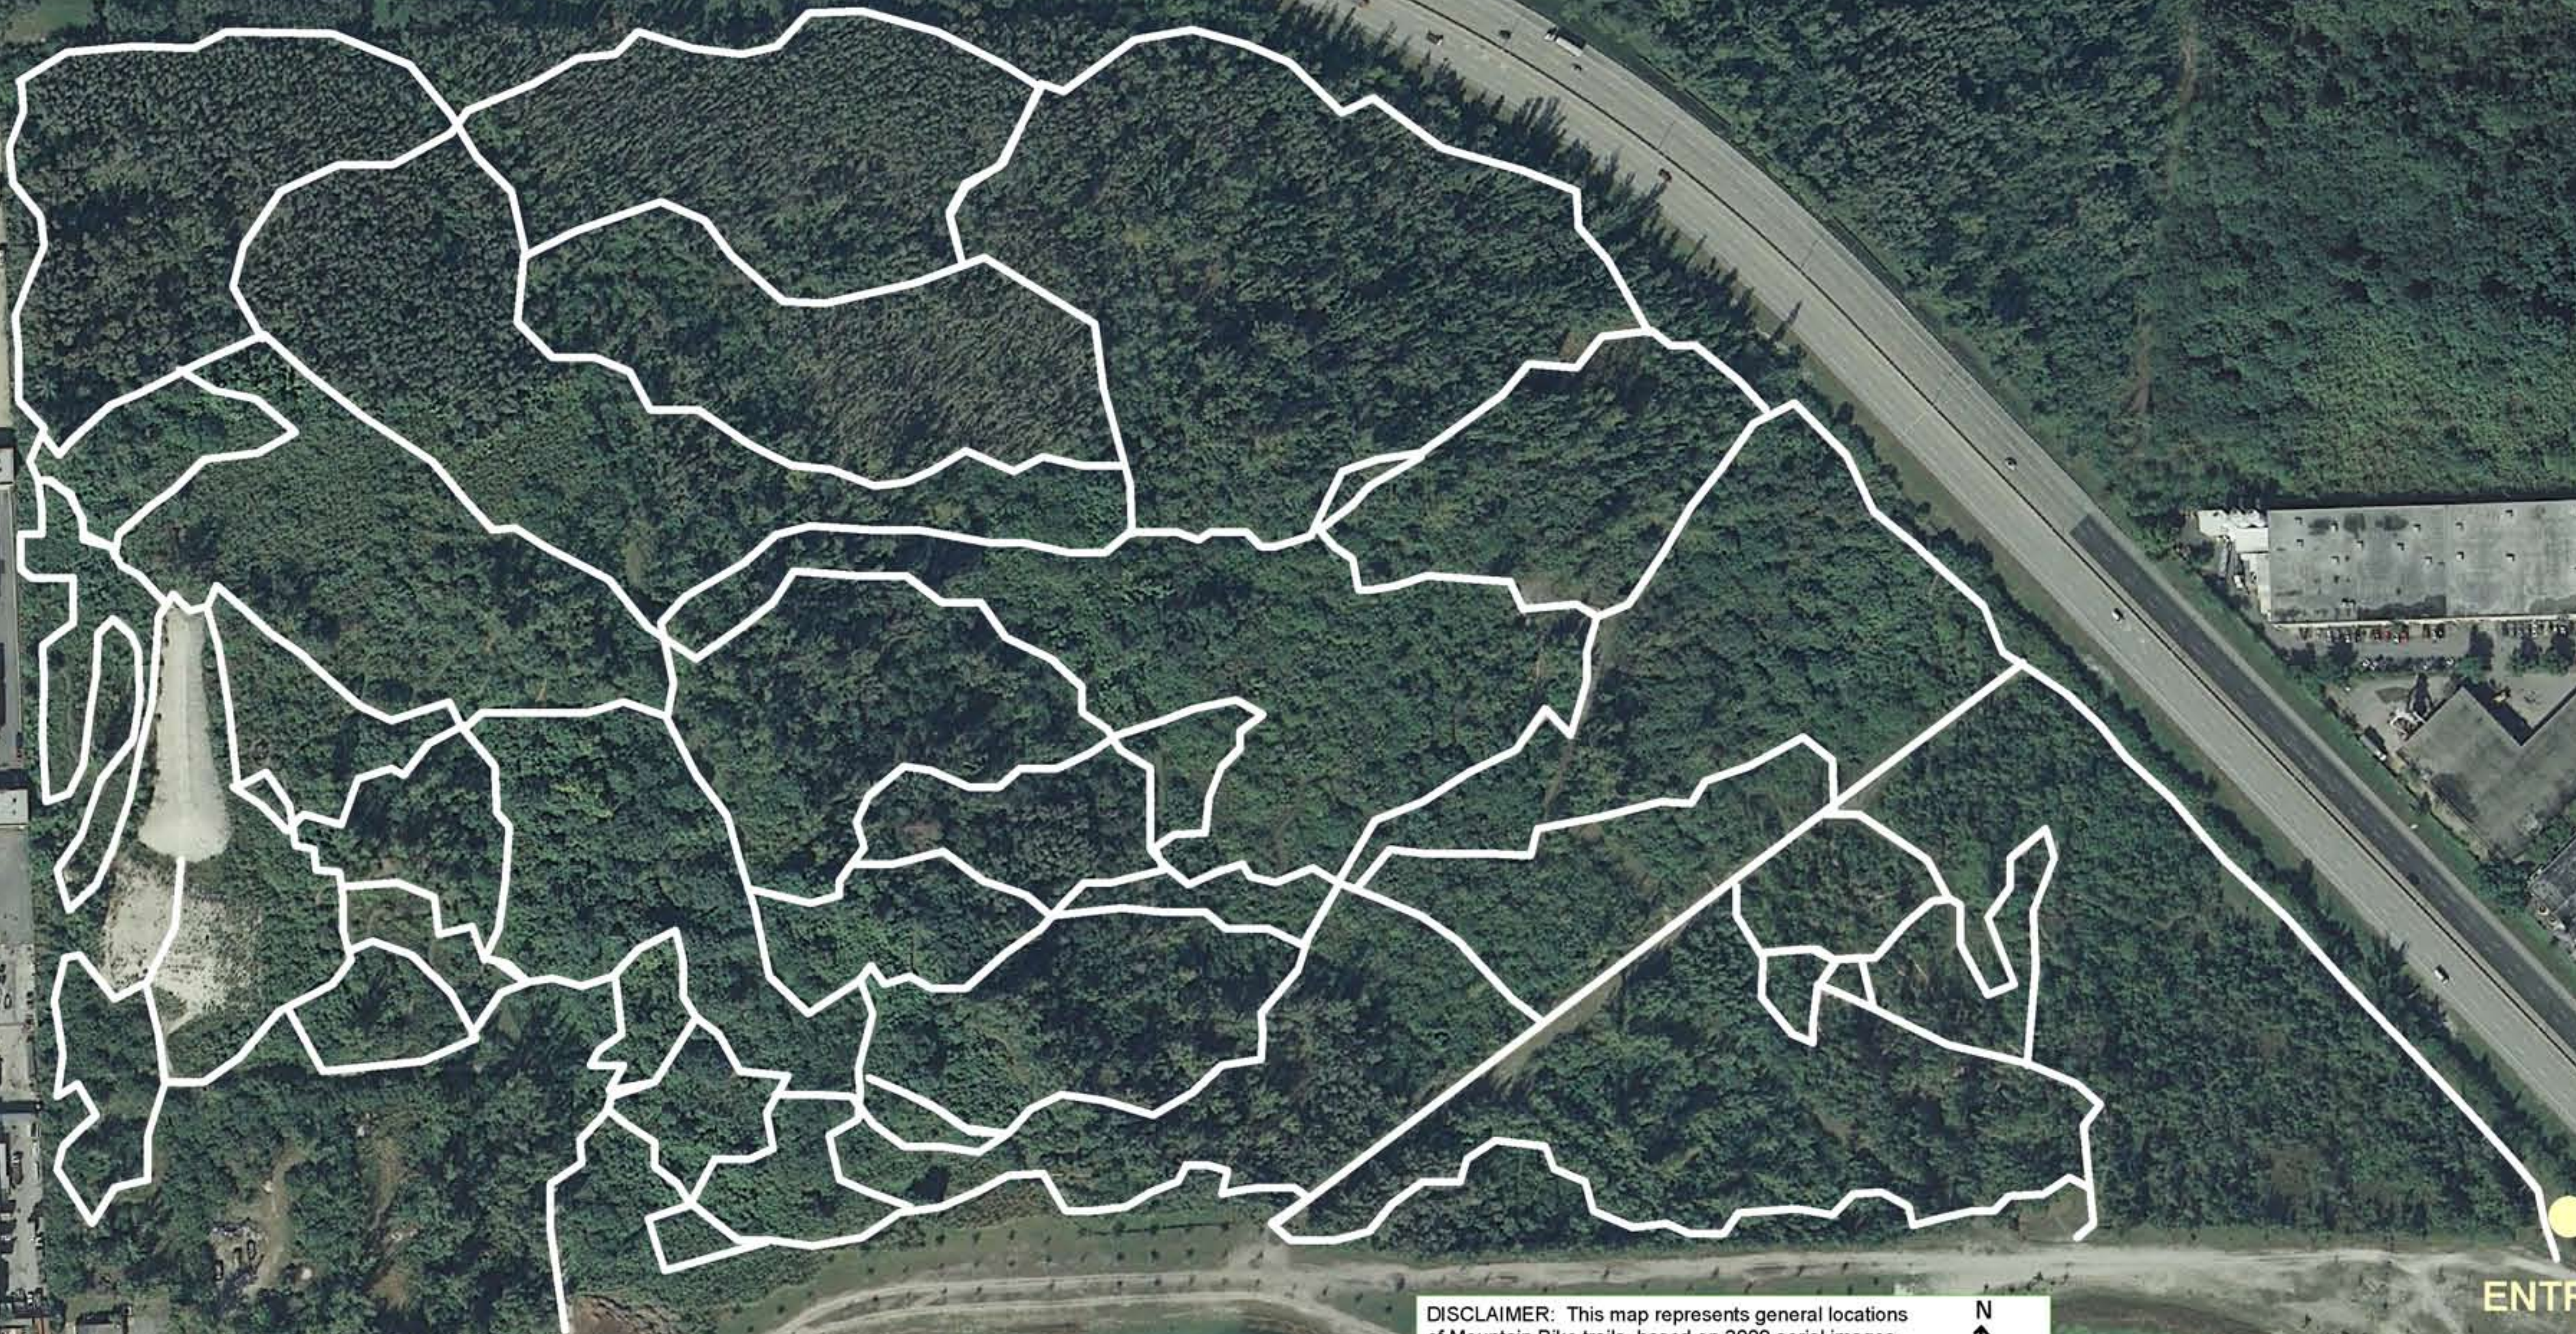

GRATIGNY PKWY

NW 135TH ST

**AMELIA EARHART PARK MOUNTAIN BIKE TRAILS**

**ENTRANCE**

DISCLAIMER: This map represents general locations of Mountain Bike trails, based on 2009 aerial images. This map does not provide exact trail locations, and trail alignments are subject to change without notice.

N  
↑

NOT TO SCALE  
MAY 26, 2010

LAKE