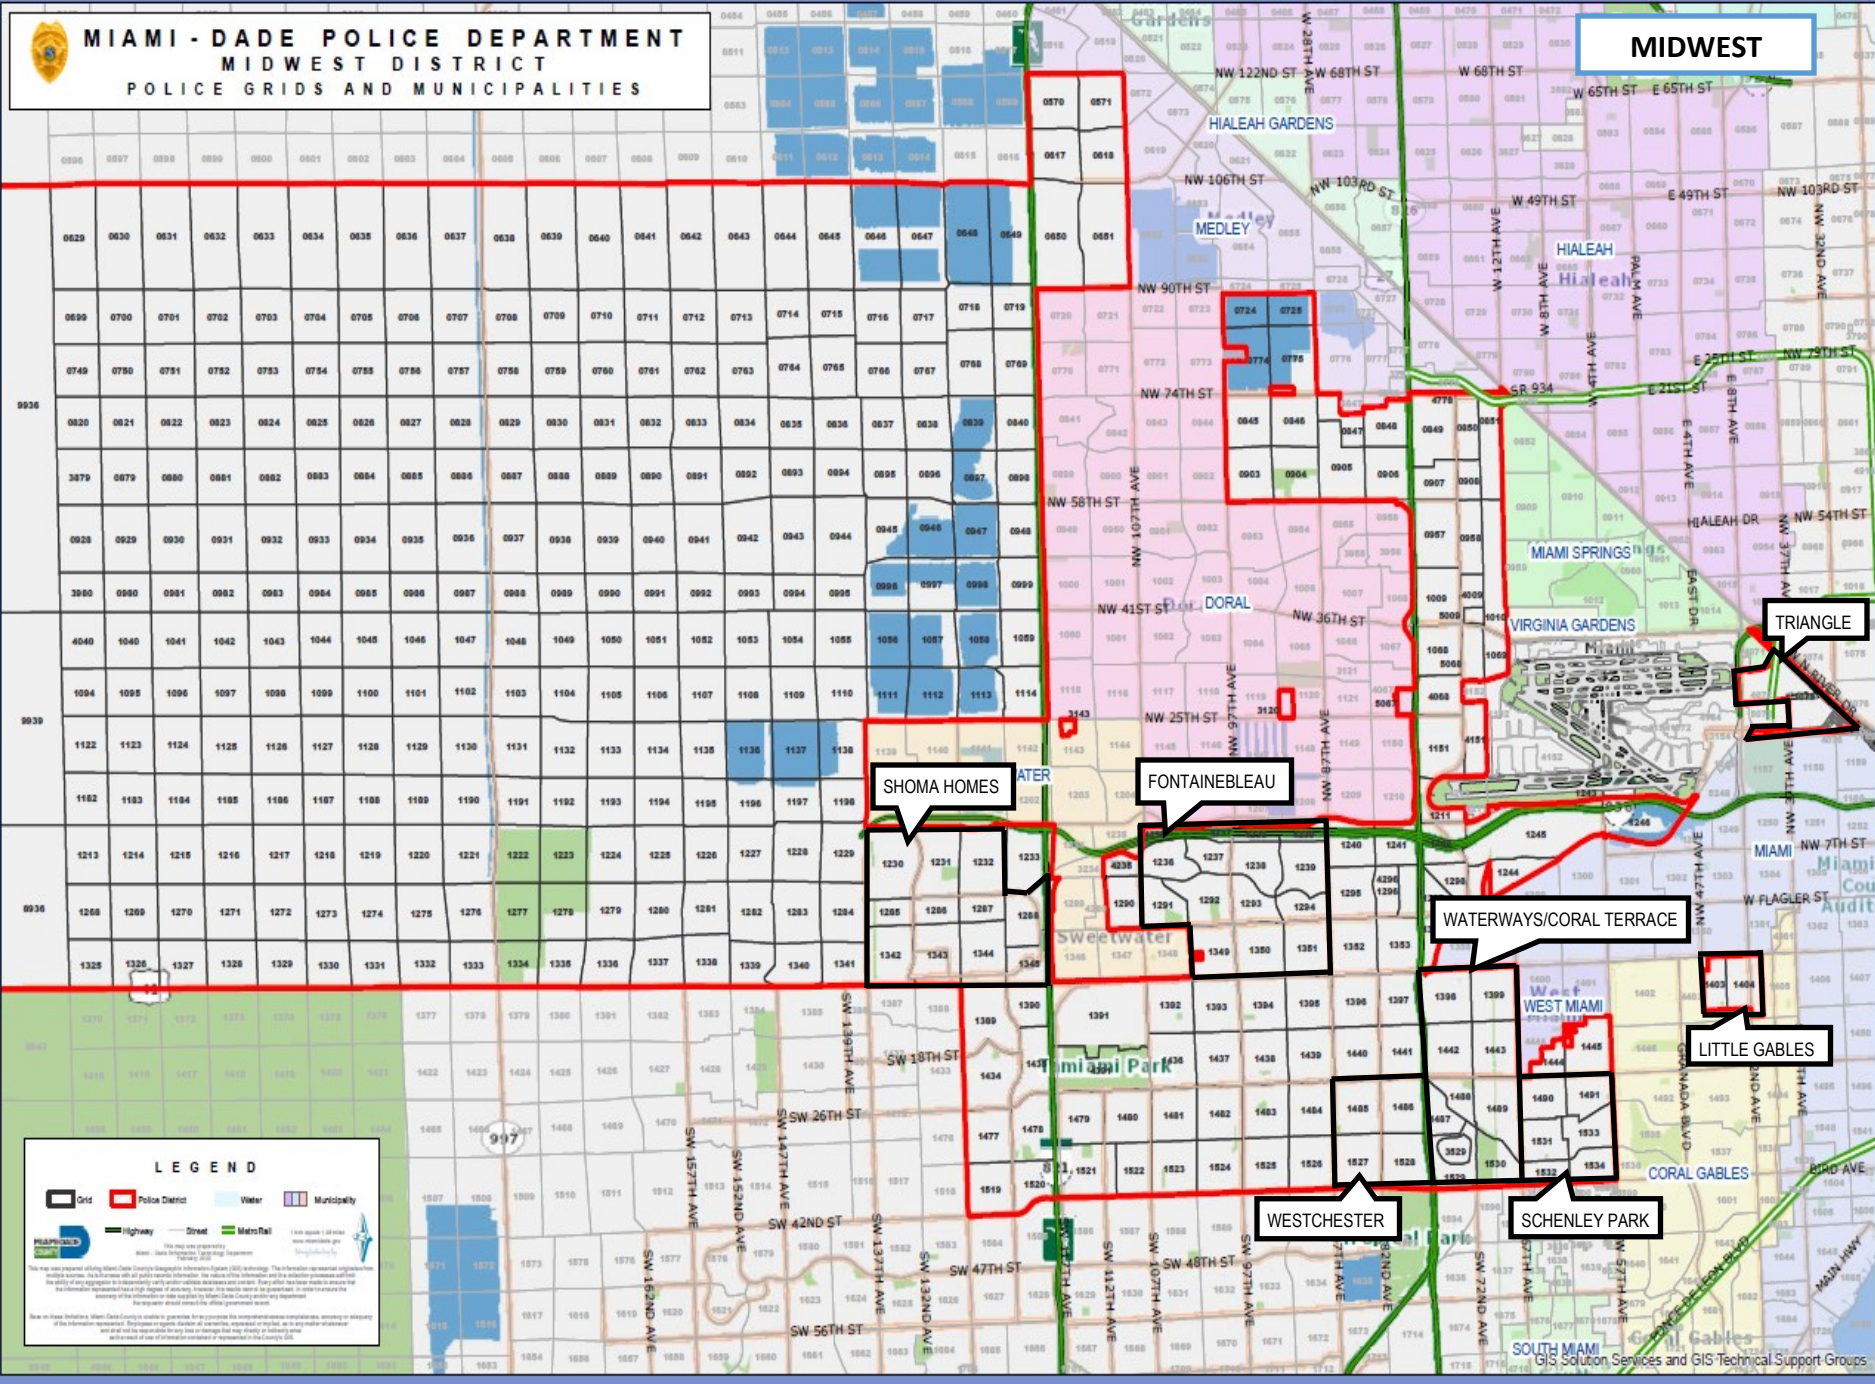

MIAMI - DADE POLICE DEPARTMENT
MIDWEST DISTRICT
POLICE GRIDS AND MUNICIPALITIES

MIDWEST

SHOMA HOMES

FONTAINEBLEAU

WATERWAYS/CORAL TERRACE

WESTCHESTER

SCHENLEY PARK

LITTLE GABLES

TRIANGLE

LEGEND

- Grid
- Police District
- Water
- Municipality
- Highway
- Street
- MetroRail