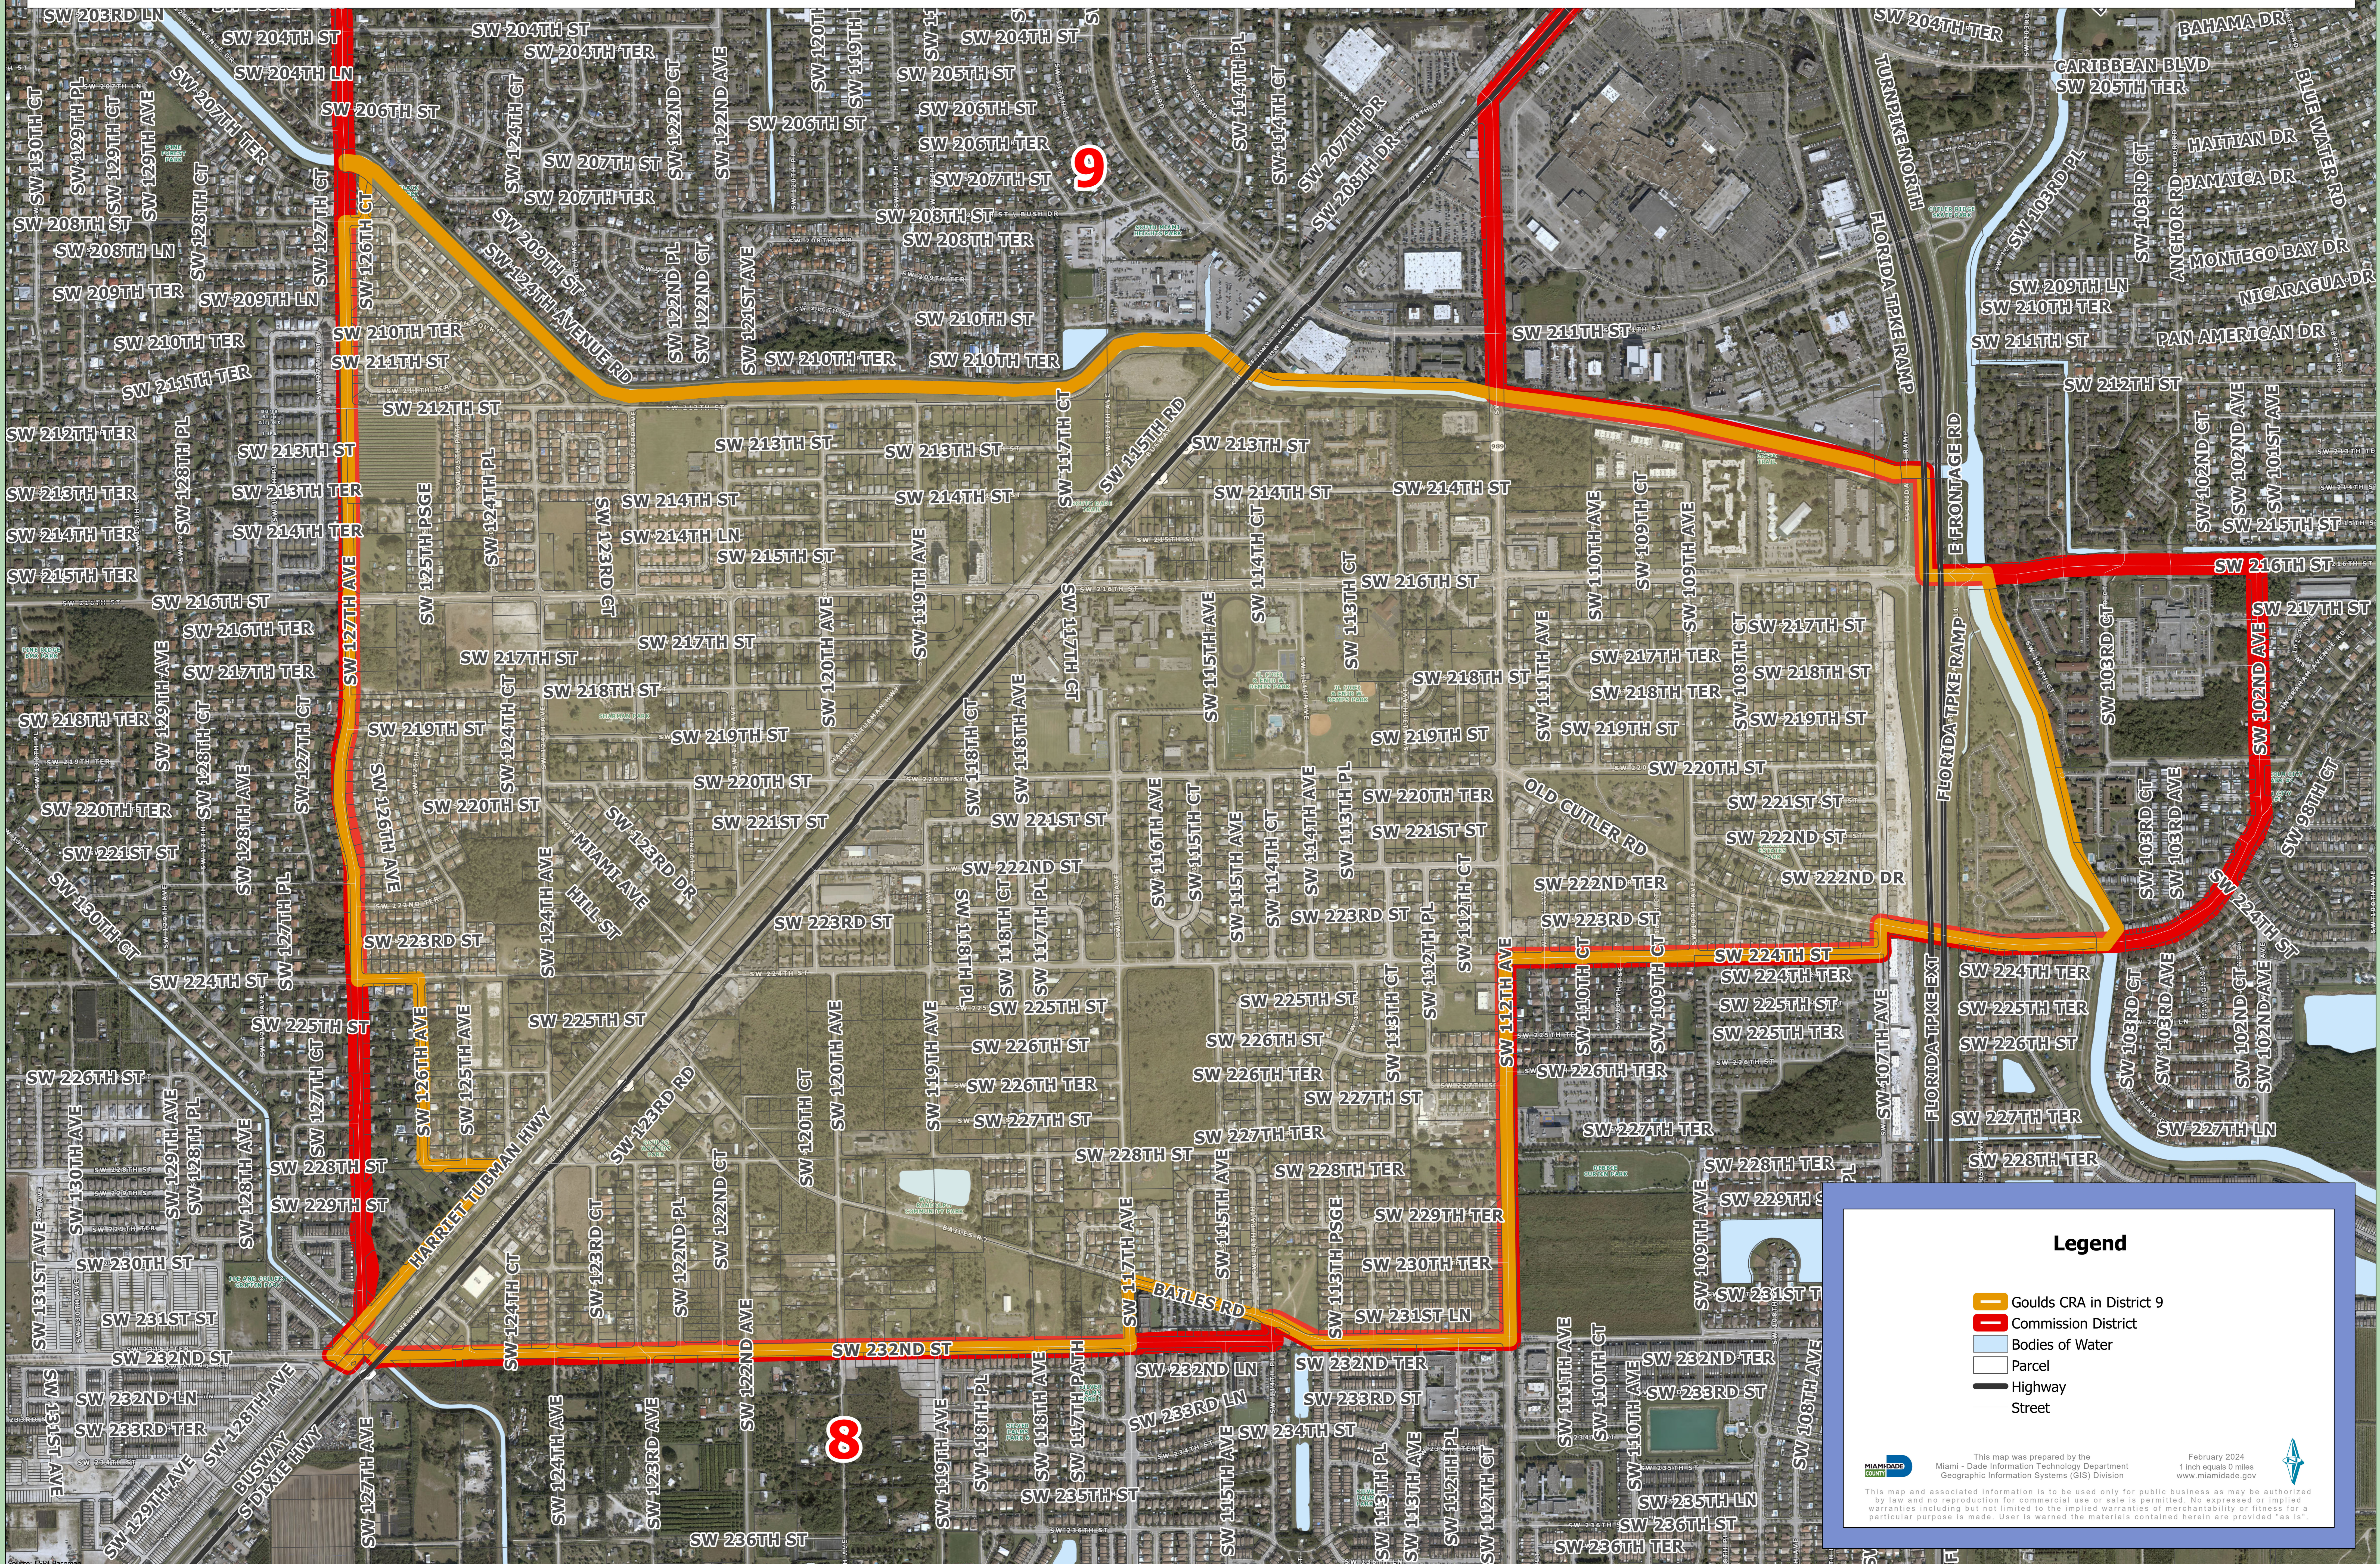

# Goulds CRA Boundaries

**Legend**

- Goulds CRA in District 9
- Commission District
- Bodies of Water
- Parcel
- Highway
- Street

This map was prepared by the Miami - Dade Information Technology Department Geographic Information Systems (GIS) Division. February 2024. 1 inch equals 0 miles. www.miamidade.gov

This map and associated information is to be used only for public business as may be authorized by law and no reproduction for commercial use or sale is permitted. No expressed or implied warranties including but not limited to the implied warranties of merchantability or fitness for a particular purpose is made. User is warned the materials contained herein are provided "as is".