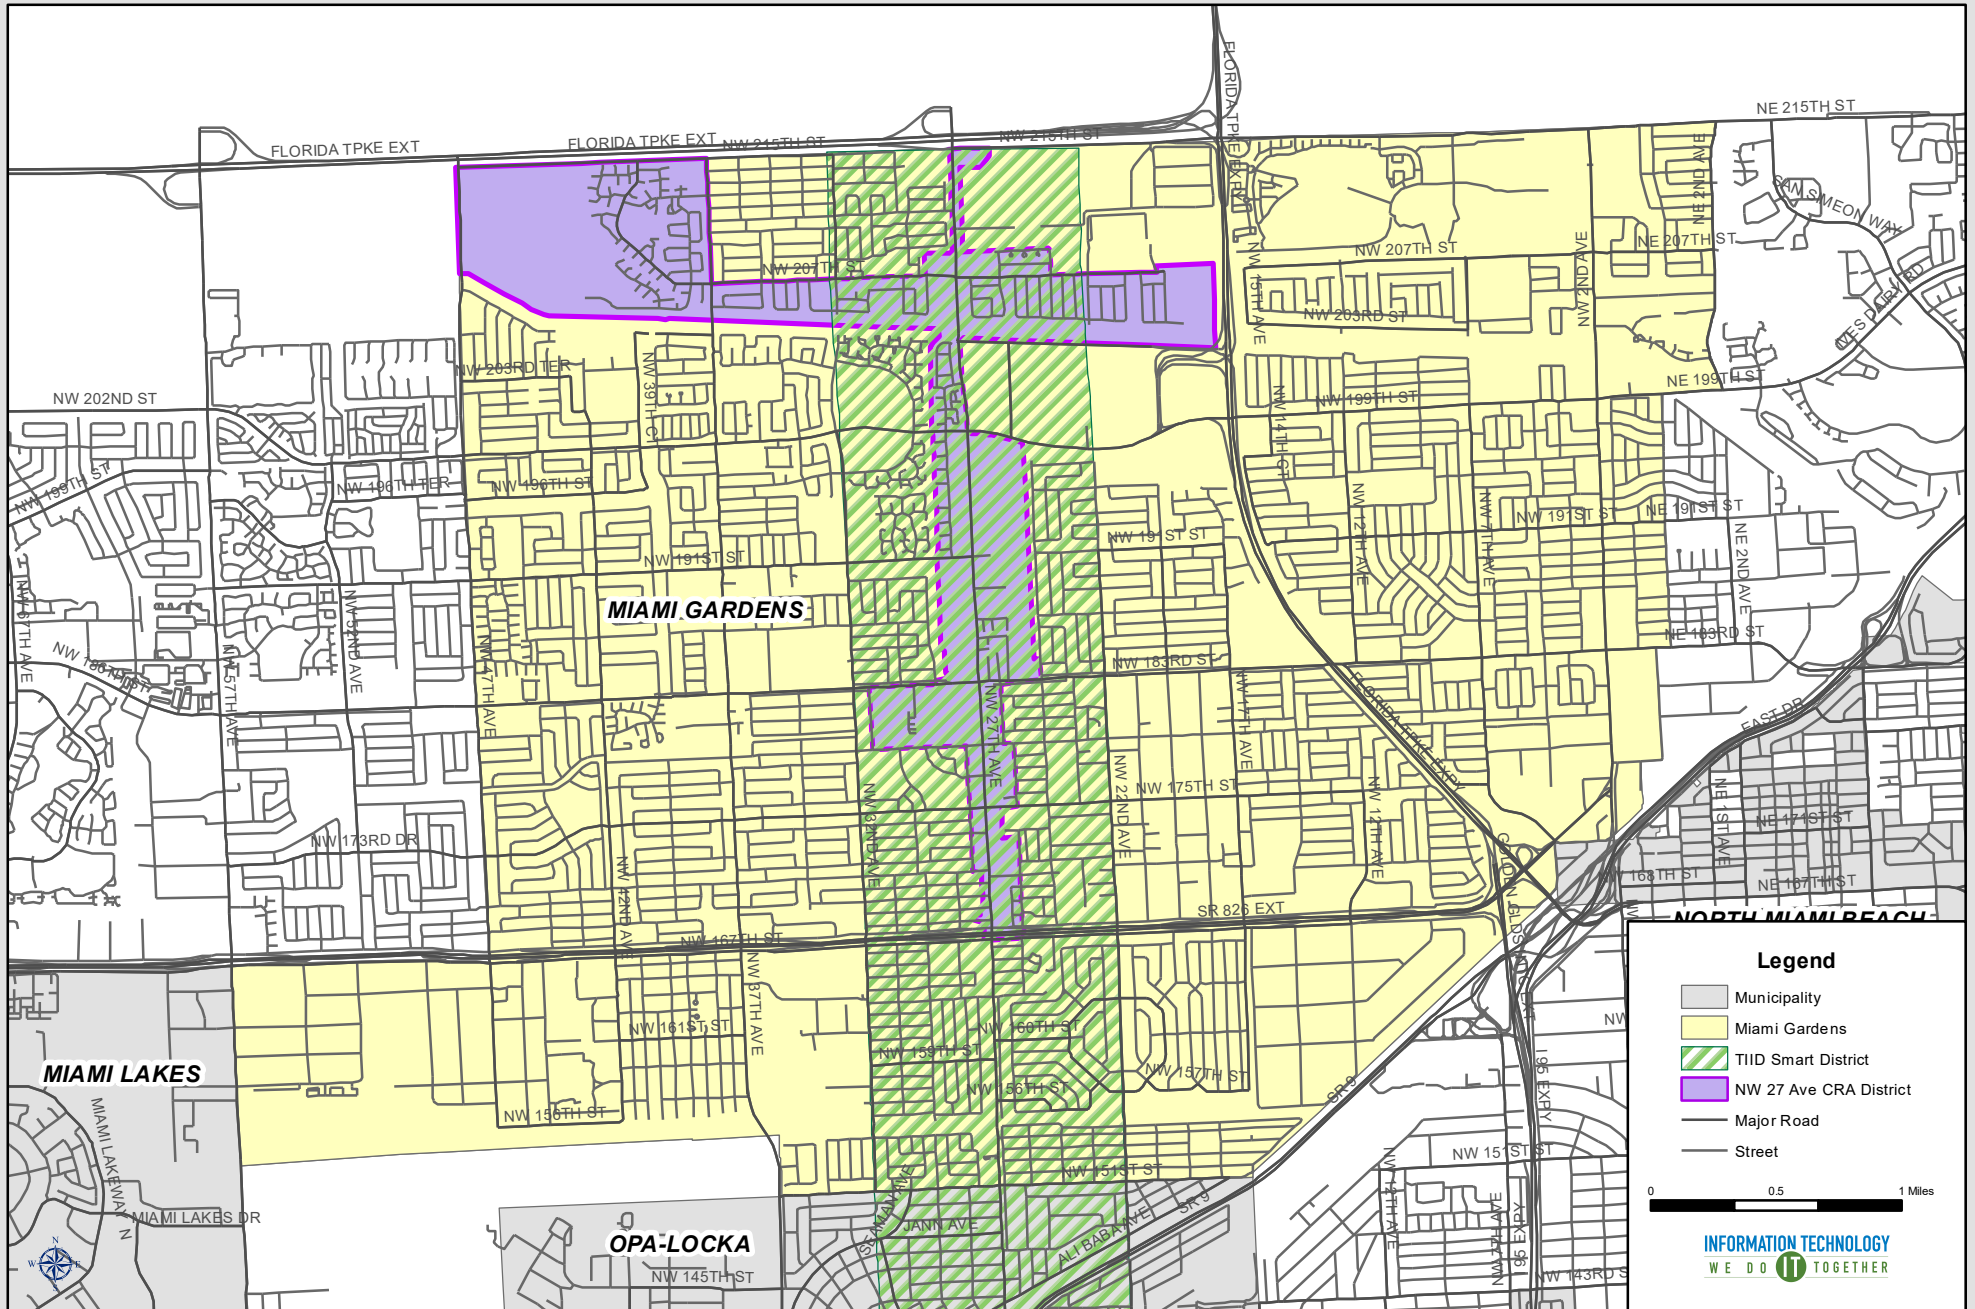

# MIAMI-DADE COUNTY

## Miami Gardens Community Redevelopment Area

This map was prepared by the Miami Dade County Information Technology Department Enterprise Solutions Division.  
October, 2018

This map and associated information is to be used only for public business as may be authorized by law and no reproduction for commercial use or sale is permitted.  
No expressed or implied warranties including but not limited to the implied warranties of merchantability or fitness for a particular purpose is made. User is warned the materials contained herein are provided "as is".