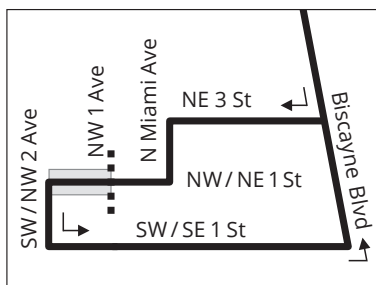

DOWNTOWN TO AVENTURA MALL

Weekday and weekend service from Downtown Miami to Aventura Mall Terminal via Miami Beach. Route serves Miami Beach, Haulover, Surfside, Sunny Isles.

	Weekdays	Weekends
Peak Frequency	7.5/15	7.5/15 Sat 10/30 Sun
Off Peak Frequency	7.5/15	
Span of Service	24 hours	24 hours

DOWNTOWN TO AVENTURA MALL

Weekday			Saturday			Sunday		
FROM	TO	EVERY	FROM	TO	EVERY	FROM	TO	EVERY
00:00	04:00	60 min	00:00	05:00	60 min	00:00	06:00	60 min
04:00	06:00	40 min	05:00	07:00	30 min	06:00	20:00	30 min
06:00	22:00	15 min	07:00	22:00	15 min	20:00	24:00	60 min
22:00	24:00	15 min	22:00	24:00	30 min			

MAP NOT TO SCALE