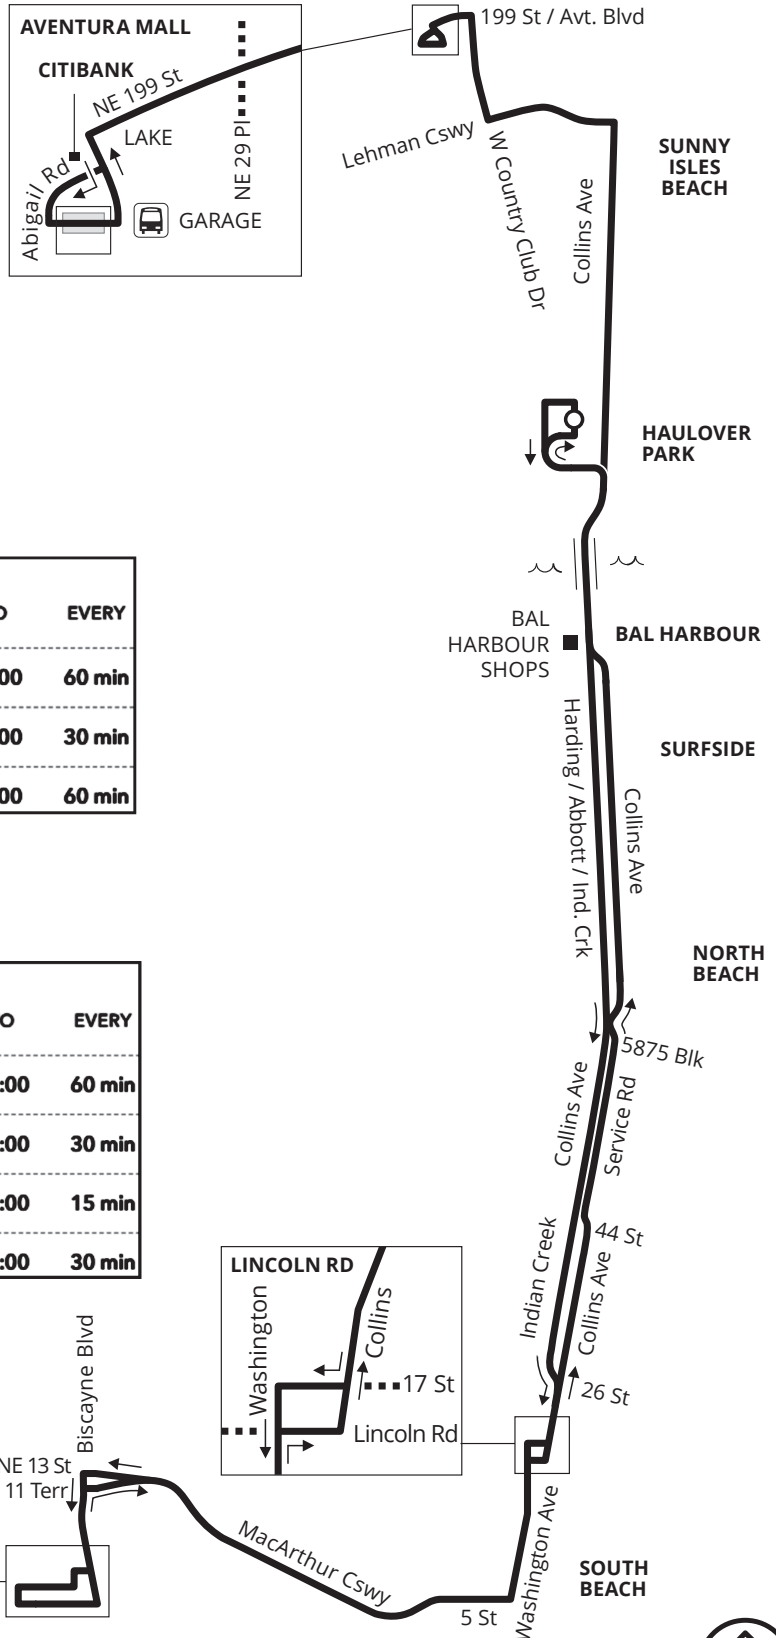

DOWNTOWN TO AVENTURA MALL

Weekday and weekend service from Downtown Miami to Aventura Mall Terminal via Miami Beach. Route serves Miami Beach, Haulover, Surfside, Sunny Isles.

	Weekdays	Weekends
Peak Frequency	7.5/15	7.5/15 Sat 10/30 Sun
Off Peak Frequency	7.5/15	
Span of Service	24 hours	24 hours

DOWNTOWN TO AVENTURA MALL

Weekday			Saturday			Sunday		
FROM	TO	EVERY	FROM	TO	EVERY	FROM	TO	EVERY
00:00	04:00	60 min	00:00	05:00	60 min	00:00	06:00	60 min
04:00	06:00	40 min	05:00	07:00	30 min	06:00	20:00	30 min
06:00	22:00	15 min	07:00	22:00	15 min	20:00	24:00	60 min
22:00	24:00	15 min	22:00	24:00	30 min			

DOWNTOWN TO HAULOVER PARK

Weekday			Saturday			Sunday		
FROM	TO	EVERY	FROM	TO	EVERY	FROM	TO	EVERY
04:00	06:00	40 min	05:00	07:00	30 min	05:00	06:00	60 min
06:00	22:00	15 min	07:00	22:00	15 min	06:00	08:00	30 min
			22:00	24:00	30 min	08:00	20:00	15 min
						20:00	24:00	30 min

MAP NOT TO SCALE