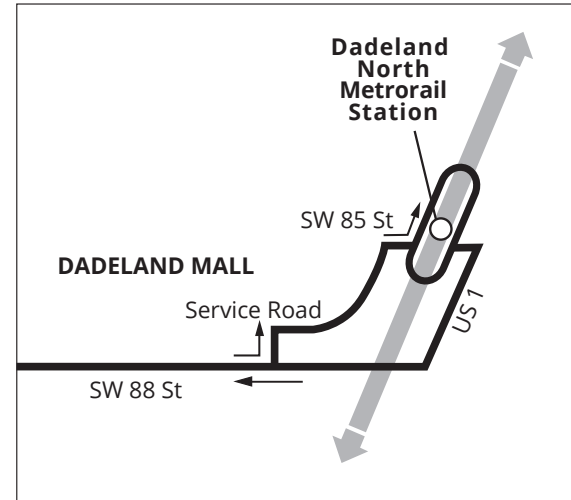

WEST KENDALL TERMINAL – DADELAND NORTH STATION

Weekday and weekend service from West Kendall Terminal to Dadeland North Station via SW 88/104 St. Route serves Baptist Hospital, MDC Kendall.

	Weekdays	Weekends
Peak Frequency	30/60	30/60 Sat 30/60 Sun
Off Peak Frequency	30/60	
Span of Service	5:00 AM to 12:00 AM	5:00 AM to 12:00 AM Sat 6:00 AM to 9:00 PM Sun

Hammocks Blvd

ROUTE 104

Weekday			Saturday			Sunday		
FROM	TO	EVERY	FROM	TO	EVERY	FROM	TO	EVERY
05:00	06:00	60 min	05:00	07:00	60 min	06:00	08:00	60 min
06:00	22:00	60 min	07:00	22:00	60 min	08:00	20:00	60 min
22:00	24:00	60 min	22:00	24:00	60 min			

ROUTE 104A

Weekday			Saturday			Sunday		
FROM	TO	EVERY	FROM	TO	EVERY	FROM	TO	EVERY
05:00	06:00	60 min	05:00	07:00	60 min	06:00	08:00	60 min
06:00	22:00	60 min	07:00	22:00	60 min	08:00	20:00	60 min
22:00	24:00	60 min	22:00	24:00	60 min			

MAP NOT TO SCALE