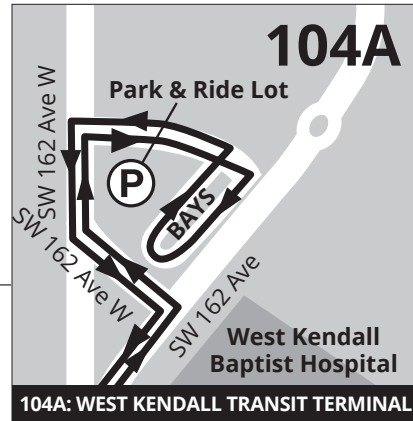

WEST KENDALL TERMINAL – DADELAND NORTH STATION

Weekday and weekend service from West Kendall Terminal to Dadeland North Station via SW 88/104 St. Route serves Baptist Hospital, MDC Kendall.

	Weekdays	Weekends
Peak Frequency	30/60	30/60 Sat 30/60 Sun
Off Peak Frequency	30/60	
Span of Service	5:00 AM to 12:00 AM	5:00 AM to 12:00 AM Sat 6:00 AM to 9:00 PM Sun

Hammocks Blvd

ROUTE 104

Weekday			Saturday			Sunday		
FROM	TO	EVERY	FROM	TO	EVERY	FROM	TO	EVERY
05:00	06:00	60 min	05:00	07:00	60 min	06:00	08:00	60 min
06:00	22:00	60 min	07:00	22:00	60 min	08:00	20:00	60 min
22:00	24:00	60 min	22:00	24:00	60 min			

ROUTE 104A

Weekday			Saturday			Sunday		
FROM	TO	EVERY	FROM	TO	EVERY	FROM	TO	EVERY
05:00	06:00	60 min	05:00	07:00	60 min	06:00	08:00	60 min
06:00	22:00	60 min	07:00	22:00	60 min	08:00	20:00	60 min
22:00	24:00	60 min	22:00	24:00	60 min			

MAP NOT TO SCALE