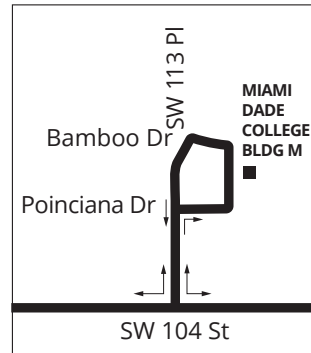

WEST KENDALL TERMINAL – DADELAND NORTH STATION

Weekday and weekend service from West Kendall Terminal to Dadeland North Station via SW 88/104 St. Route serves Baptist Hospital, MDC Kendall.

	Weekdays	Weekends
Peak Frequency	30/60	30/60 Sat 30/60 Sun
Off Peak Frequency	30/60	
Span of Service	5:00 AM to 12:00 AM	5:00 AM to 12:00 AM Sat 6:00 AM to 9:00 PM Sun

Hammocks Blvd

ROUTE 104

Weekday			Saturday			Sunday		
FROM	TO	EVERY	FROM	TO	EVERY	FROM	TO	EVERY
05:00	06:00	60 min	05:00	07:00	60 min	06:00	08:00	60 min
06:00	22:00	60 min	07:00	22:00	60 min	08:00	20:00	60 min
22:00	24:00	60 min	22:00	24:00	60 min			

ROUTE 104A

Weekday			Saturday			Sunday		
FROM	TO	EVERY	FROM	TO	EVERY	FROM	TO	EVERY
05:00	06:00	60 min	05:00	07:00	60 min	06:00	08:00	60 min
06:00	22:00	60 min	07:00	22:00	60 min	08:00	20:00	60 min
22:00	24:00	60 min	22:00	24:00	60 min			

MAP NOT TO SCALE