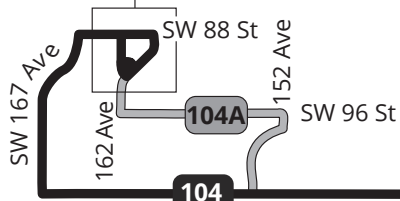

WEST KENDALL TERMINAL – DADELAND NORTH STATION

Weekday and weekend service from West Kendall Terminal to Dadeland North Station via SW 88/104 St. Route serves Baptist Hospital, MDC Kendall.

	Weekdays	Weekends
Peak Frequency	30/60	30/60 Sat 30/60 Sun
Off Peak Frequency	30/60	
Span of Service	5:00 AM to 12:00 AM	5:00 AM to 12:00 AM Sat 6:00 AM to 9:00 PM Sun

Hammocks Blvd

ROUTE 104

Weekday			Saturday			Sunday		
FROM	TO	EVERY	FROM	TO	EVERY	FROM	TO	EVERY
05:00	06:00	60 min	05:00	07:00	60 min	06:00	08:00	60 min
06:00	22:00	60 min	07:00	22:00	60 min	08:00	20:00	60 min
22:00	24:00	60 min	22:00	24:00	60 min			

ROUTE 104A

Weekday			Saturday			Sunday		
FROM	TO	EVERY	FROM	TO	EVERY	FROM	TO	EVERY
05:00	06:00	60 min	05:00	07:00	60 min	06:00	08:00	60 min
06:00	22:00	60 min	07:00	22:00	60 min	08:00	20:00	60 min
22:00	24:00	60 min	22:00	24:00	60 min			

MAP NOT TO SCALE