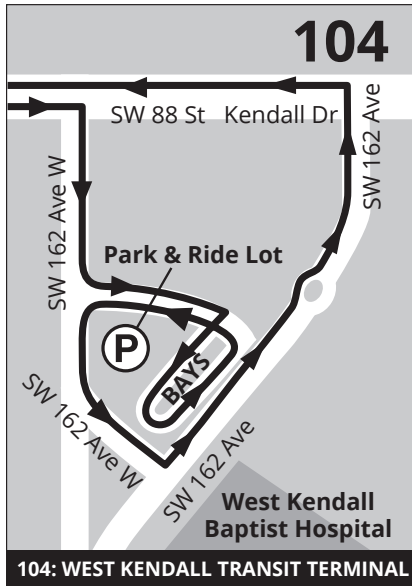

WEST KENDALL TERMINAL – DADELAND NORTH STATION

Weekday and weekend service from West Kendall Terminal to Dadeland North Station via SW 88/104 St. Route serves Baptist Hospital, MDC Kendall.

	Weekdays	Weekends
Peak Frequency	30/60	30/60 Sat 30/60 Sun
Off Peak Frequency	30/60	
Span of Service	5:00 AM to 12:00 AM	5:00 AM to 12:00 AM Sat 6:00 AM to 9:00 PM Sun

Hammocks Blvd

ROUTE 104

Weekday			Saturday			Sunday		
FROM	TO	EVERY	FROM	TO	EVERY	FROM	TO	EVERY
05:00	06:00	60 min	05:00	07:00	60 min	06:00	08:00	60 min
06:00	22:00	60 min	07:00	22:00	60 min	08:00	20:00	60 min
22:00	24:00	60 min	22:00	24:00	60 min			

ROUTE 104A

Weekday			Saturday			Sunday		
FROM	TO	EVERY	FROM	TO	EVERY	FROM	TO	EVERY
05:00	06:00	60 min	05:00	07:00	60 min	06:00	08:00	60 min
06:00	22:00	60 min	07:00	22:00	60 min	08:00	20:00	60 min
22:00	24:00	60 min	22:00	24:00	60 min			

MAP NOT TO SCALE