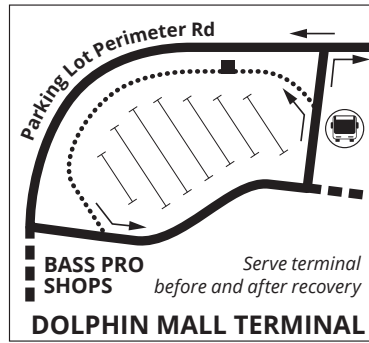

**DOLPHIN MALL – CUTLER BAY**

Weekday and weekend service from Dolphin Mall Terminal to Cutler Bay. Route serves MDC Kendall, FIU Terminal, Sweetwater, Westchester, Kendall, Richmond Heights, Goulds.

Weekday			Saturday			Sunday		
FROM	TO	EVERY	FROM	TO	EVERY	FROM	TO	EVERY
05:00	24:00	30 min	05:00	23:00	30 min	05:00	23:00	30 min