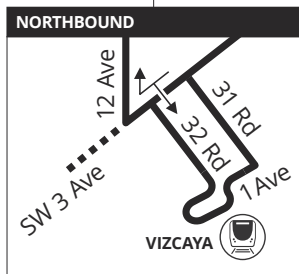

NORTHSIDE STATION – MERCY HOSPITAL

Weekday and weekend service from Northside Station to Mercy Hospital via 12 Ave. Route serves Allapattah Station, Santa Clara Station, Civic Center Station, Vizcaya Station.