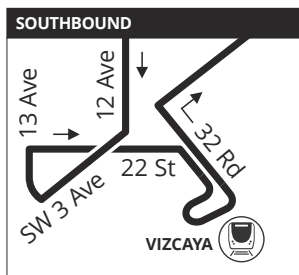

NORTHSIDE STATION – MERCY HOSPITAL

Weekday and weekend service from Northside Station to Mercy Hospital via 12 Ave. Route serves Allapattah Station, Santa Clara Station, Civic Center Station, Vizcaya Station.