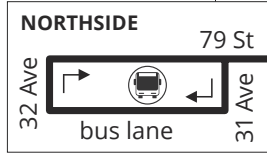

NORTHSIDE STATION – MERCY HOSPITAL

Weekday and weekend service from Northside Station to Mercy Hospital via 12 Ave. Route serves Allapattah Station, Santa Clara Station, Civic Center Station, Vizcaya Station.