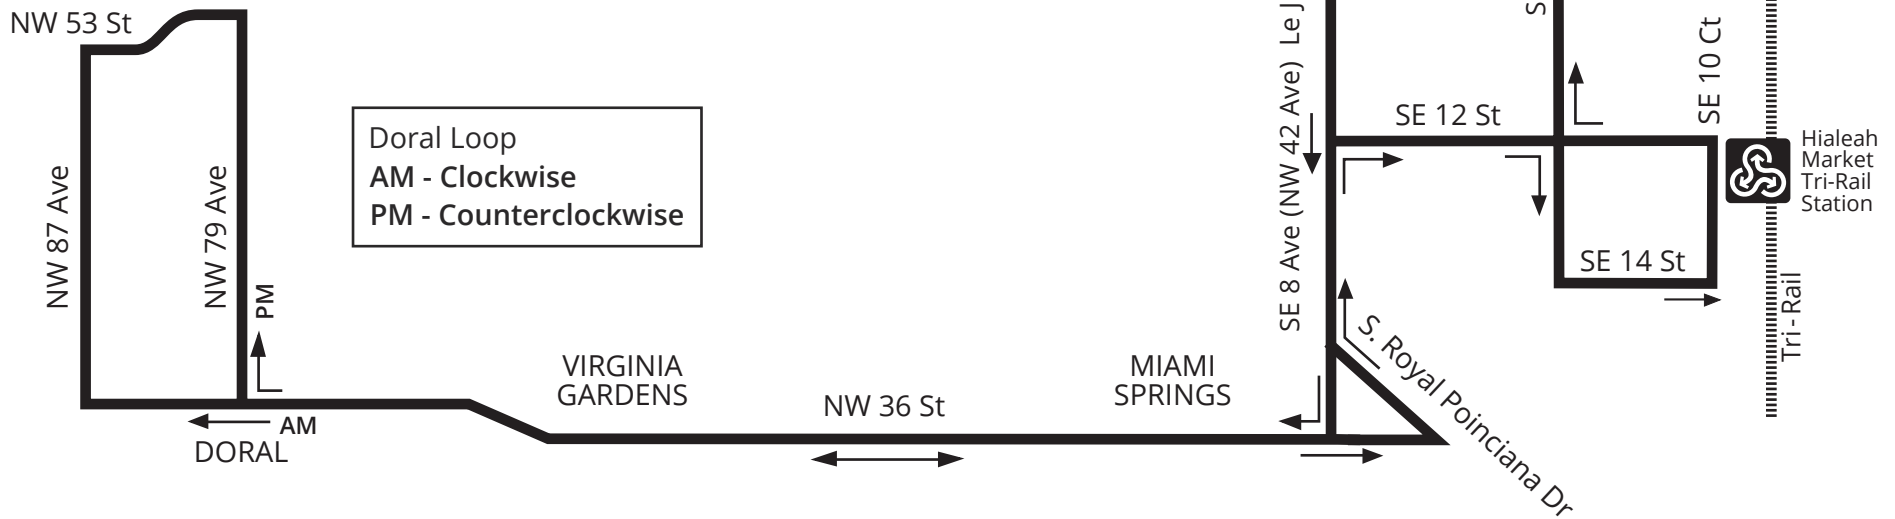

TRI-RAIL DORAL SHUTTLE 132

HIALEAH MARKET TRI-RAIL STATION - DORAL VIA 36 ST

Weekday peak service from Hialeah Market Tri-Rail Station to Downtown Doral via NW 36 St. Route serves Hialeah, Miami Springs, Virginia Gardens

Weekday		
FROM	TO	EVERY
06:30	09:00	60 min
15:00	17:45	60 min

MAP NOT TO SCALE