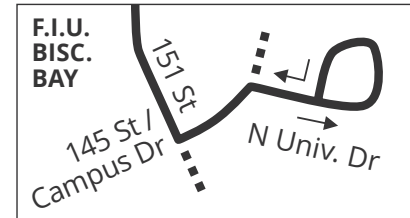

OPA-LOCKA TRI-RAIL – FIU BISCAYNE VIA 135 ST

Weekday and weekend service from Opa-Locka Tri-Rail Station to FIU Biscayne via 135 St. Route serves North Miami, Opa-Locka.

Weekday			Saturday			Sunday		
FROM	TO	EVERY	FROM	TO	EVERY	FROM	TO	EVERY
05:00	06:00	30 min	05:00	22:00	30 min	05:00	06:00	60 min
06:00	19:00	20 min				06:00	20:00	30 min
19:00	22:00	30 min				20:00	22:00	60 min

NORTH MIAMI

MAP NOT TO SCALE