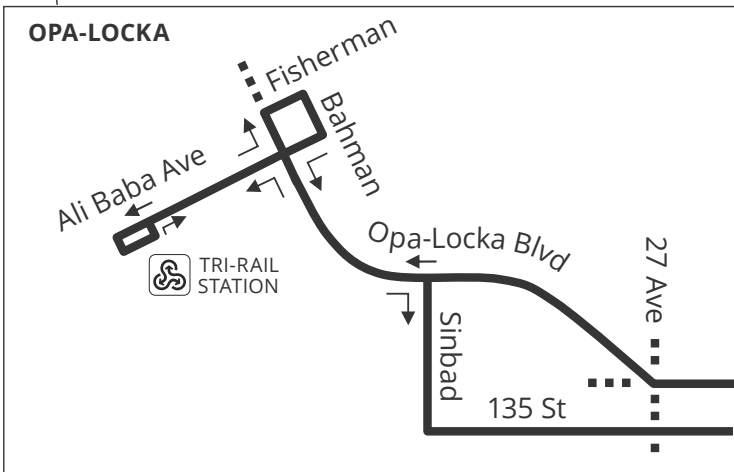

OPA-LOCKA TRI-RAIL – FIU BISCAYNE VIA 135 ST

Weekday and weekend service from Opa-Locka Tri-Rail Station to FIU Biscayne via 135 St. Route serves North Miami, Opa-Locka.

Weekday			Saturday			Sunday		
FROM	TO	EVERY	FROM	TO	EVERY	FROM	TO	EVERY
05:00	06:00	30 min	05:00	22:00	30 min	05:00	06:00	60 min
06:00	19:00	20 min				06:00	20:00	30 min
19:00	22:00	30 min				20:00	22:00	60 min

NORTH MIAMI

MAP NOT TO SCALE