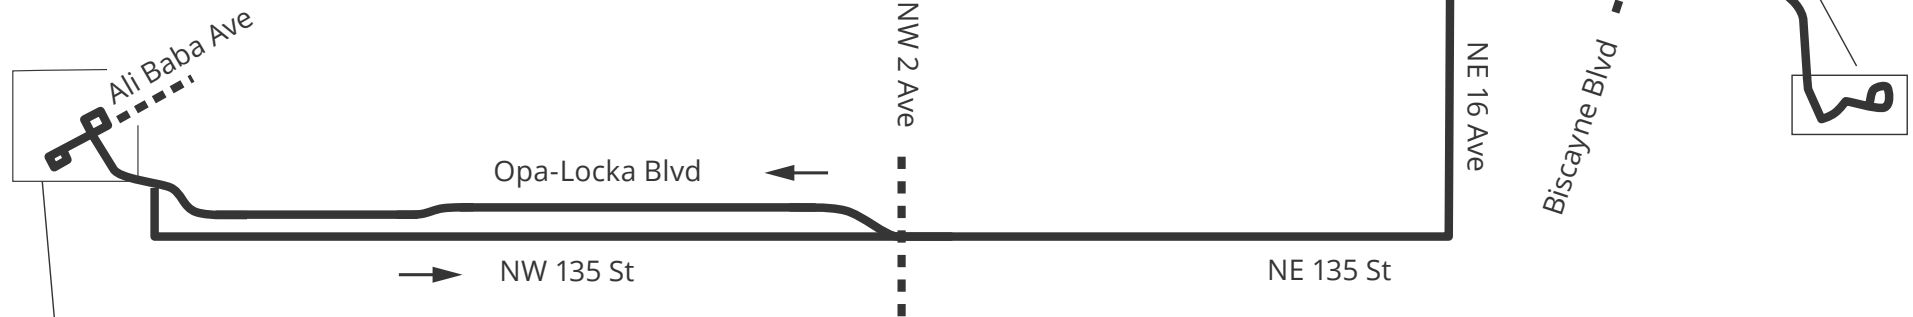

OPA-LOCKA TRI-RAIL – FIU BISCAYNE VIA 135 ST

Weekday and weekend service from Opa-Locka Tri-Rail Station to FIU Biscayne via 135 St. Route serves North Miami, Opa-Locka.

Weekday			Saturday			Sunday		
FROM	TO	EVERY	FROM	TO	EVERY	FROM	TO	EVERY
05:00	06:00	30 min	05:00	22:00	30 min	05:00	06:00	60 min
06:00	19:00	20 min				06:00	20:00	30 min
19:00	22:00	30 min				20:00	22:00	60 min

NORTH MIAMI

MAP NOT TO SCALE