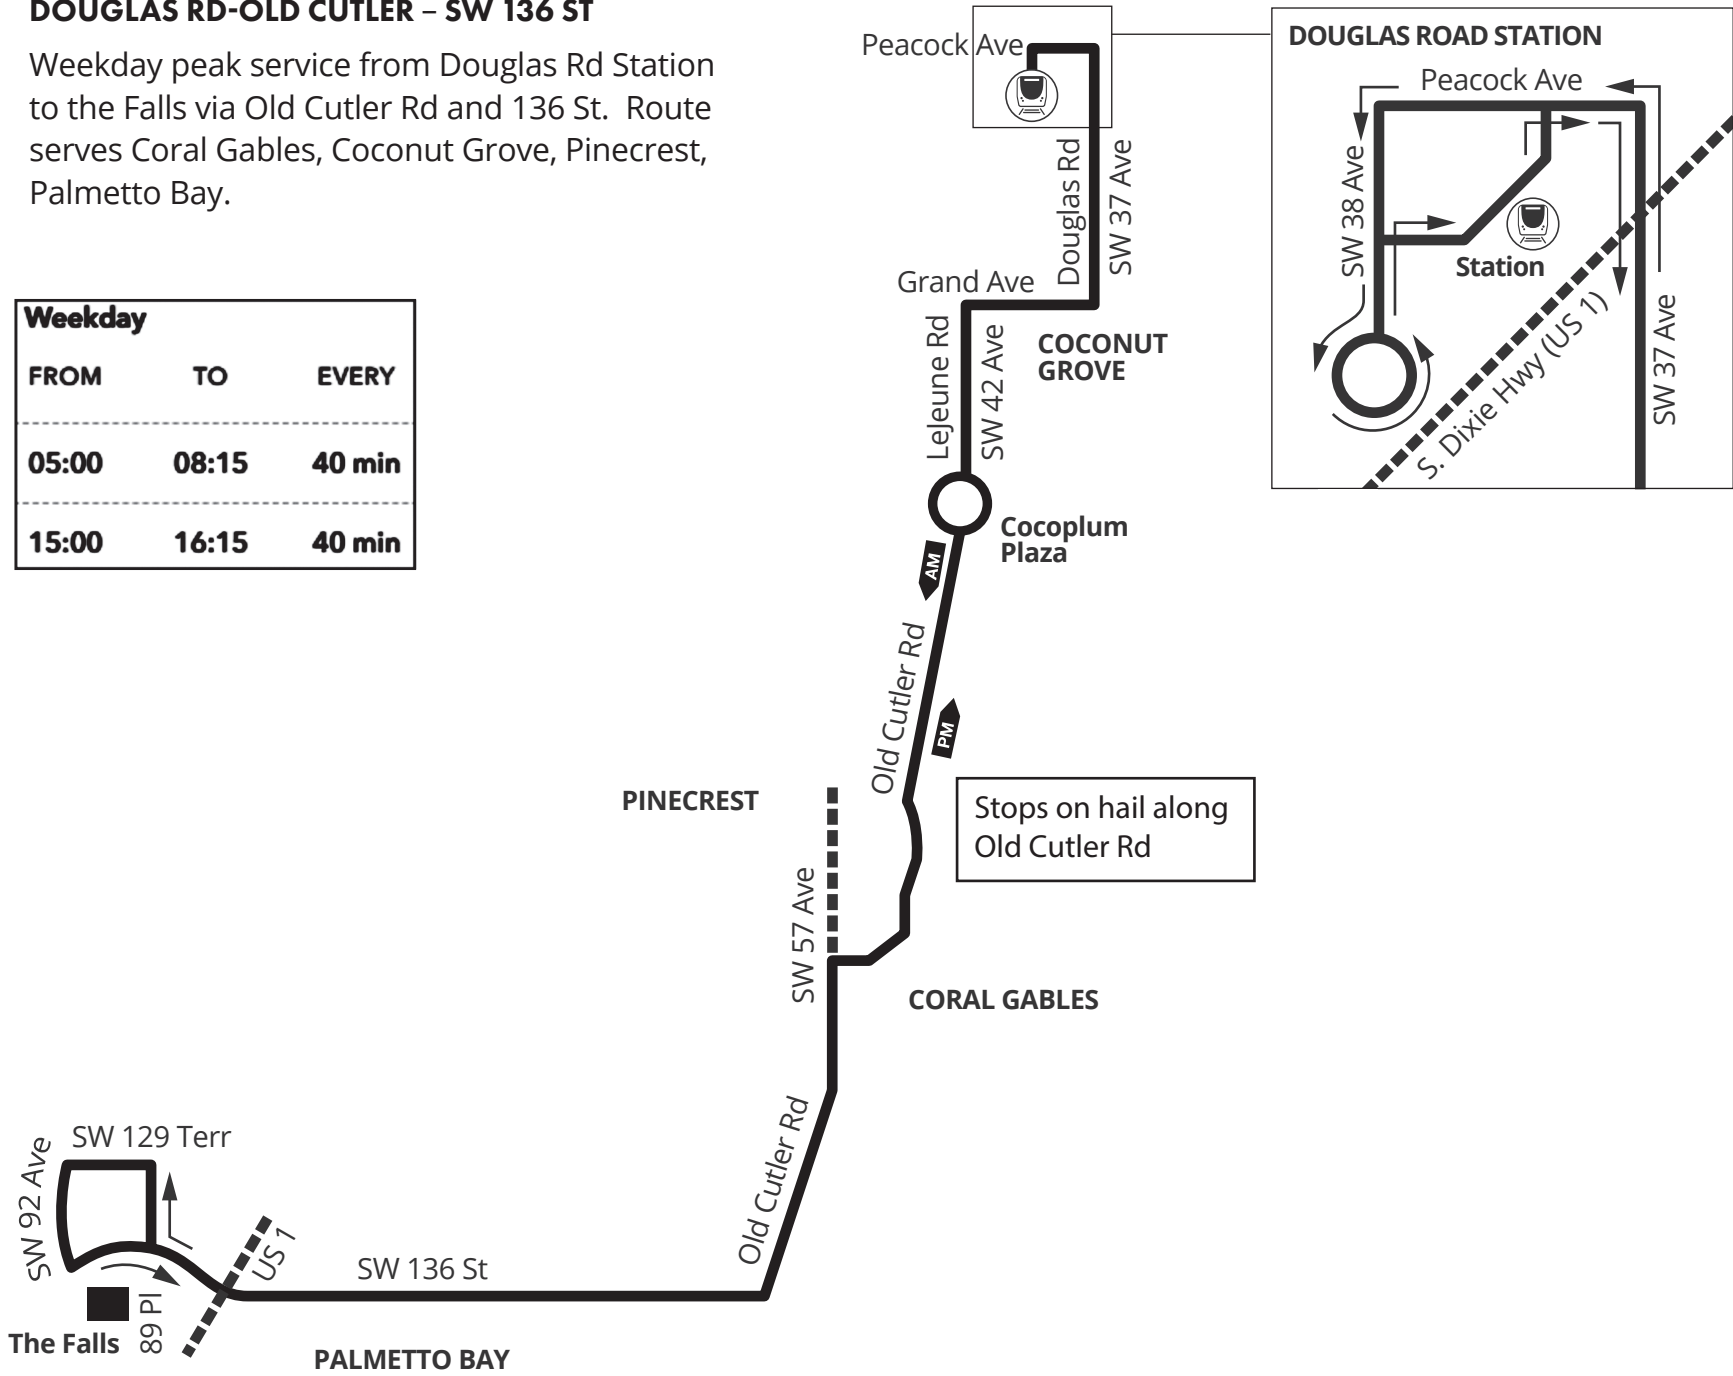

DOUGLAS RD-OLD CUTLER – SW 136 ST

Weekday peak service from Douglas Rd Station to the Falls via Old Cutler Rd and 136 St. Route serves Coral Gables, Coconut Grove, Pinecrest, Palmetto Bay.

Weekday		
FROM	TO	EVERY
05:00	08:15	40 min
15:00	16:15	40 min

MAP NOT TO SCALE