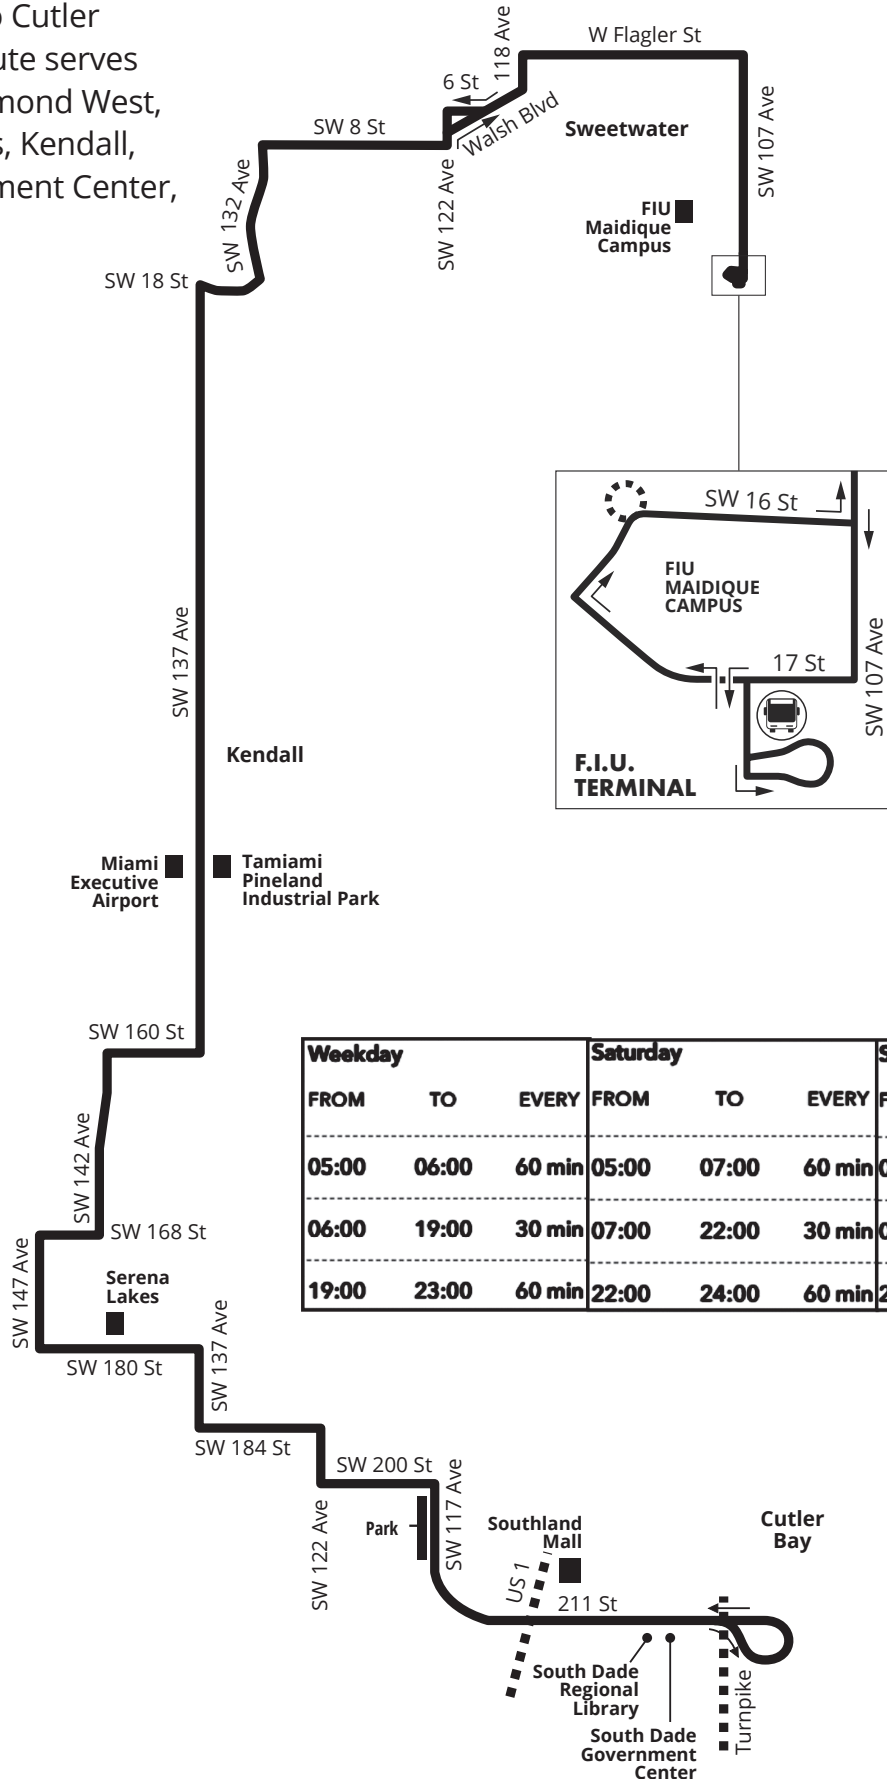

137 WEST DADE CONNECTION

Weekday and weekend service from FIU Terminal to Cutler Bay via 137 Ave. Route serves Kendall Lakes, Richmond West, South Miami Heights, Kendall, South Dade Government Center, Southland Mall.

WEST DADE CONNECTION

| Weekday | | | Saturday | | | Sunday | | |
|---------|-------|--------|----------|-------|--------|--------|-------|--------|
| FROM | TO | EVERY | FROM | TO | EVERY | FROM | TO | EVERY |
| 05:00 | 06:00 | 60 min | 05:00 | 07:00 | 60 min | 05:00 | 08:00 | 60 min |
| 06:00 | 19:00 | 30 min | 07:00 | 22:00 | 30 min | 08:00 | 20:00 | 30 min |
| 19:00 | 23:00 | 60 min | 22:00 | 24:00 | 60 min | 20:00 | 22:00 | 60 min |

MAP NOT TO SCALE