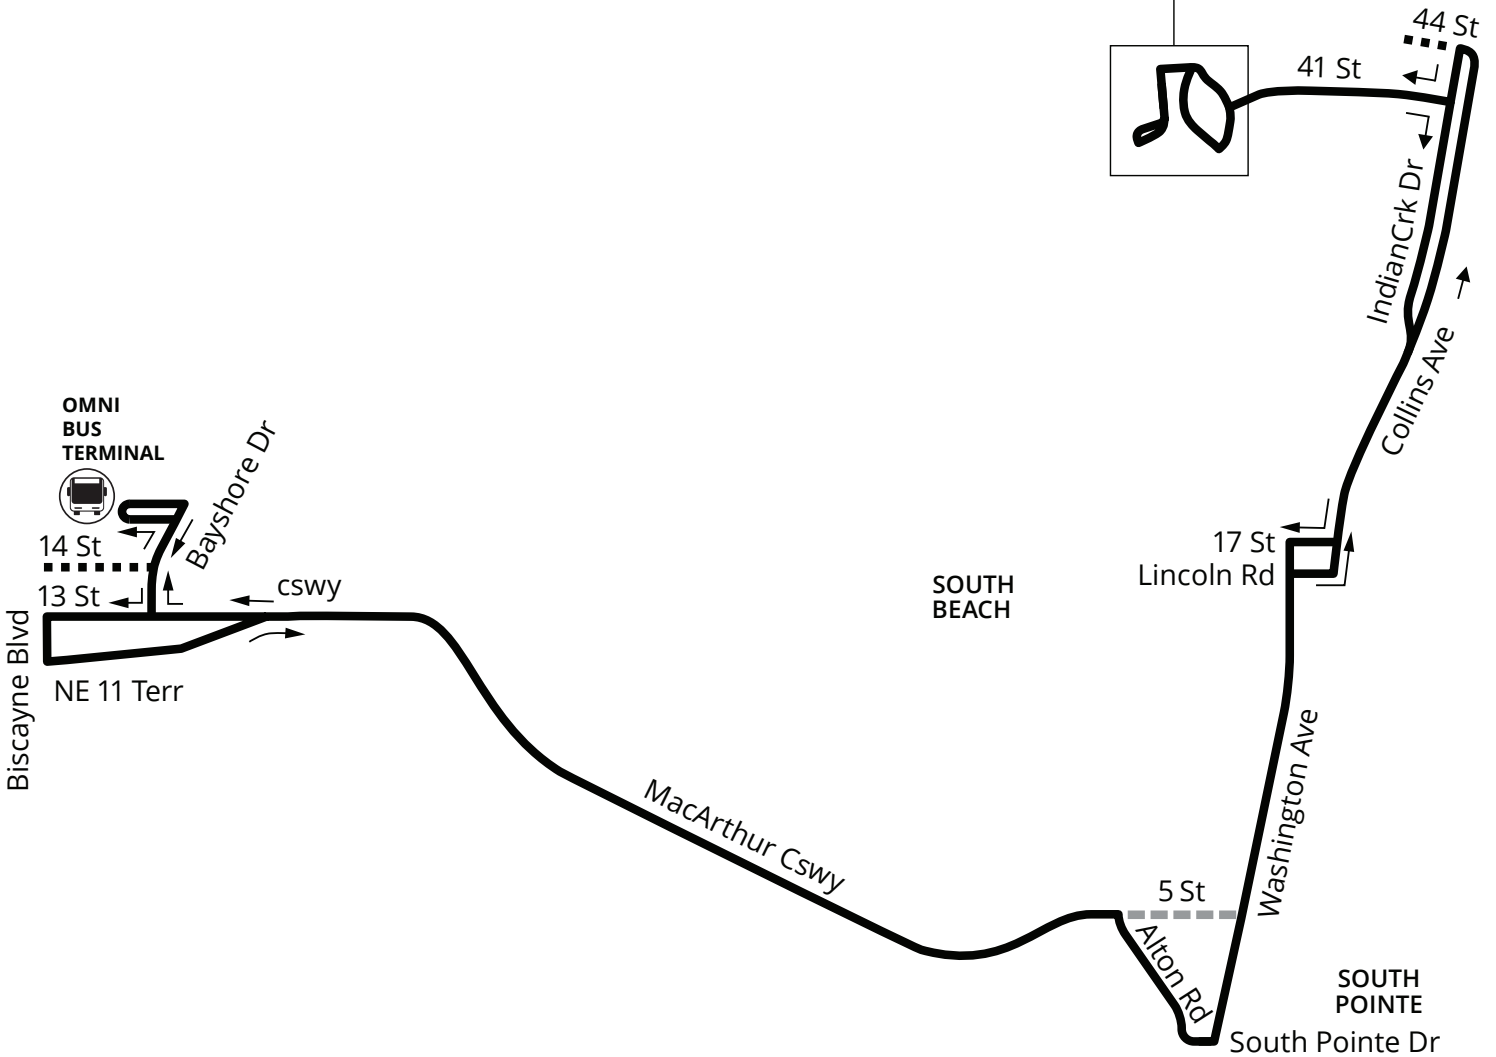

MT. SINAI – OMNI TERMINAL

Weekday and weekend service from Omni Terminal to Mt. Sinai Hospital via Miami Beach. Route serves South Beach, Mid Beach, Lincoln Rd.

MID BEACH

Weekday			Saturday			Sunday		
FROM	TO	EVERY	FROM	TO	EVERY	FROM	TO	EVERY
05:30	22:00	30 min	06:00	22:00	30 min	06:00	22:00	30 min

MAP NOT TO SCALE