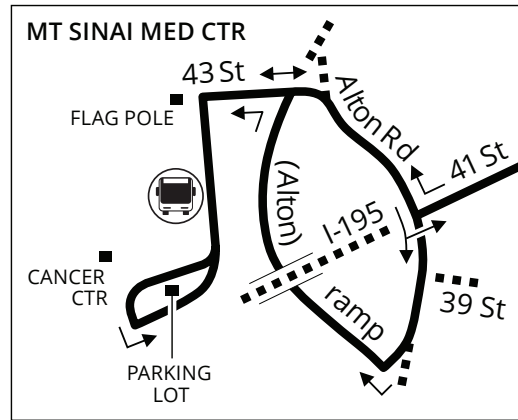

MT. SINAI – OMNI TERMINAL

Weekday and weekend service from Omni Terminal to Mt. Sinai Hospital via Miami Beach. Route serves South Beach, Mid Beach, Lincoln Rd.

MID BEACH

Weekday			Saturday			Sunday		
FROM	TO	EVERY	FROM	TO	EVERY	FROM	TO	EVERY
05:30	22:00	30 min	06:00	22:00	30 min	06:00	22:00	30 min

MAP NOT TO SCALE