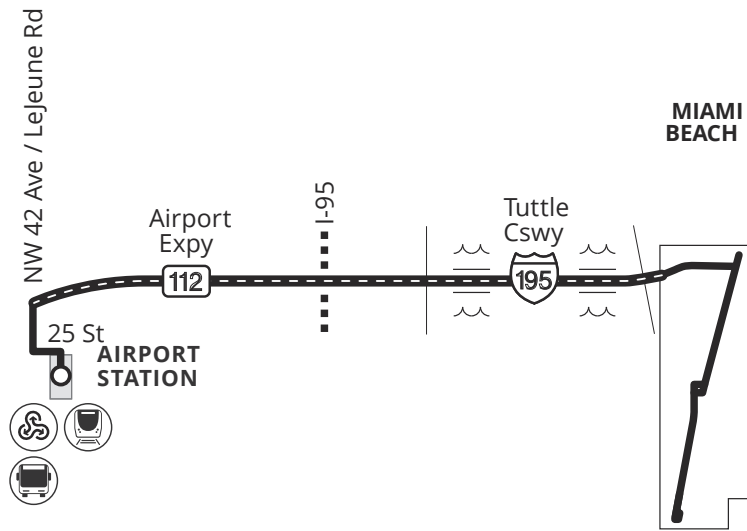

MIAMI BEACH AIRPORT EXPRESS 150

150 MIAMI BEACH AIRPORT EXPRESS

Weekday and weekend express service from Miami International Airport Station to Miami Beach via Julia Tuttle Causeway. Route serves Mid Beach, South Beach, Lincoln Rd.

LIMITED STOPS
entire route

Weekday		
FROM	TO	EVERY
05:15	20:45	30 min
Saturday		
FROM	TO	EVERY
05:15	20:45	30 min
Sunday		
FROM	TO	EVERY
05:15	20:45	30 min

MAP NOT TO SCALE