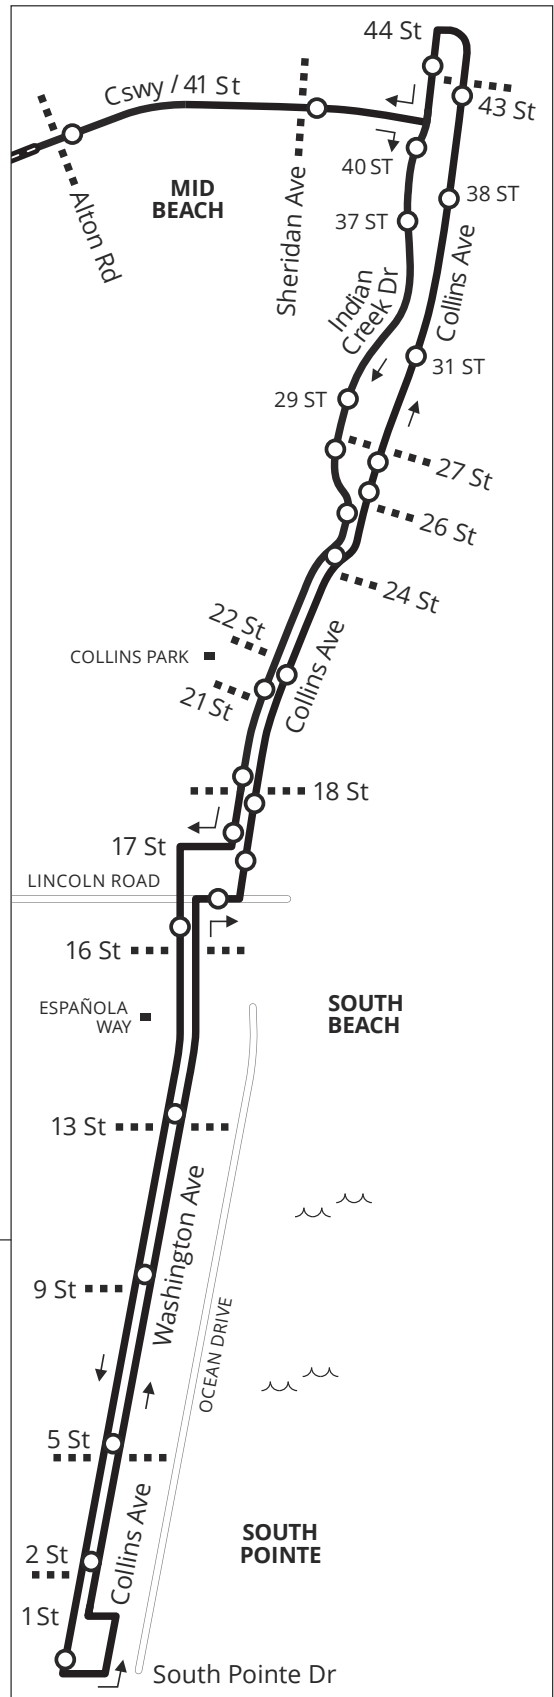

MIAMI BEACH AIRPORT EXPRESS 150

150 MIAMI BEACH AIRPORT EXPRESS

Weekday and weekend express service from Miami International Airport Station to Miami Beach via Julia Tuttle Causeway. Route serves Mid Beach, South Beach, Lincoln Rd.

LIMITED STOPS
entire route

Weekday		
FROM	TO	EVERY
05:15	20:45	30 min
Saturday		
FROM	TO	EVERY
05:15	20:45	30 min
Sunday		
FROM	TO	EVERY
05:15	20:45	30 min

MAP NOT TO SCALE