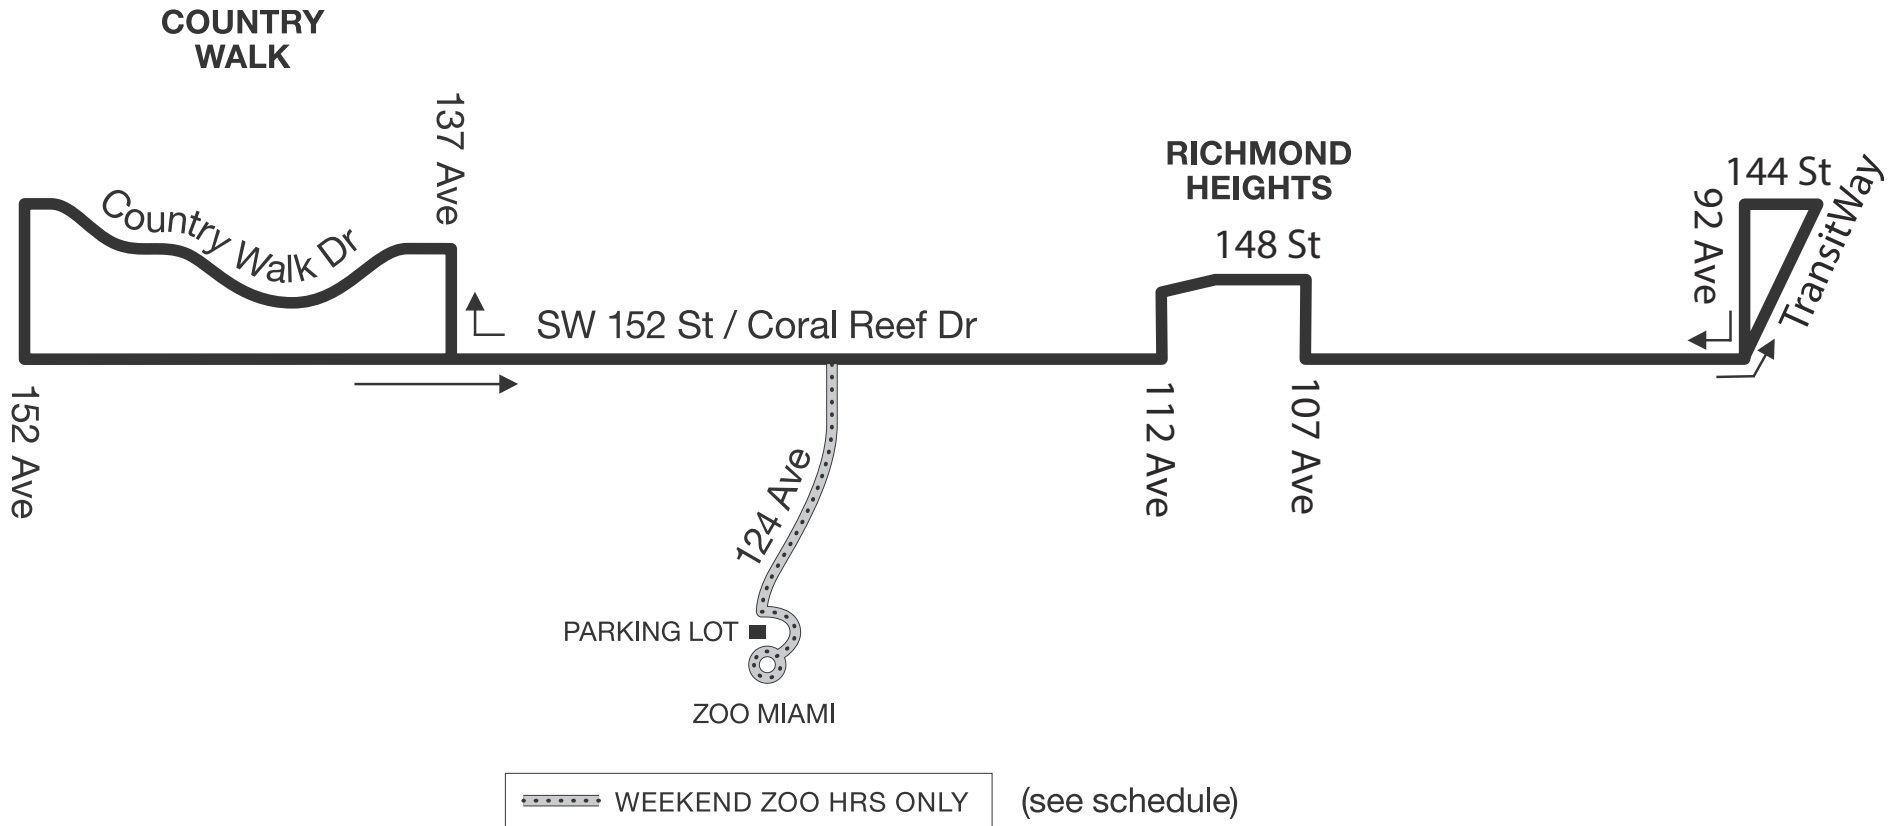

COUNTRY WALK-152 ST/TRANSITWAY VIA 152 ST

Weekday and weekend service from Country Walk to 152 St TransitWay Park and Ride via 152 St. Route serves Zoo Miami (Weekends), SW 117 Ave. Park & Ride Lot, Richmond Heights.

Weekday			Saturday			Sunday		
FROM	TO	EVERY	FROM	TO	EVERY	FROM	TO	EVERY
06:00	09:00	30 min	05:30	20:00	45 min	06:00	20:00	40 min
09:00	16:00	40 min						
16:00	20:00	30 min						

MAP NOT TO SCALE