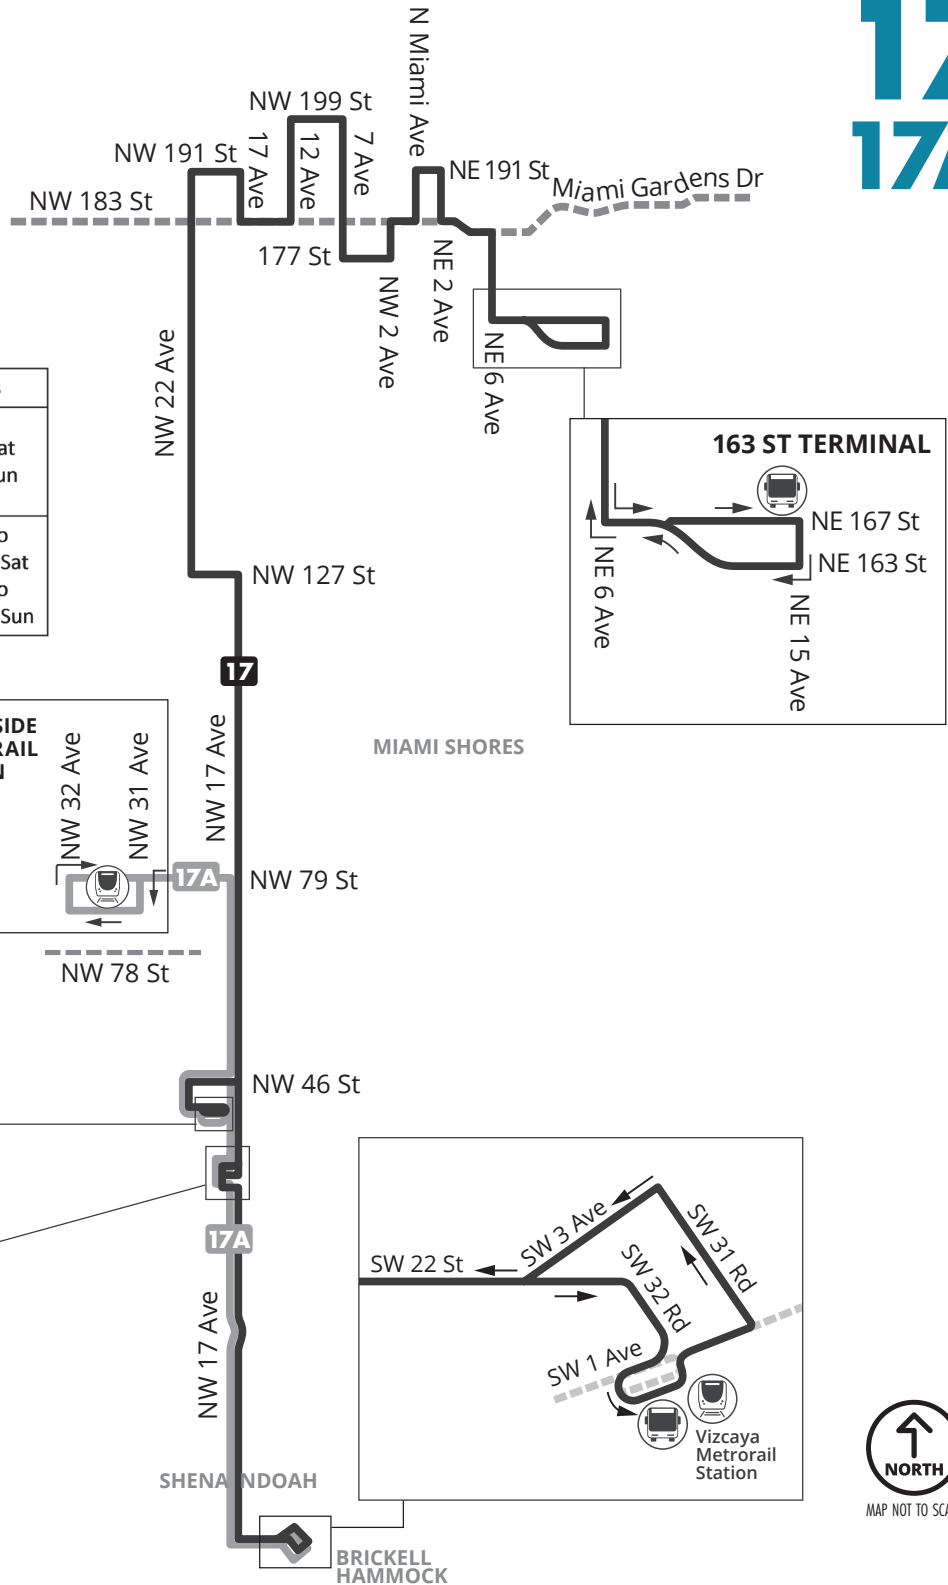

163 ST MALL – NORTHSIDE STATION – VIZCAYA STATION

Weekday and weekend service from 163 St Mall to Vizcaya Station via 17/22 Ave. Route serves Northside Station, Earlington Heights Station.

	Weekdays	Weekends
Peak Frequency	15/30	15/30 Sat 20/40 Sun
Off Peak Frequency	15/30	
Span of Service	4:00 AM to 12:00 AM	5:00 AM to 12:00 AM Sat 5:00 AM to 12:00 AM Sun

ROUTE 17

Weekday			Saturday			Sunday		
FROM	TO	EVERY	FROM	TO	EVERY	FROM	TO	EVERY
04:00	06:00	60 min	05:00	07:00	60 min	05:00	07:00	60 min
06:00	22:00	30 min	07:00	22:00	30 min	07:00	20:00	40 min
22:00	24:00	60 min	22:00	24:00	60 min	20:00	24:00	60 min

ROUTE 17A

Weekday			Saturday			Sunday		
FROM	TO	EVERY	FROM	TO	EVERY	FROM	TO	EVERY
04:00	06:00	60 min	05:00	07:00	60 min	06:00	07:00	60 min
06:00	22:00	30 min	07:00	22:00	30 min	07:00	20:00	40 min
22:00	24:00	60 min	22:00	24:00	60 min			

MAP NOT TO SCALE