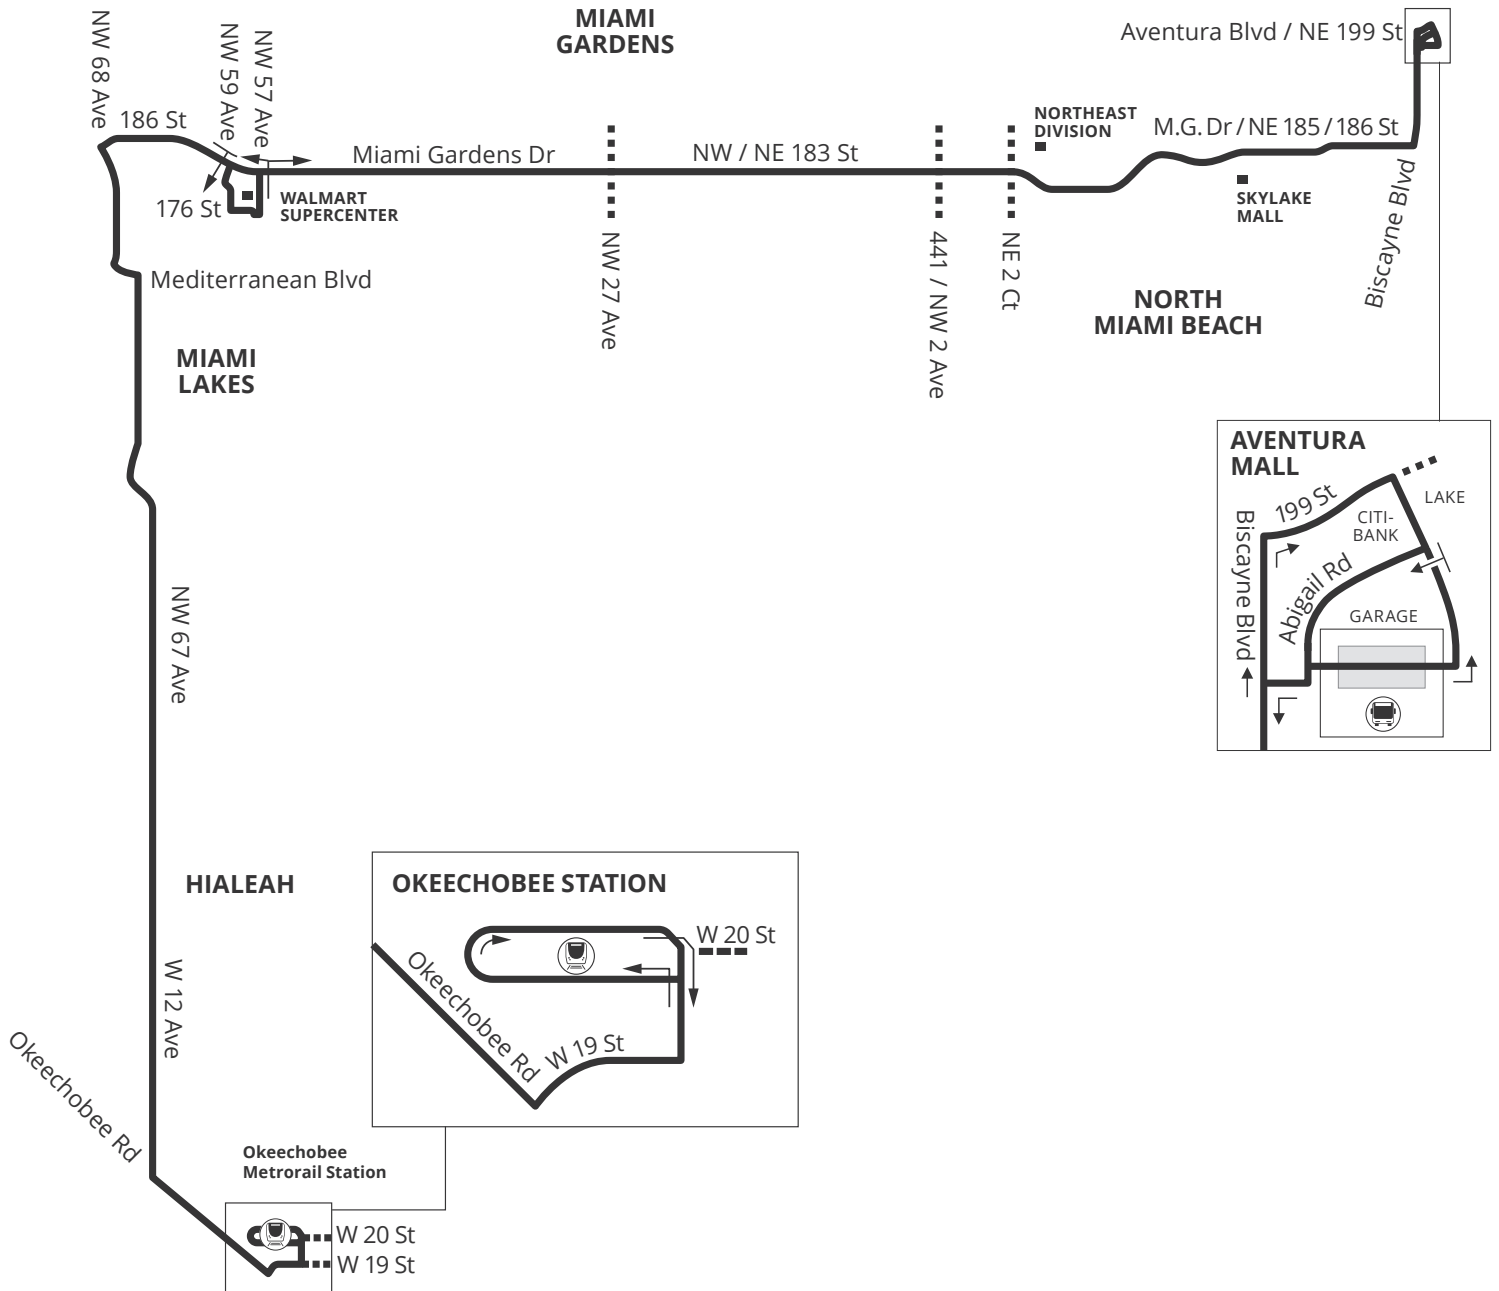

AVENTURA-OKEECHOBEE STATION

Weekday and weekend service from Okeechobee Station to Aventura Mall Terminal via Miami Gardens DR and 67 Ave. Route serves Red Rd. Transit Hub, Miami Gardens, North Miami Beach, Skylake Mall, Miami Lakes, Hialeah.

Weekday			Saturday			Sunday		
FROM	TO	EVERY	FROM	TO	EVERY	FROM	TO	EVERY
05:00	06:00	30 min	05:00	24:00	30 min	05:00	06:00	60 min
06:00	19:00	20 min				06:00	20:00	30 min
19:00	23:00	30 min				20:00	24:00	60 min

MAP NOT TO SCALE