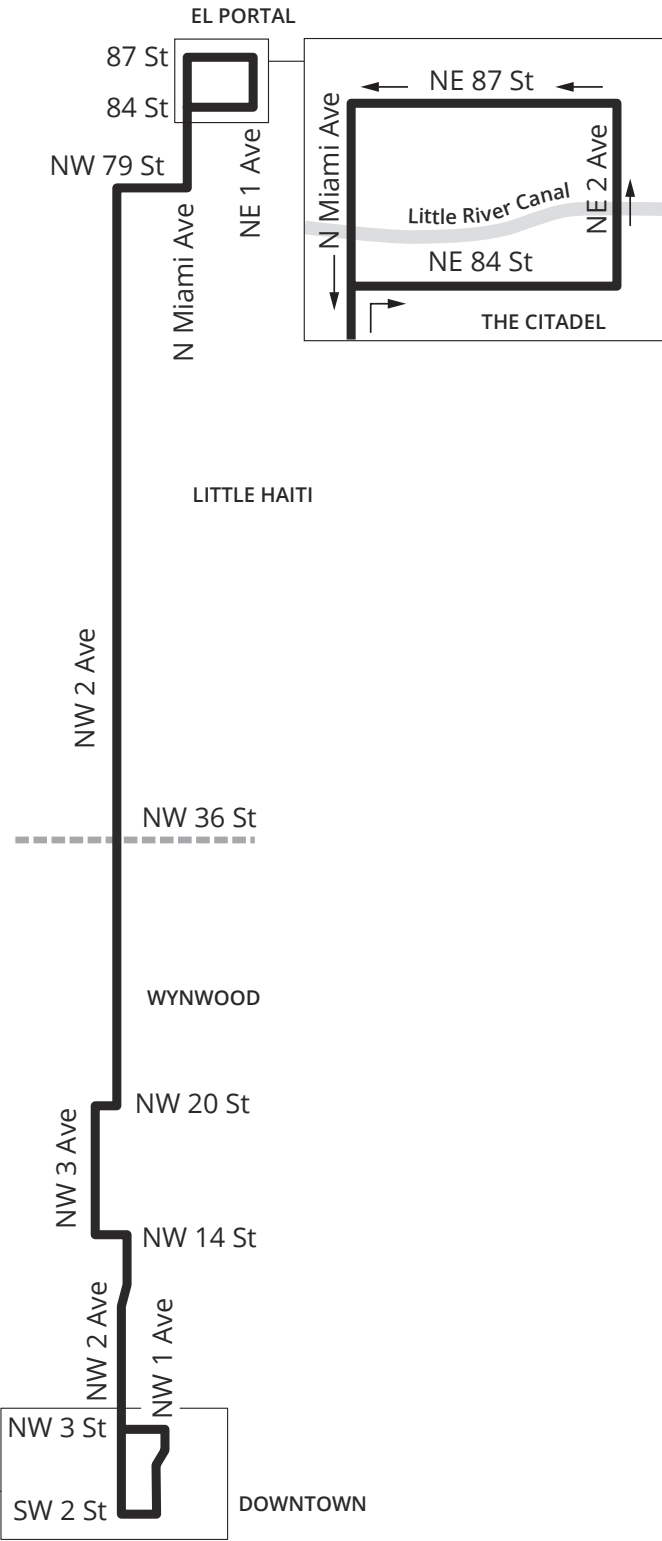

**DOWNTOWN MIAMI – EL PORTAL
VIA NW 2 AVE**

Weekday and weekend service from NE 87 St & N. Miami Ave to Downtown Miami via NW 2 Ave.

Weekday			Saturday			Sunday		
FROM	TO	EVERY	FROM	TO	EVERY	FROM	TO	EVERY
05:00	22:00	30 min	05:00	22:00	30 min	05:00	22:00	30 min

MAP NOT TO SCALE