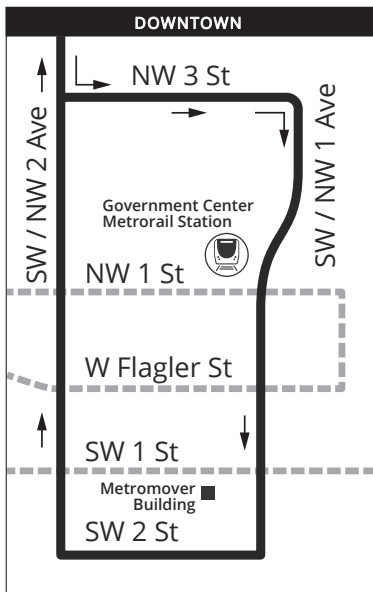

**DOWNTOWN MIAMI – EL PORTAL
VIA NW 2 AVE**

Weekday and weekend service from NE 87 St & N. Miami Ave to Downtown Miami via NW 2 Ave.

Weekday			Saturday			Sunday		
FROM	TO	EVERY	FROM	TO	EVERY	FROM	TO	EVERY
05:00	22:00	30 min	05:00	22:00	30 min	05:00	22:00	30 min

MAP NOT TO SCALE